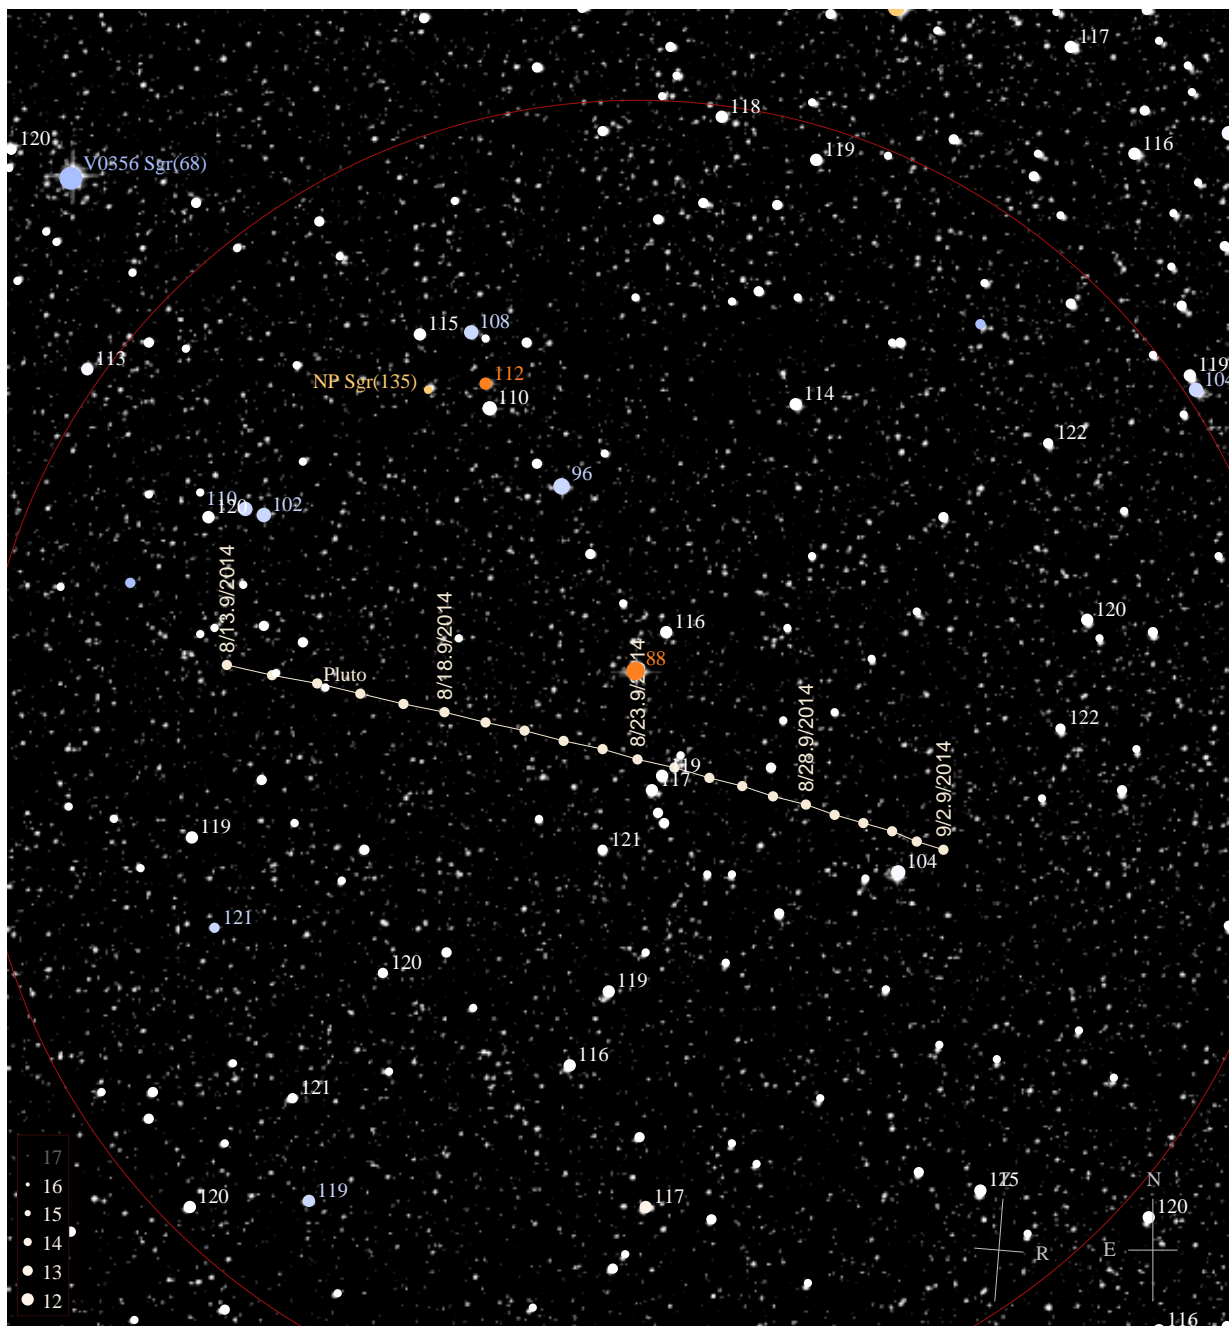

Pluto - Late August, 2014 - 30min - around 9:30pm CDT

1847-2028.fts dss3030

XEphem Topocentric Mean RA/Dec Sky View -- Trail Times are in Local time
Champaign, Illinois

Center RA: 18:47:00.0
 Declination: -20:27:52
 Epoch: 2000.00
 Altitude: 29:08:06
 Azimuth: 172:42:13
 Field Width: 0:30

Eyepiece: 0:30

Julian Date: 2456885.60833
 Sidereal Time: 18:20:41
 UTC Date: 8/16/2014
 UTC Time: 2:36:00
 Latitude: 40:07:05 N
 Longitude: 88:14:48 W

Created by XEphem Version 3.7.5 July 25, 2011
 Copyright (c) 1990-2011 by Elwood Charles Downey
<http://www.xephem.com>
 Generated Fri Aug 15 16:23:29 2014 UTC