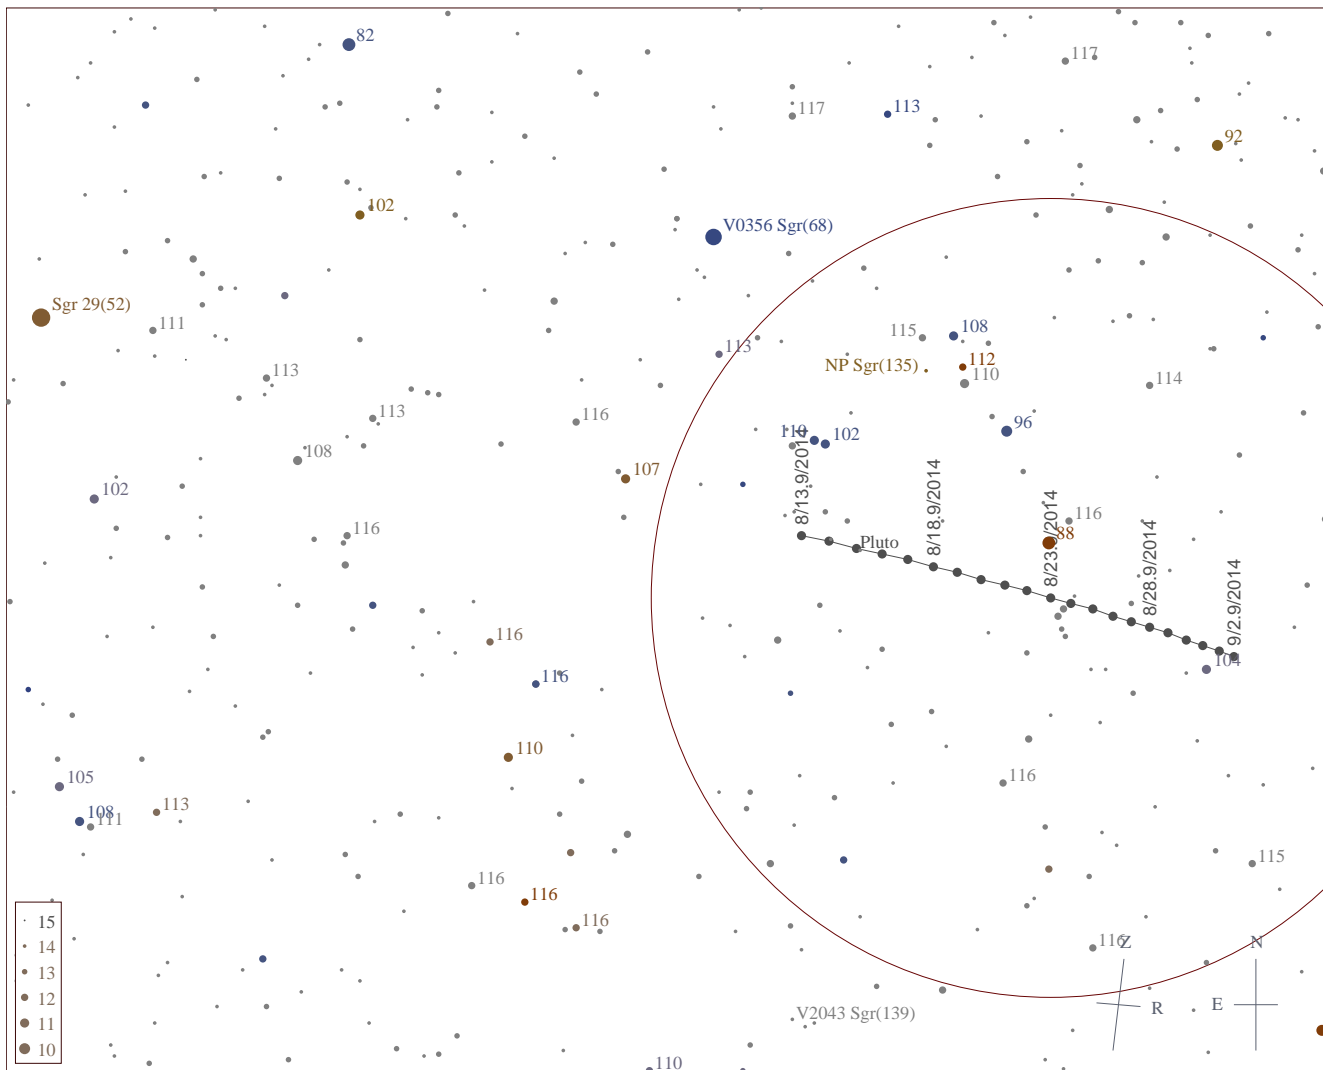

Pluto - Late August, 2014 - 30min - around 9:30pm CDT

XEphem Topocentric Mean RA/Dec Sky View -- Trail Times are in Local time
Champaign, Illinois

Center RA: 18:48:00.0
 Declination: -20:27:52
 Epoch: 2000.00
 Altitude: 29:06:39
 Azimuth: 172:26:13
 Field Width: 0:40

Eyepiece: 0:30

Julian Date: 2456885.60833
 Sidereal Time: 18:20:41
 UTC Date: 8/16/2014
 UTC Time: 2:36:00
 Latitude: 40:07:05 N
 Longitude: 88:14:48 W