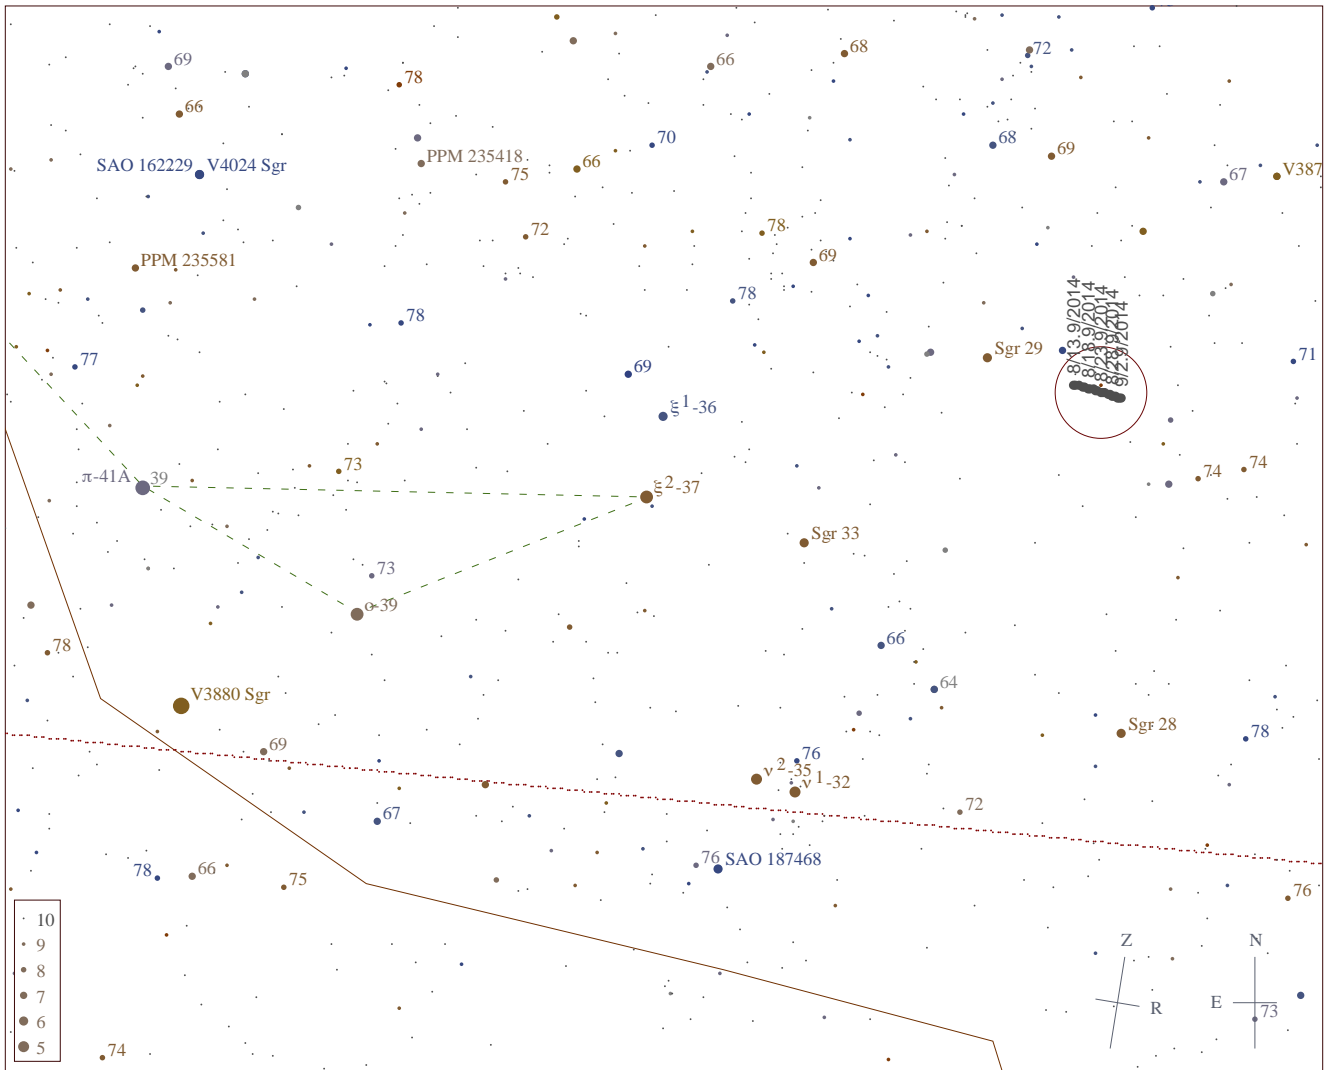

Pluto - Late August, 2014 - 30min

XEphem Topocentric Mean RA/Dec Sky View -- Trail Times are in Local time
Champaign, Illinois

Center RA: 18:57:20.0
 Declination: -21:20:00
 Epoch: 2000.00
 Altitude: 27:58:55
 Azimuth: 170:05:47
 Field Width: 5:55

Eyepiece: 0:30

Julian Date: 2456885.60833
 Sidereal Time: 18:20:41
 UTC Date: 8/16/2014
 UTC Time: 2:36:00
 Latitude: 40:07:05 N
 Longitude: 88:14:48 W