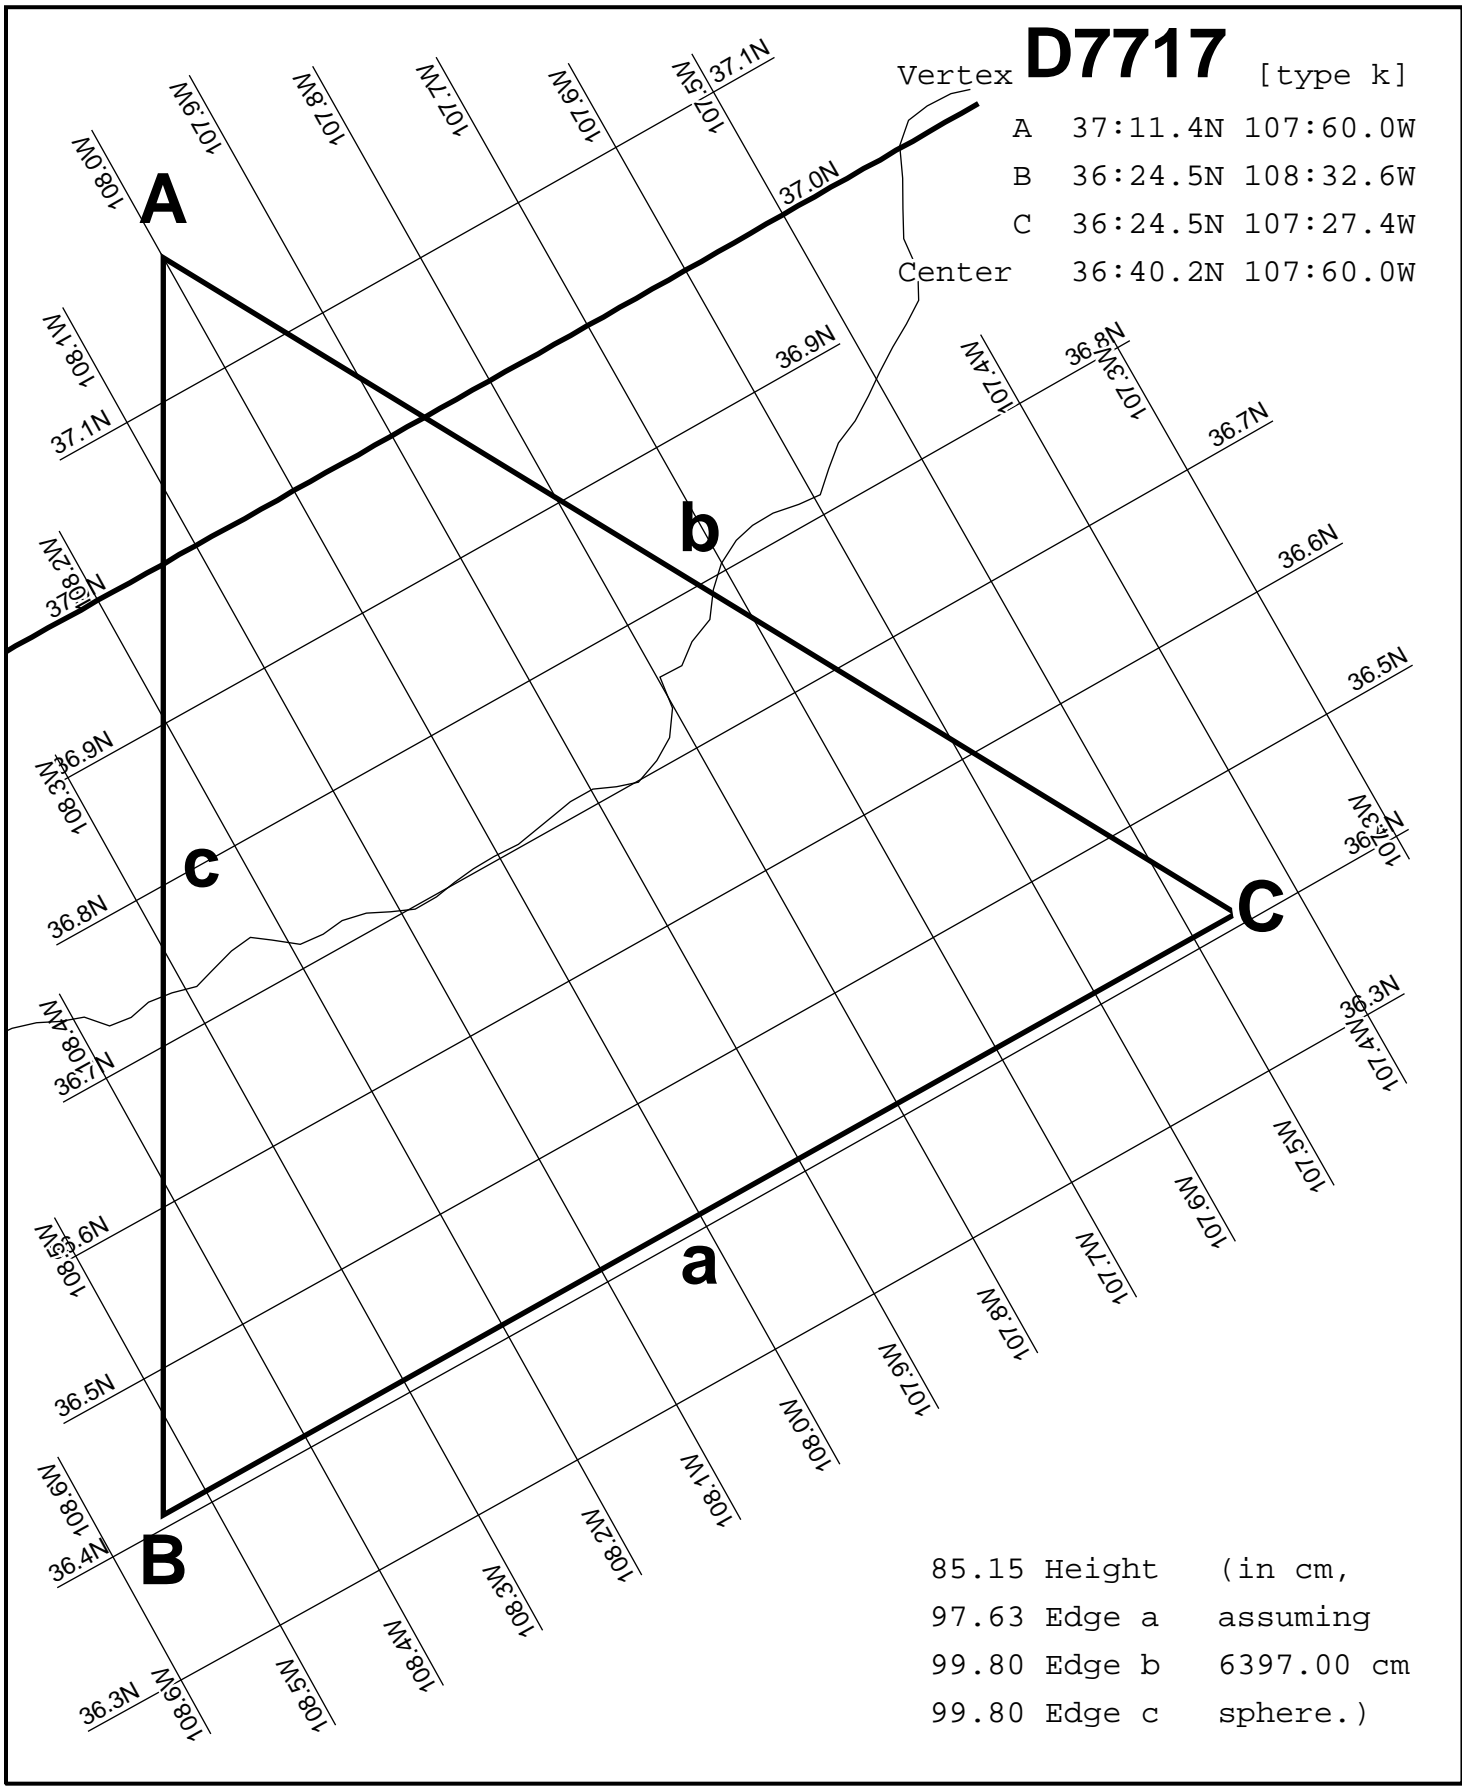

Vertex **D7717** [type k]

- A 37:11.4N 107:60.0W
- B 36:24.5N 108:32.6W
- C 36:24.5N 107:27.4W
- Center 36:40.2N 107:60.0W