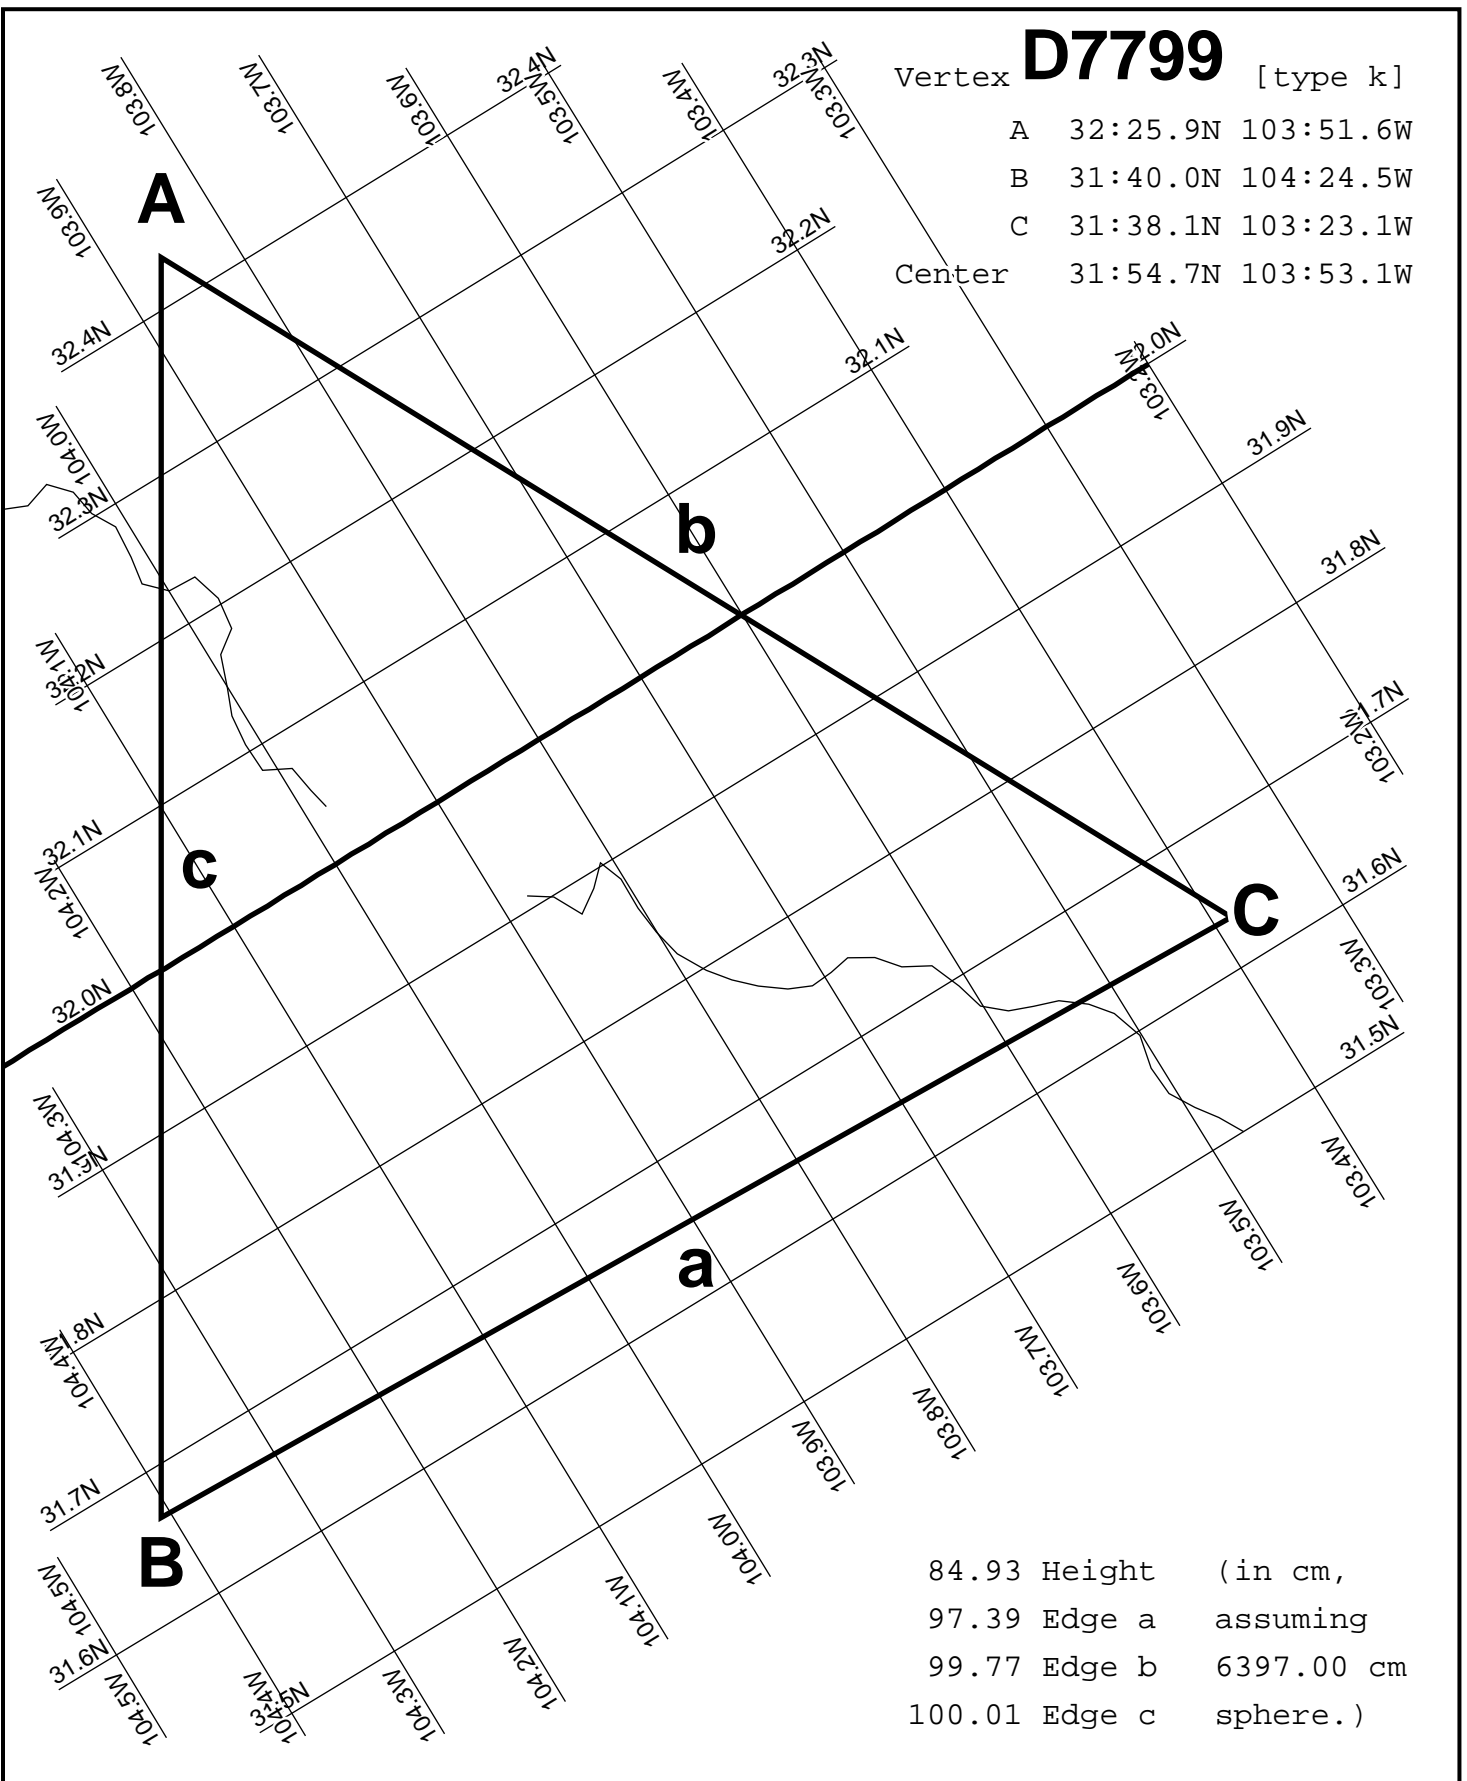

D7799

Vertex [type k]

A 32:25.9N 103:51.6W

B 31:40.0N 104:24.5W

C 31:38.1N 103:23.1W

Center 31:54.7N 103:53.1W

84.93 Height (in cm, assuming sphere.)
97.39 Edge a
99.77 Edge b
100.01 Edge c