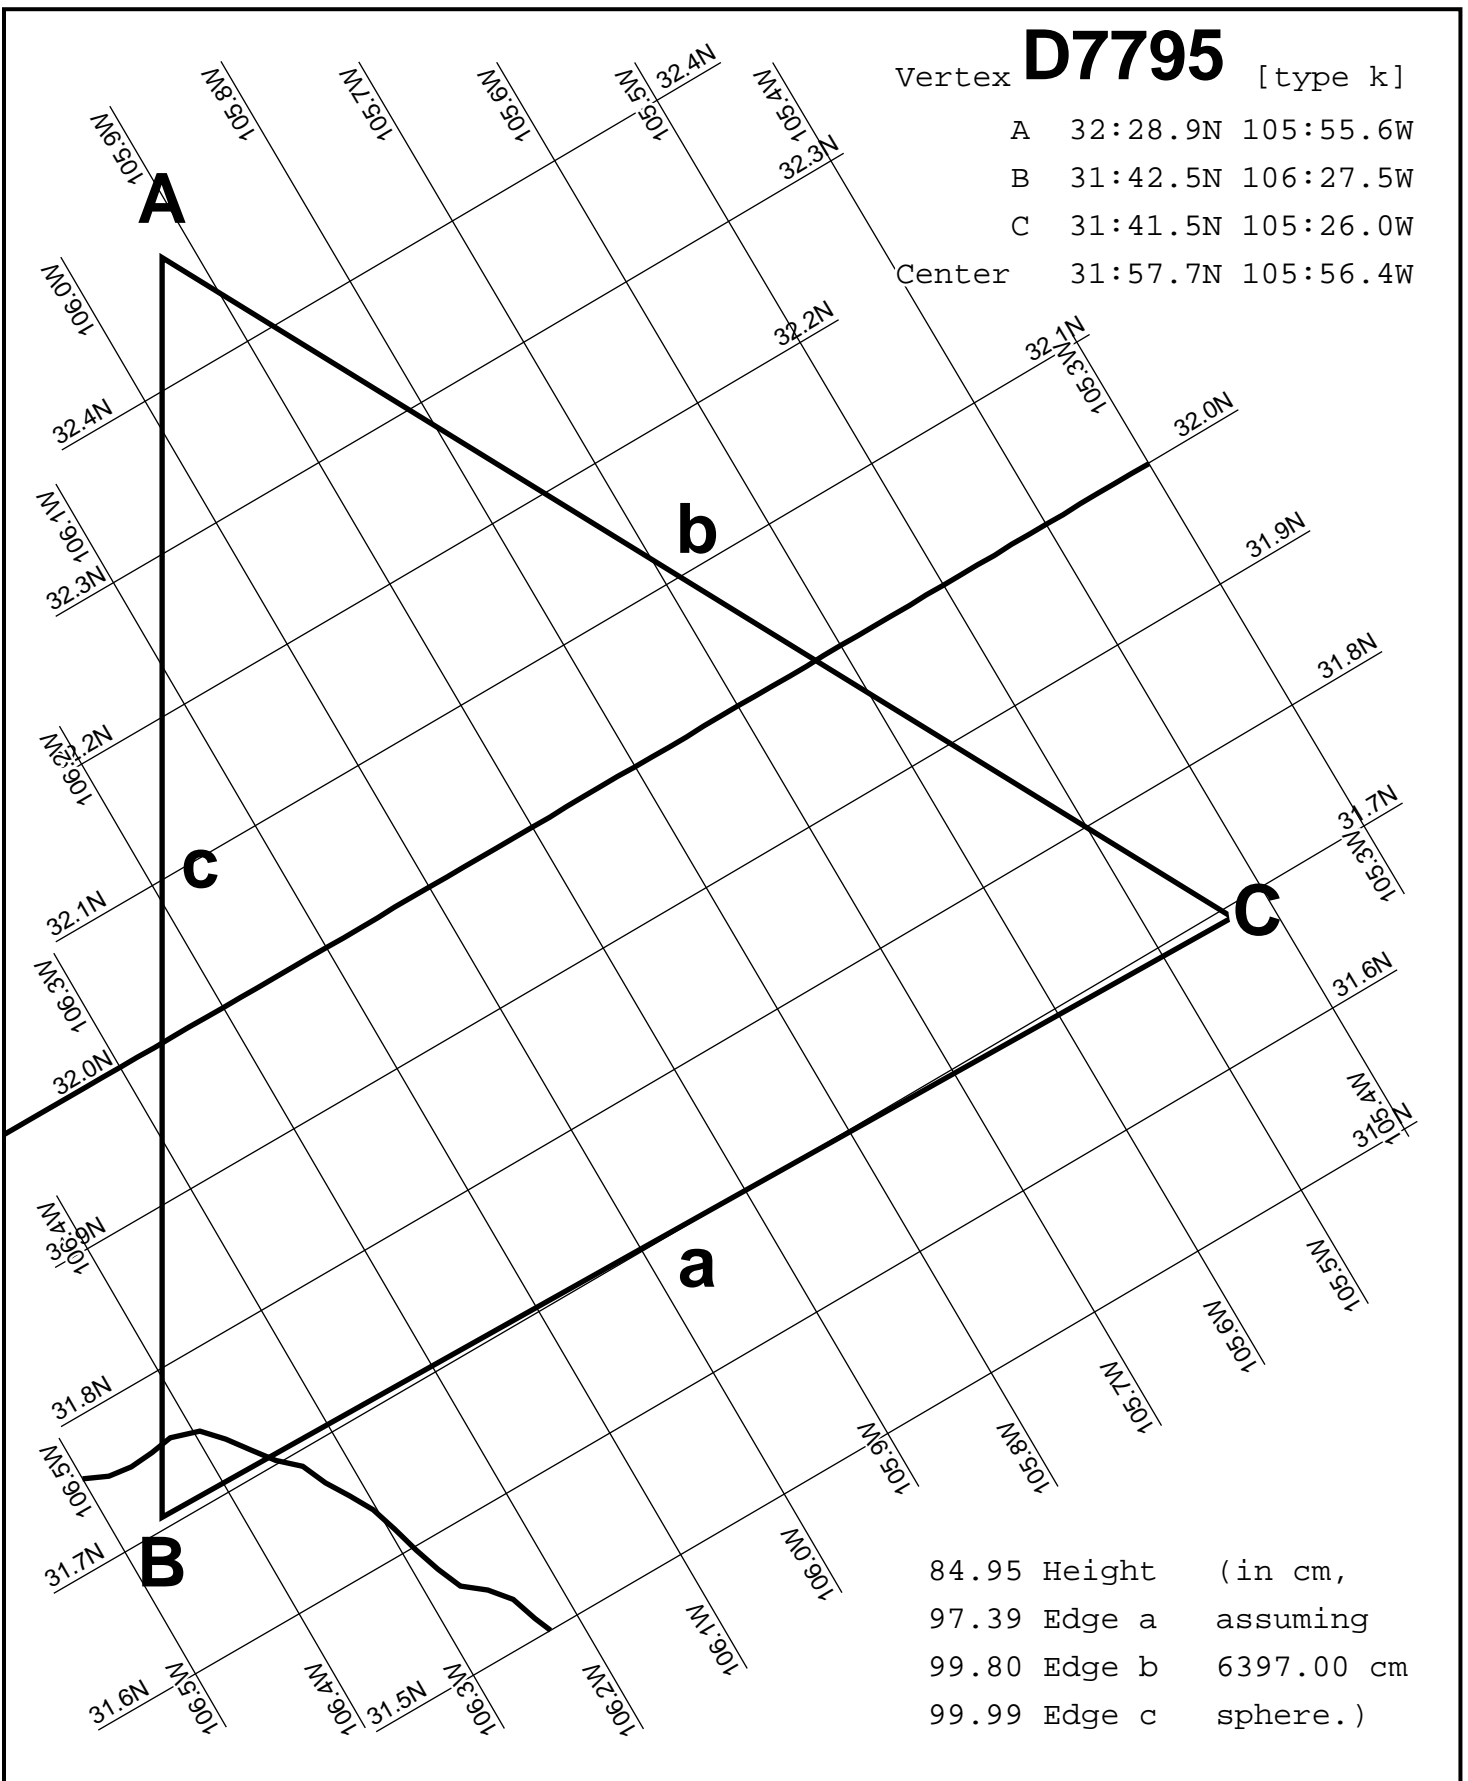

Center 32:42.5N 104:21.9W

84.96 Height (in cm,
97.42 Edge a assuming
99.80 Edge b 6397.00 cm
100.02 Edge c sphere.)

D7795

Vertex [type k]

A 32:28.9N 105:55.6W

B 31:42.5N 106:27.5W

C 31:41.5N 105:26.0W

Center 31:57.7N 105:56.4W