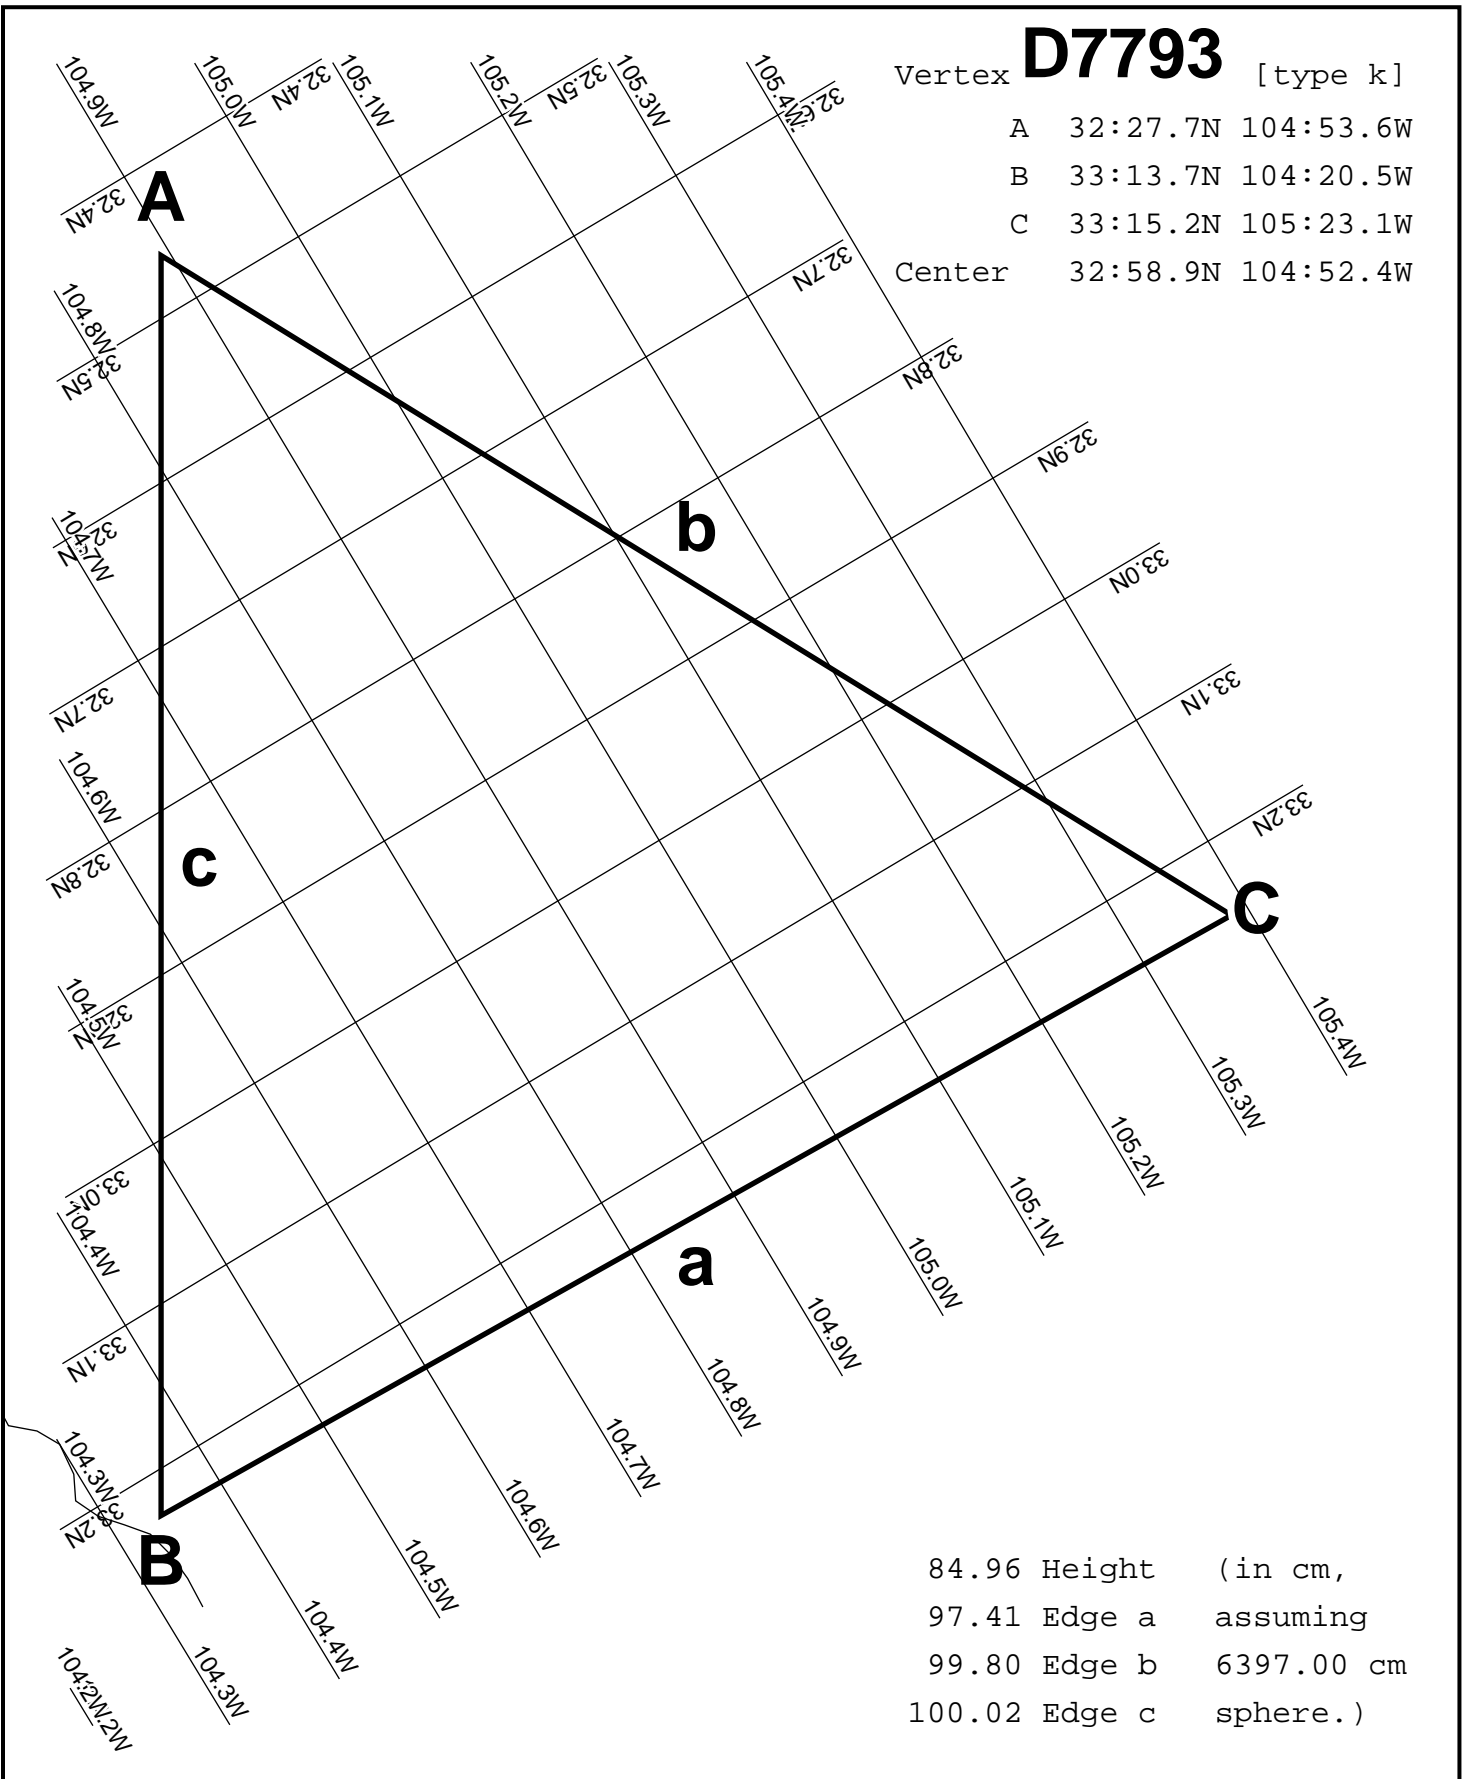

D7793

Vertex [type k]

A 32:27.7N 104:53.6W

B 33:13.7N 104:20.5W

C 33:15.2N 105:23.1W

Center 32:58.9N 104:52.4W