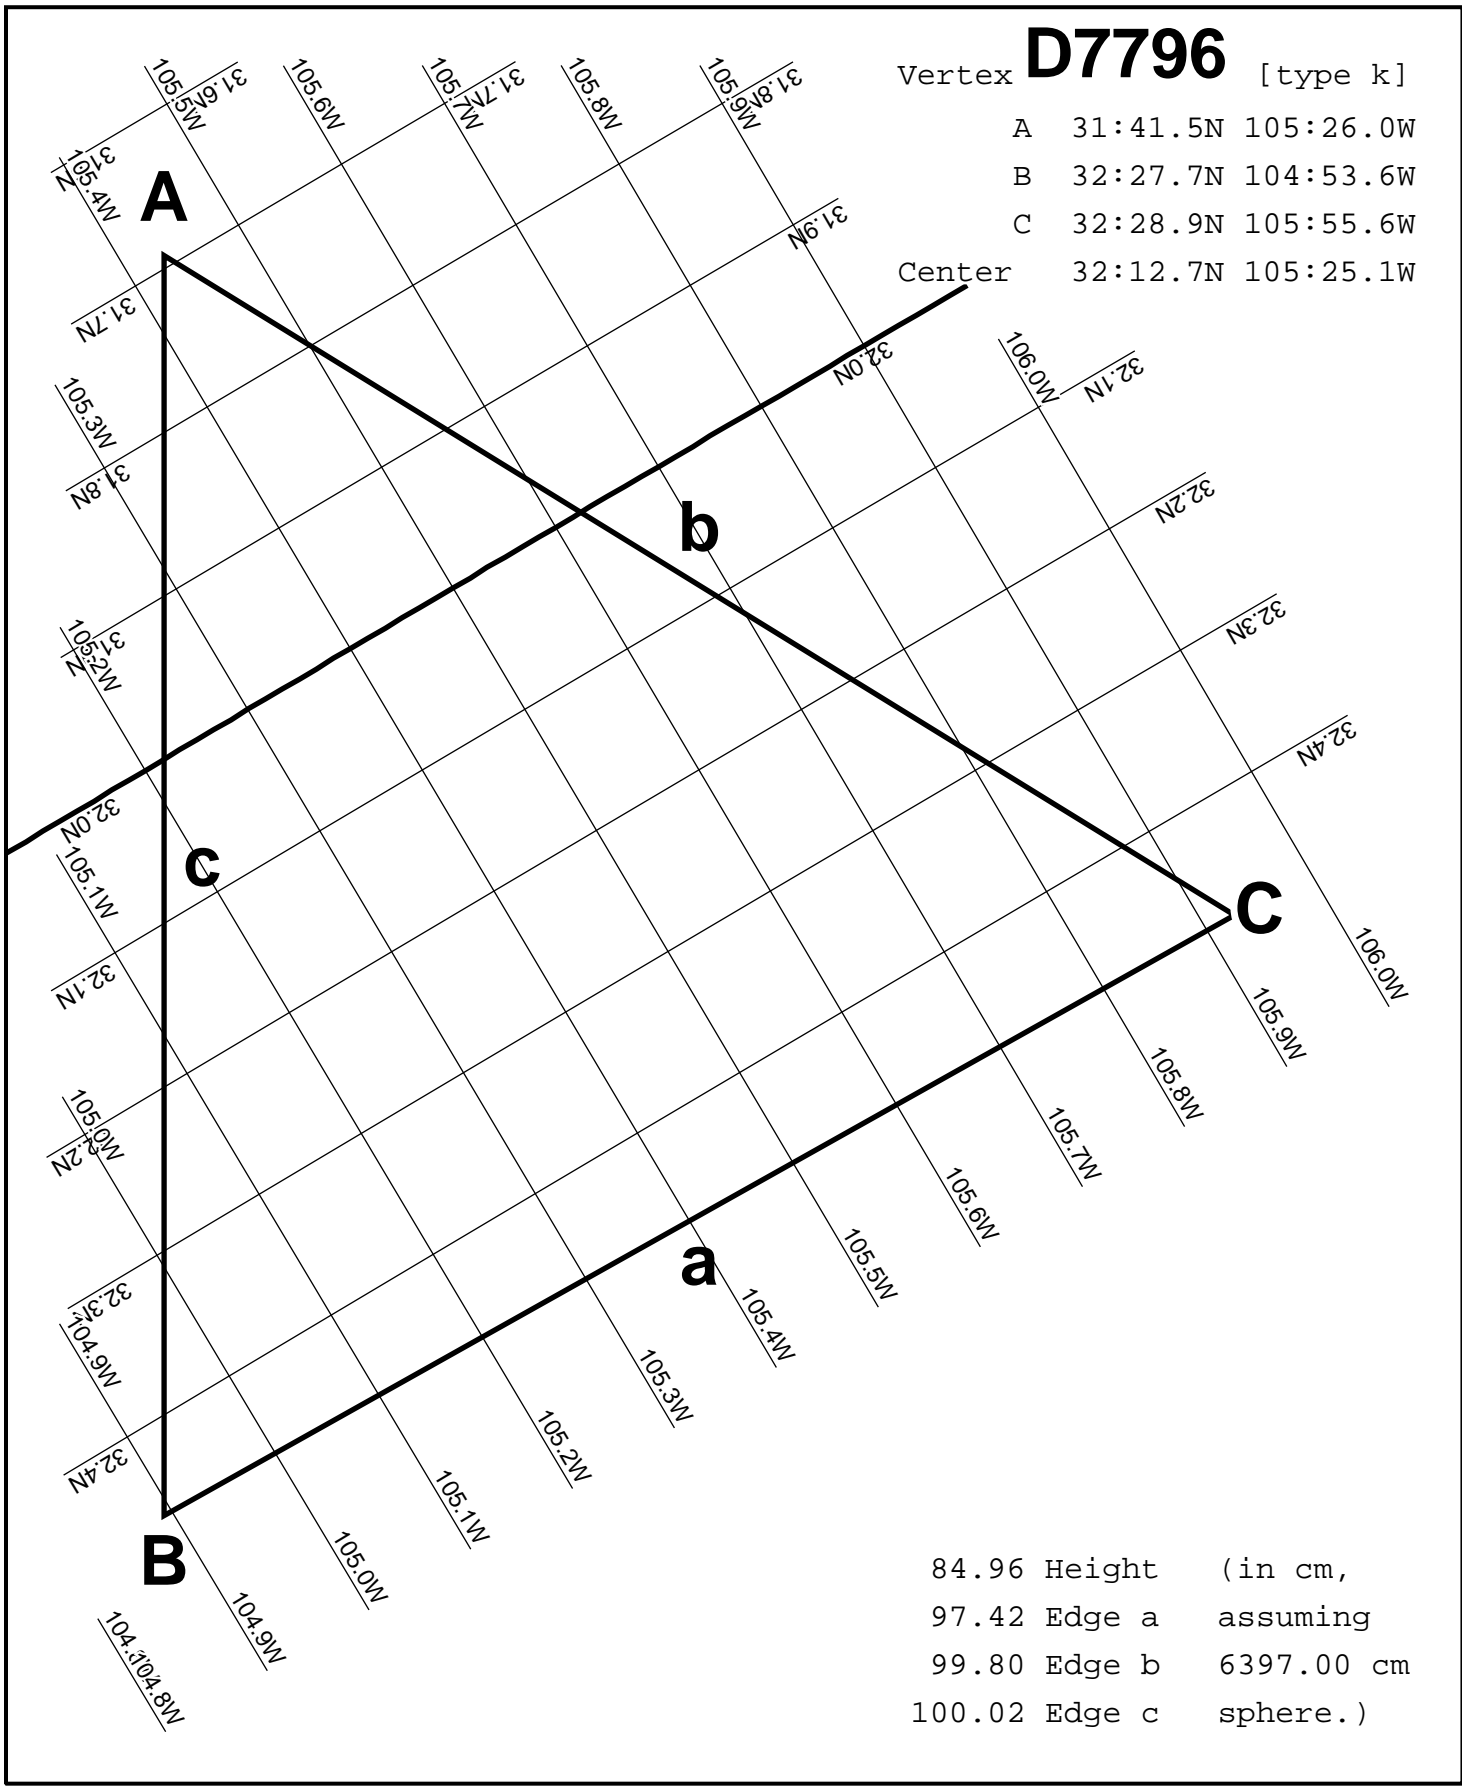

D7796

Vertex [type k]
A 31:41.5N 105:26.0W
B 32:27.7N 104:53.6W
C 32:28.9N 105:55.6W
Center 32:12.7N 105:25.1W

84.96 Height (in cm,
97.42 Edge a assuming
99.80 Edge b 6397.00 cm
100.02 Edge c sphere.)