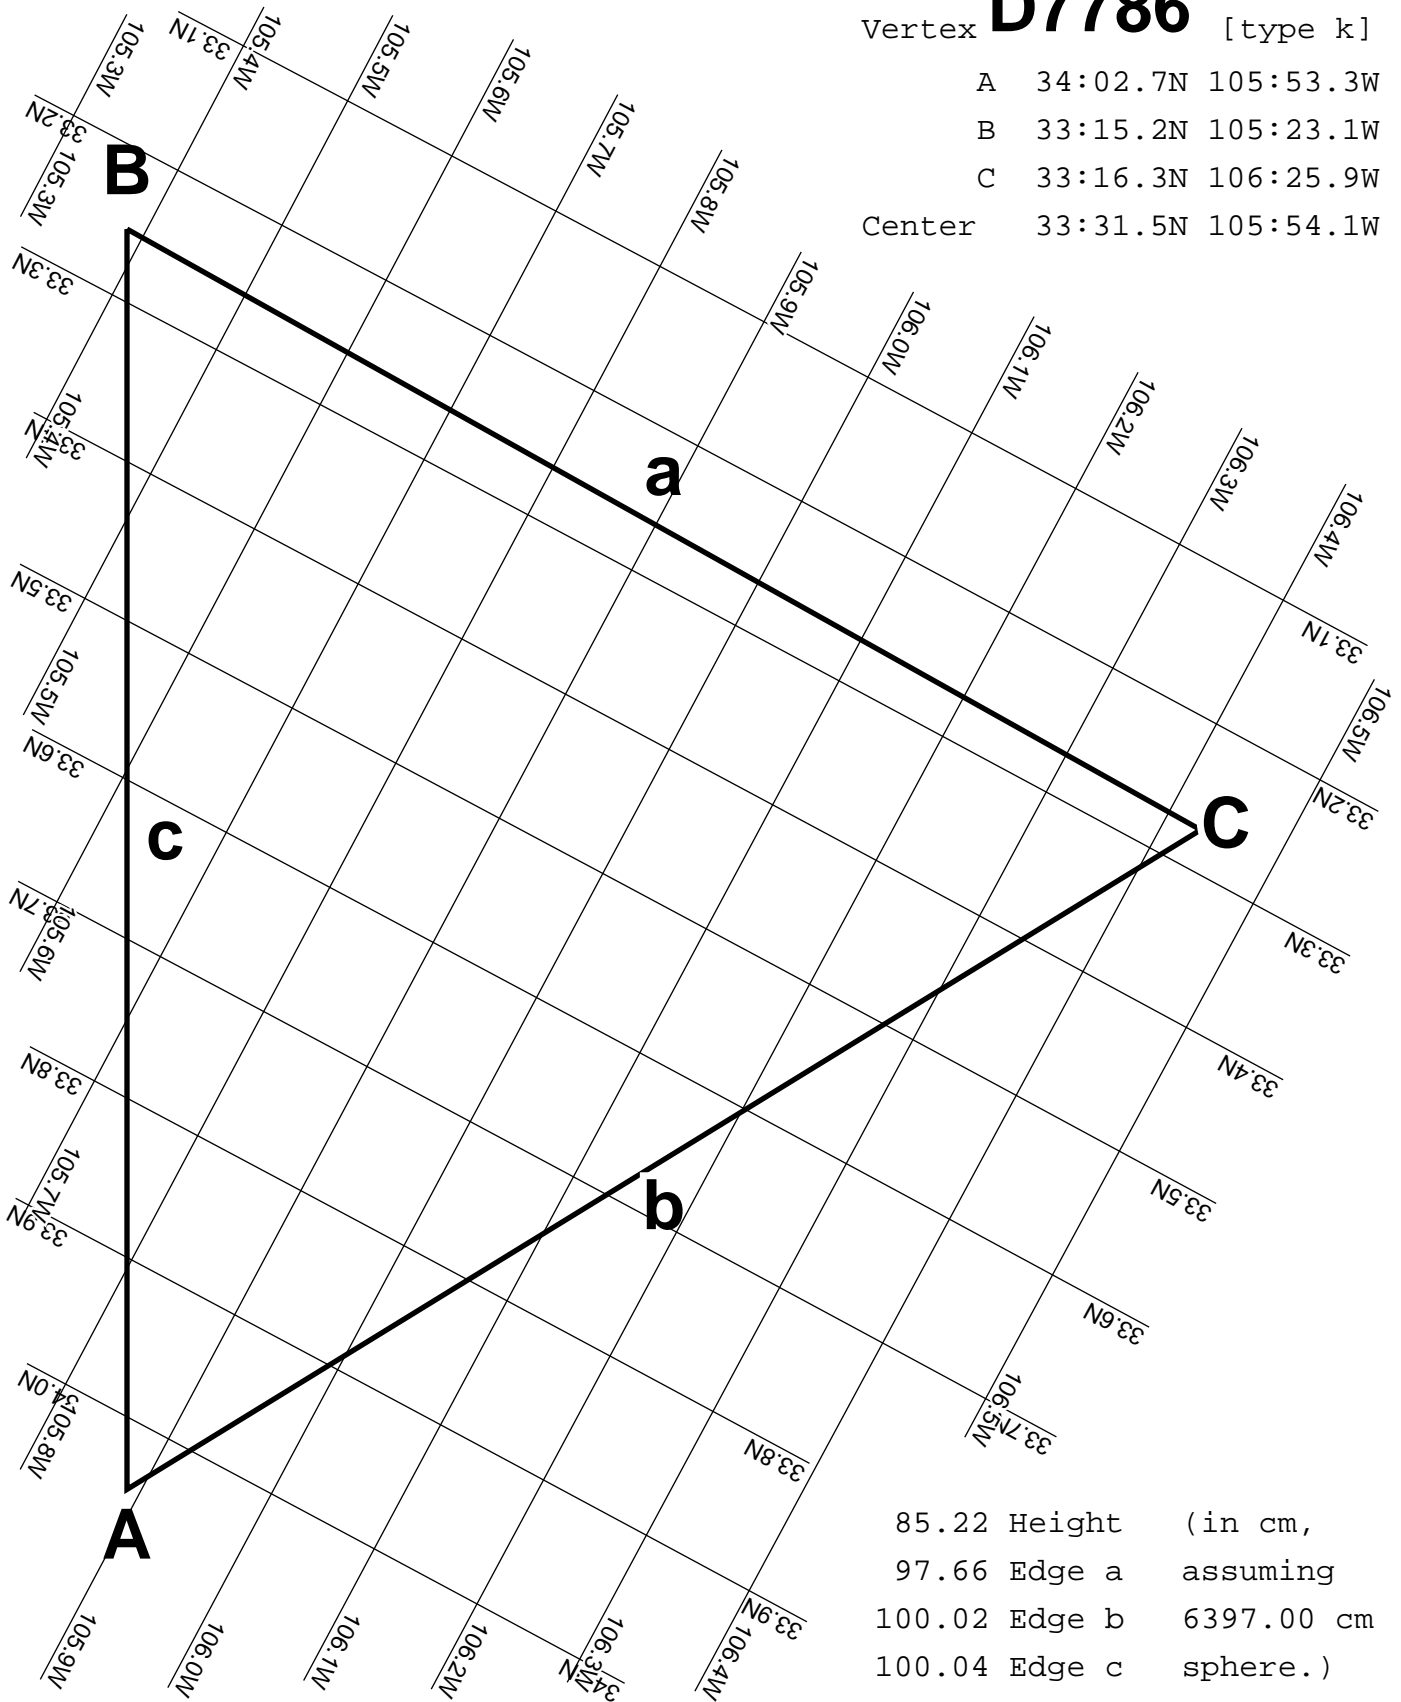

Vertex **D7786** [type k]

A 34:02.7N 105:53.3W

B 33:15.2N 105:23.1W

C 33:16.3N 106:25.9W

Center 33:31.5N 105:54.1W

85.22 Height (in cm,
97.66 Edge a assuming
100.02 Edge b 6397.00 cm
100.04 Edge c sphere.)