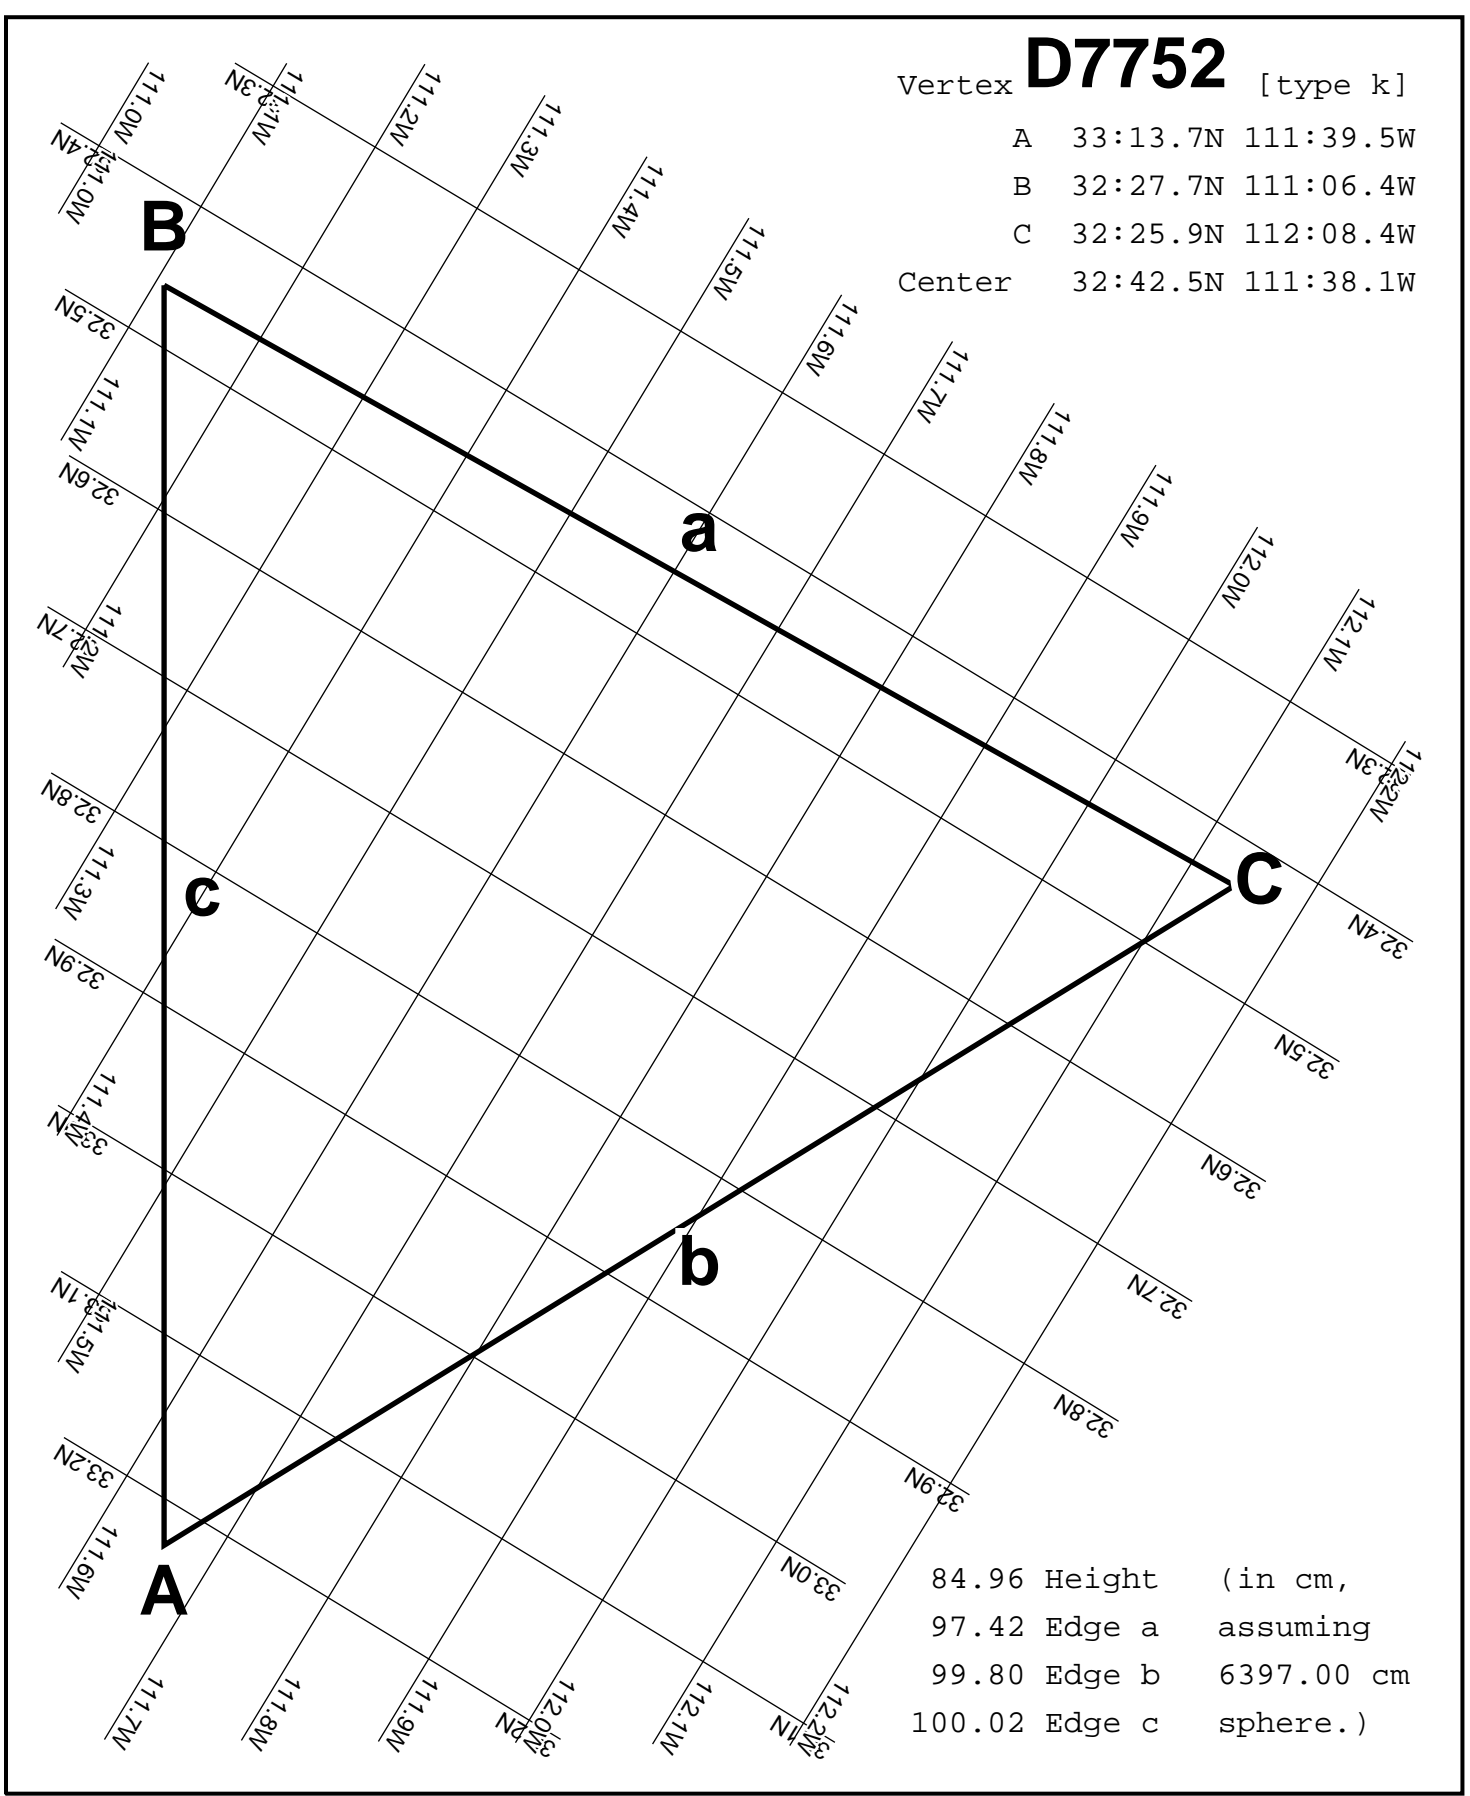

D7752

Vertex [type k]

A 33:13.7N 111:39.5W

B 32:27.7N 111:06.4W

C 32:25.9N 112:08.4W

Center 32:42.5N 111:38.1W

- 84.96 Height (in cm, assuming
- 97.42 Edge a sphere.)
- 99.80 Edge b
- 100.02 Edge c