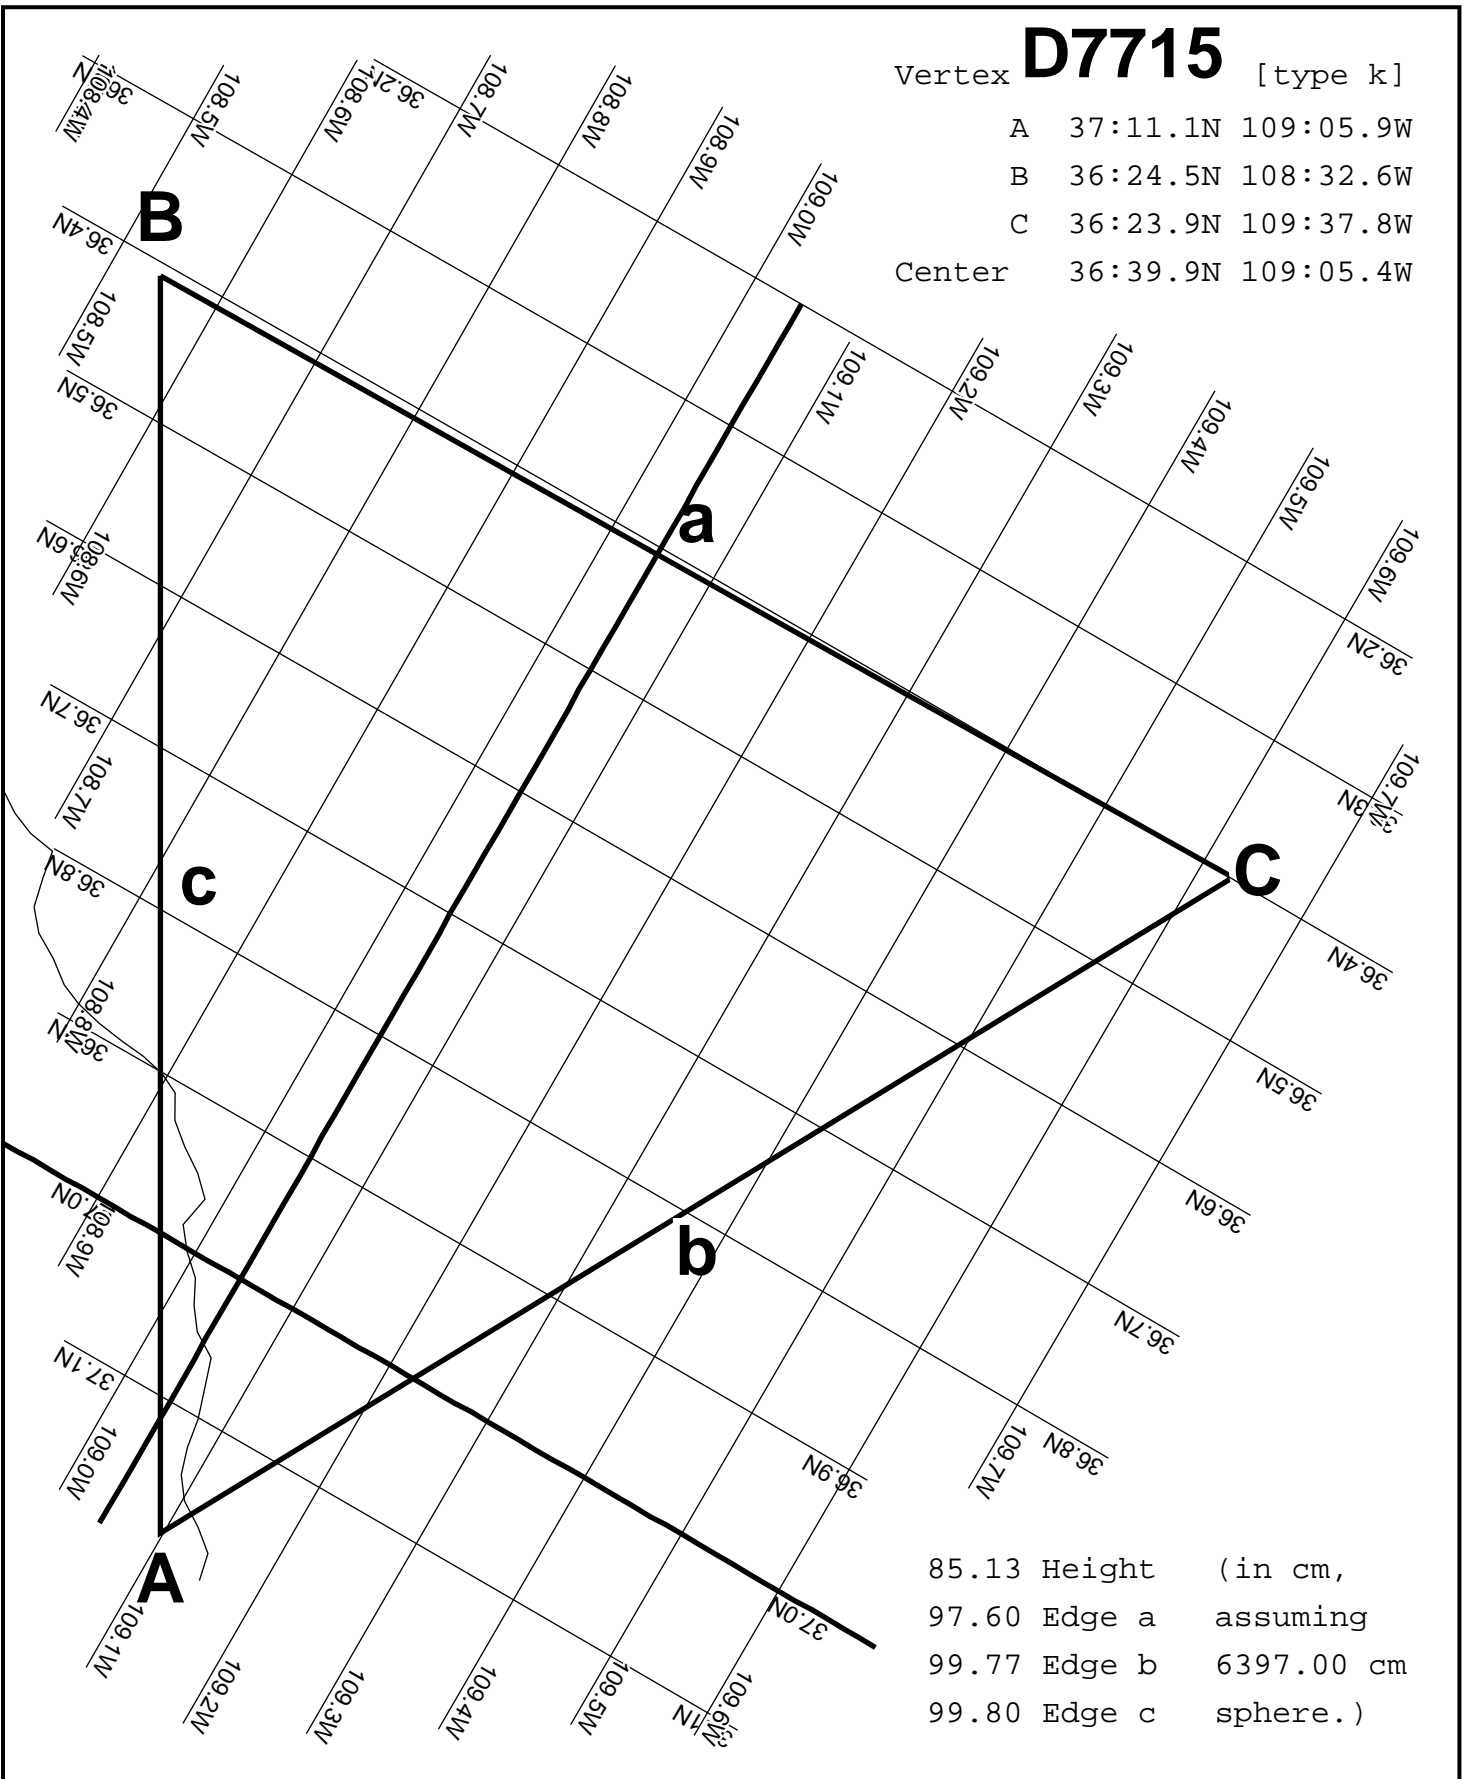

Vertex **D7715** [type k]

A 37:11.1N 109:05.9W

B 36:24.5N 108:32.6W

C 36:23.9N 109:37.8W

Center 36:39.9N 109:05.4W

85.13 Height (in cm,
97.60 Edge a assuming
99.77 Edge b 6397.00 cm
99.80 Edge c sphere.)