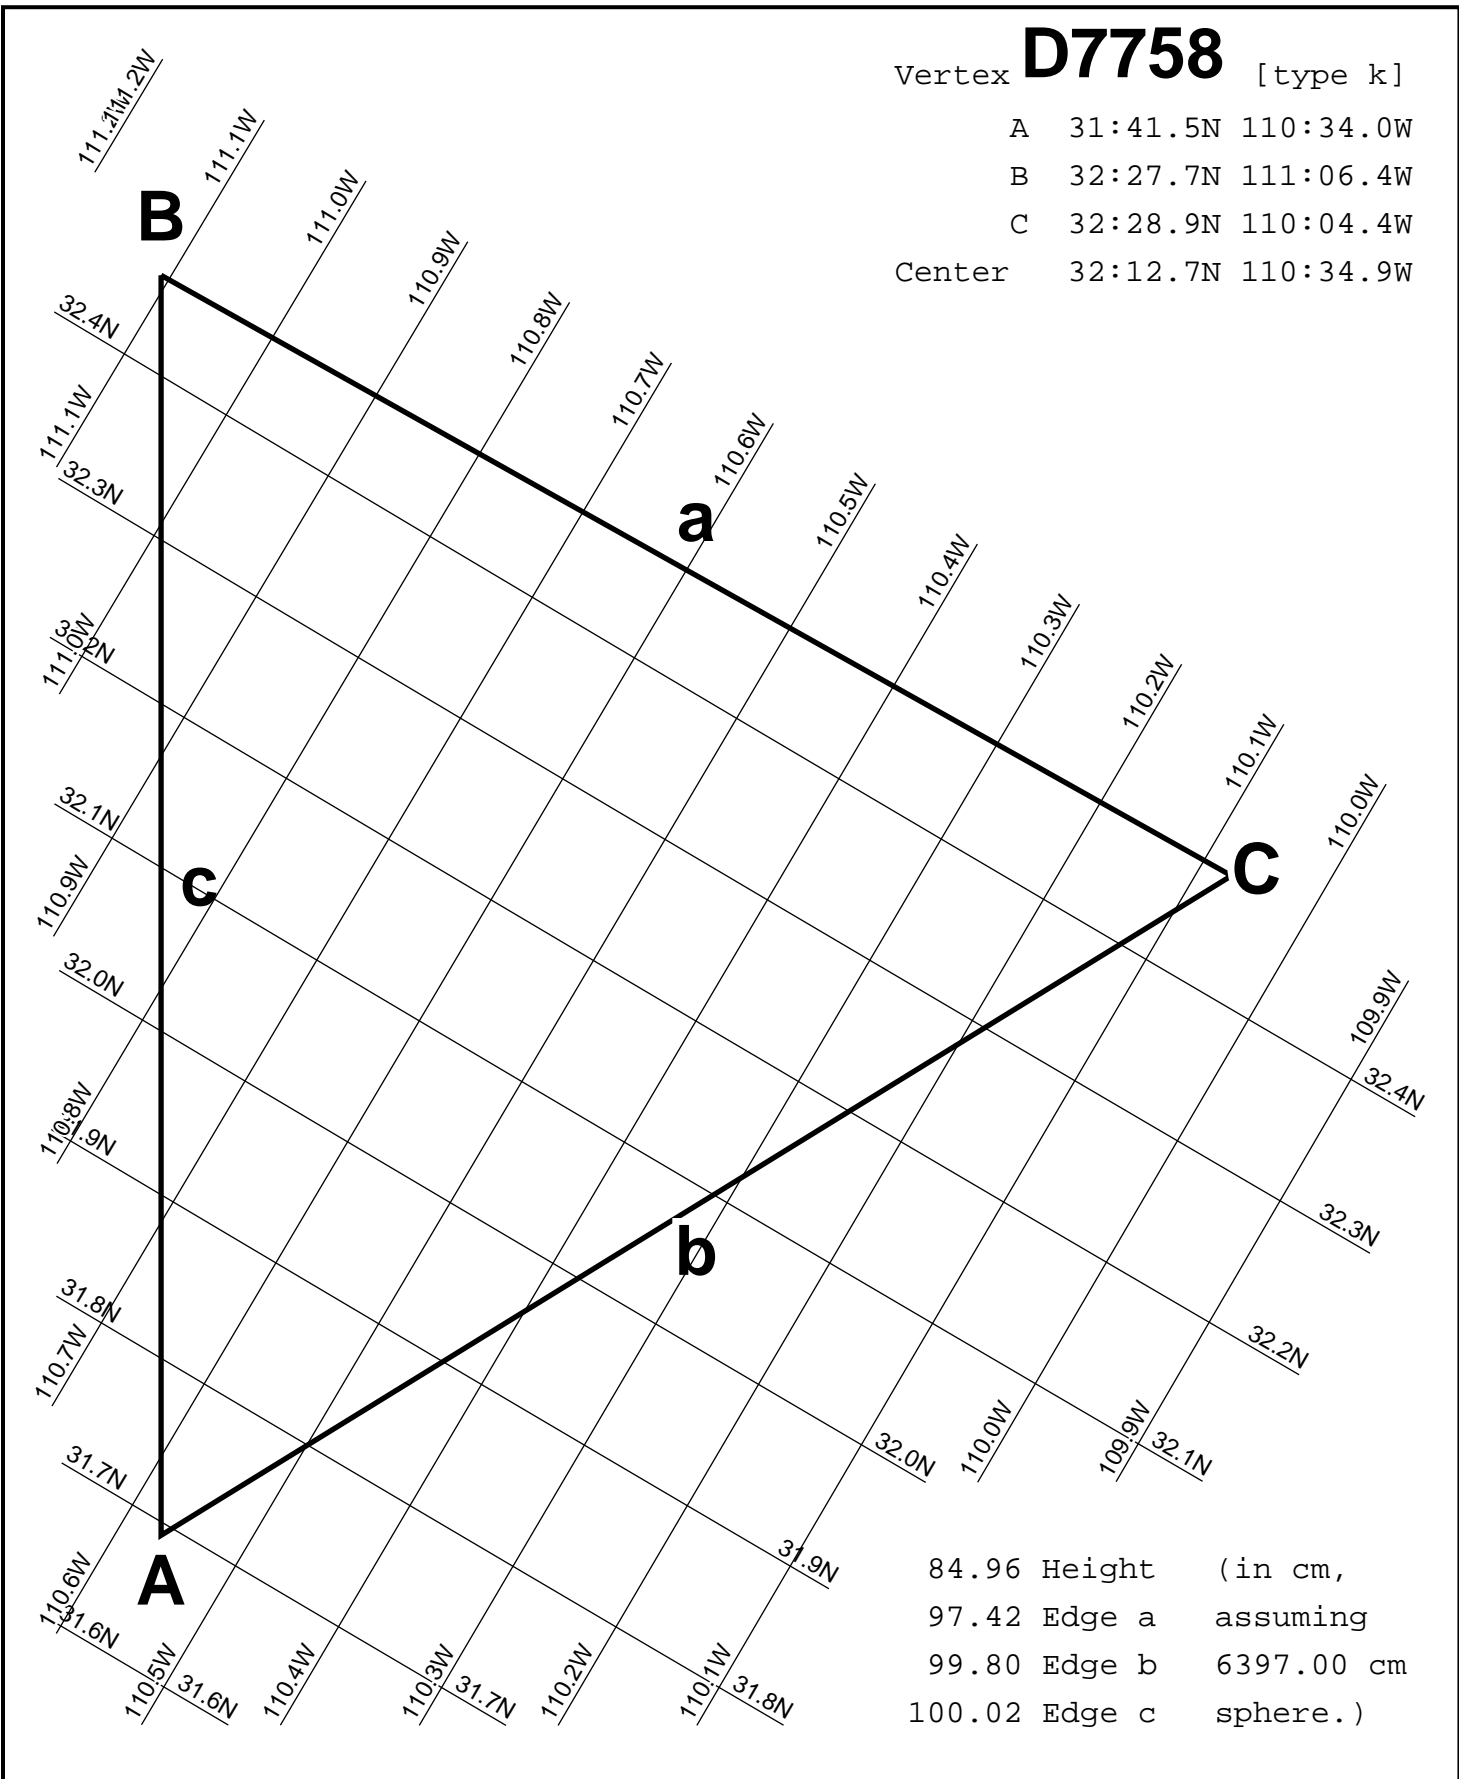

Vertex **D7758** [type k]

A 31:41.5N 110:34.0W

B 32:27.7N 111:06.4W

C 32:28.9N 110:04.4W

Center 32:12.7N 110:34.9W