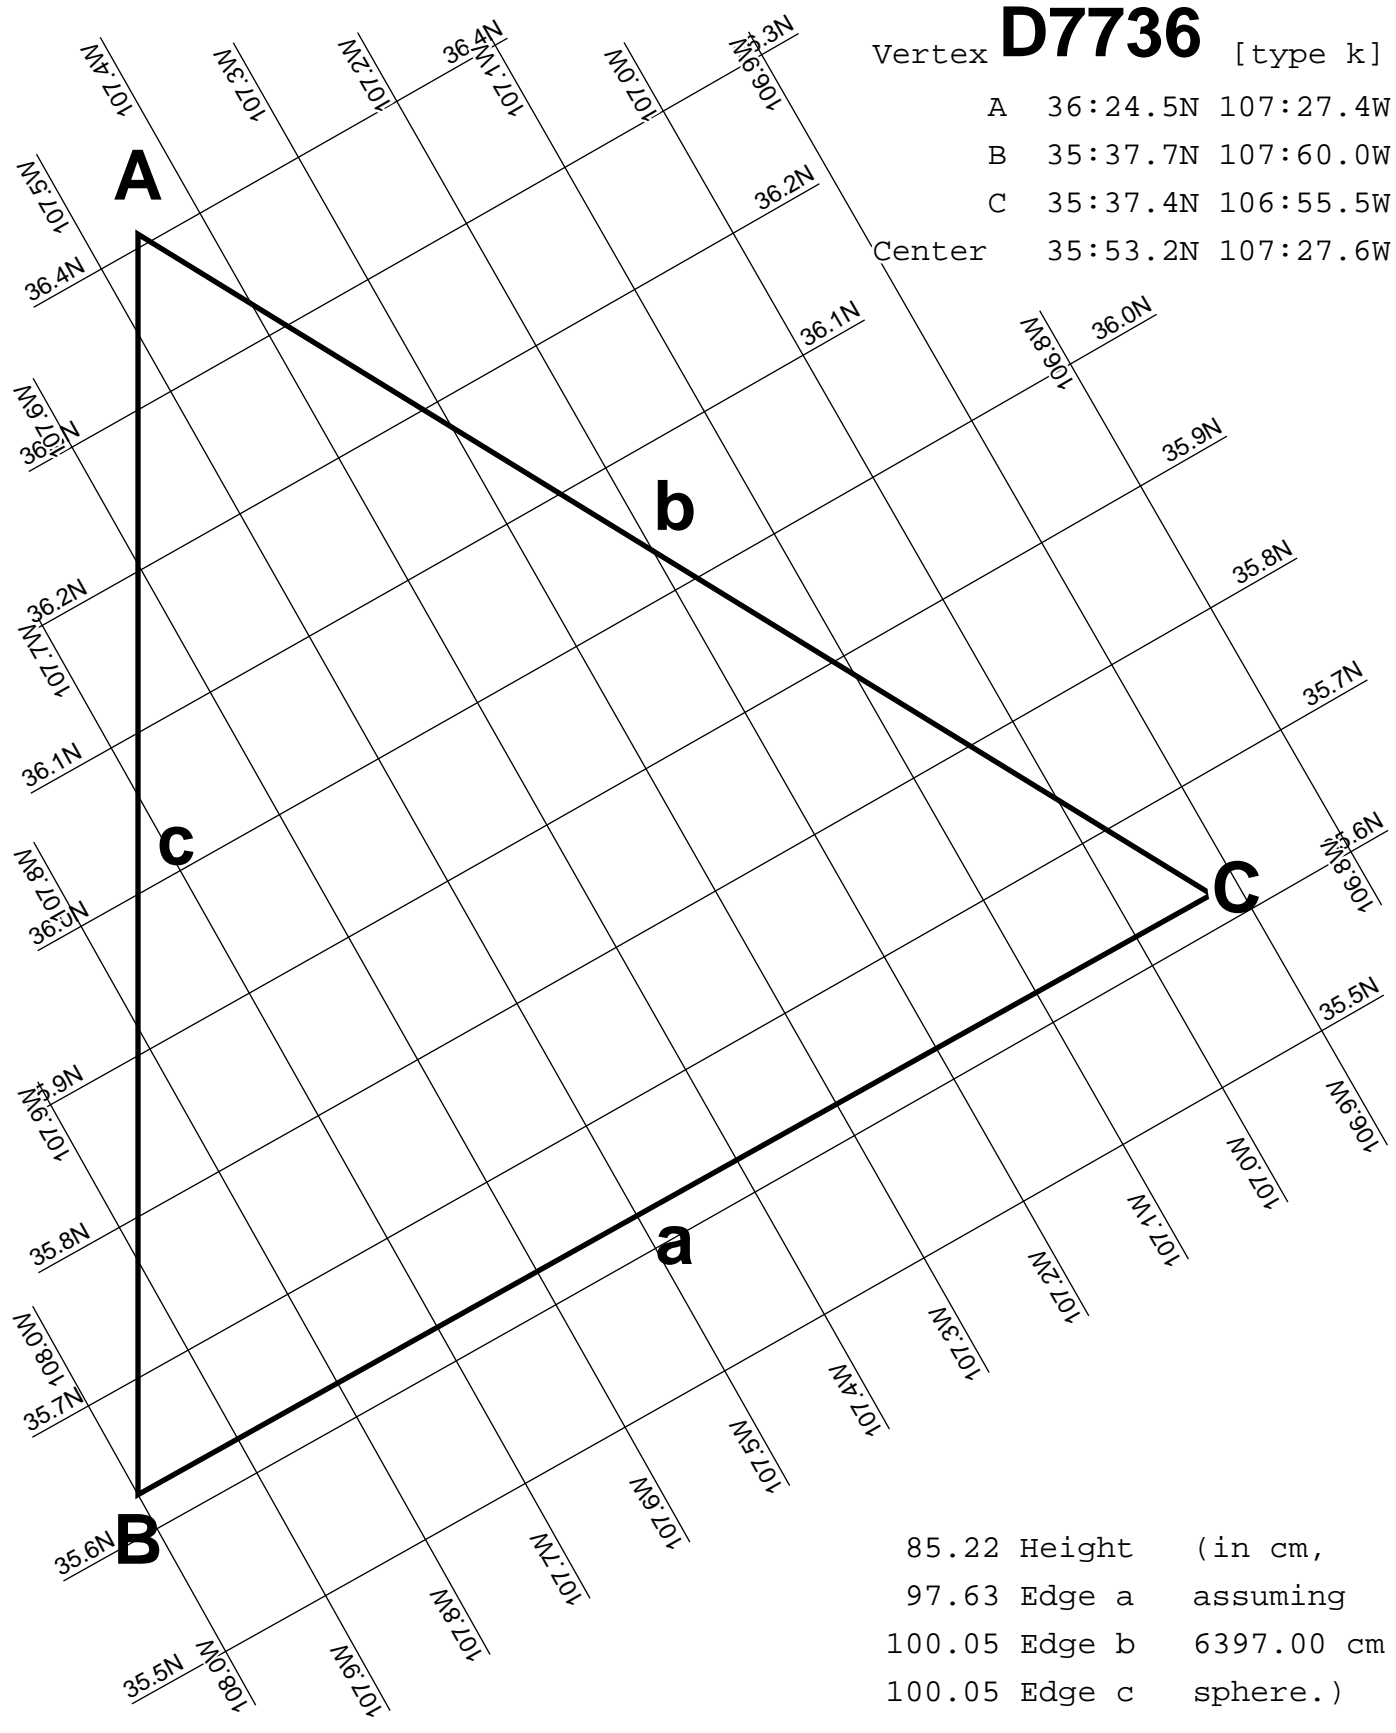

D7736

Vertex [type k]

A 36:24.5N 107:27.4W

B 35:37.7N 107:60.0W

C 35:37.4N 106:55.5W

Center 35:53.2N 107:27.6W

85.22 Height (in cm,
97.63 Edge a assuming
100.05 Edge b 6397.00 cm
100.05 Edge c sphere.)