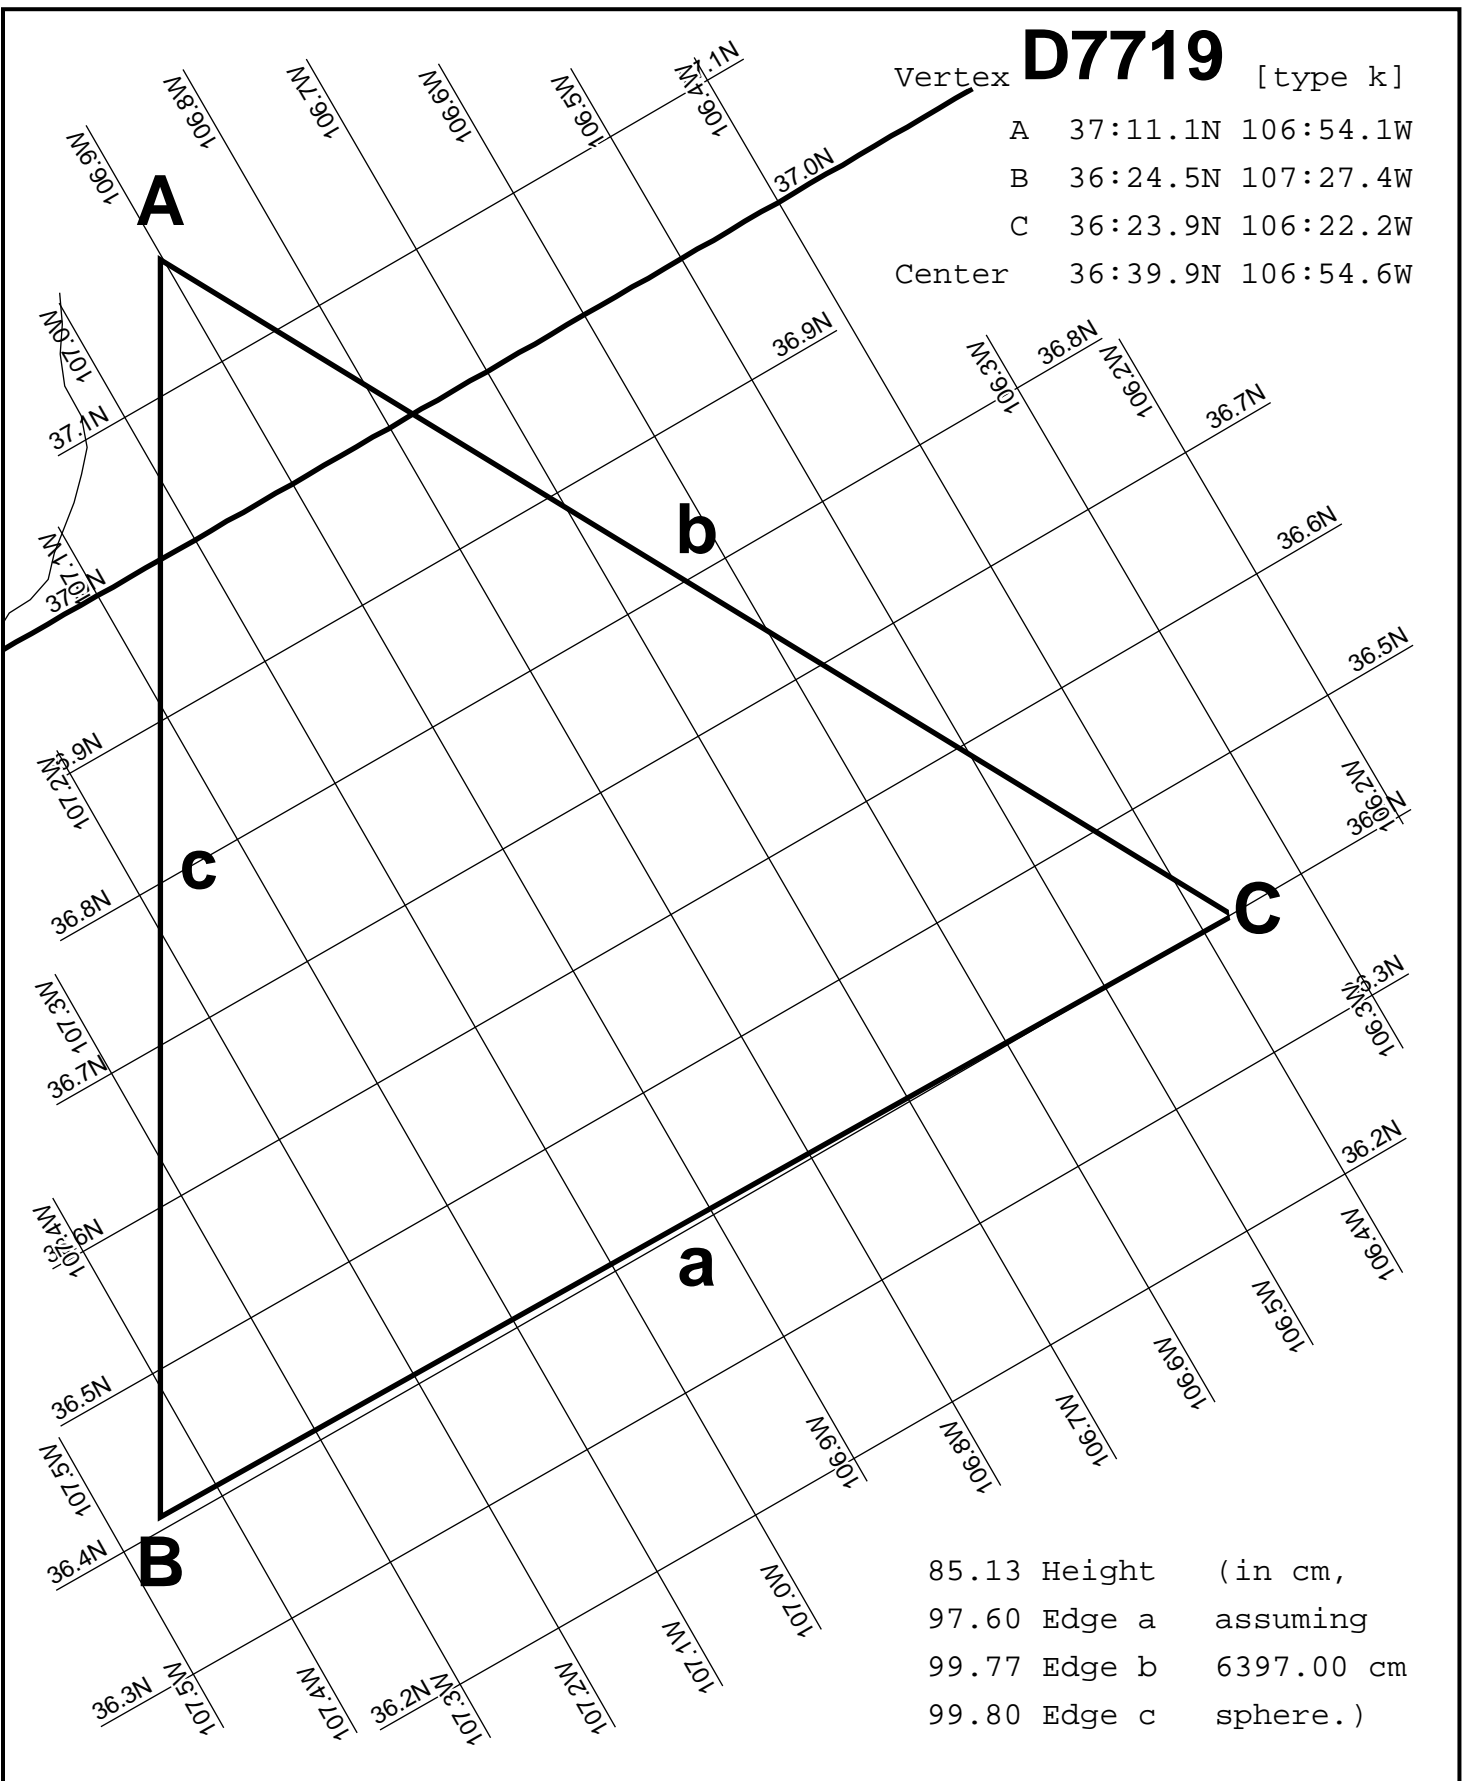

85.15 Height (in cm, assuming
97.63 Edge a
99.80 Edge b 6397.00 cm
99.80 Edge c sphere.)

D7719

Vertex

[type k]

A 37:11.1N 106:54.1W

B 36:24.5N 107:27.4W

C 36:23.9N 106:22.2W

Center 36:39.9N 106:54.6W