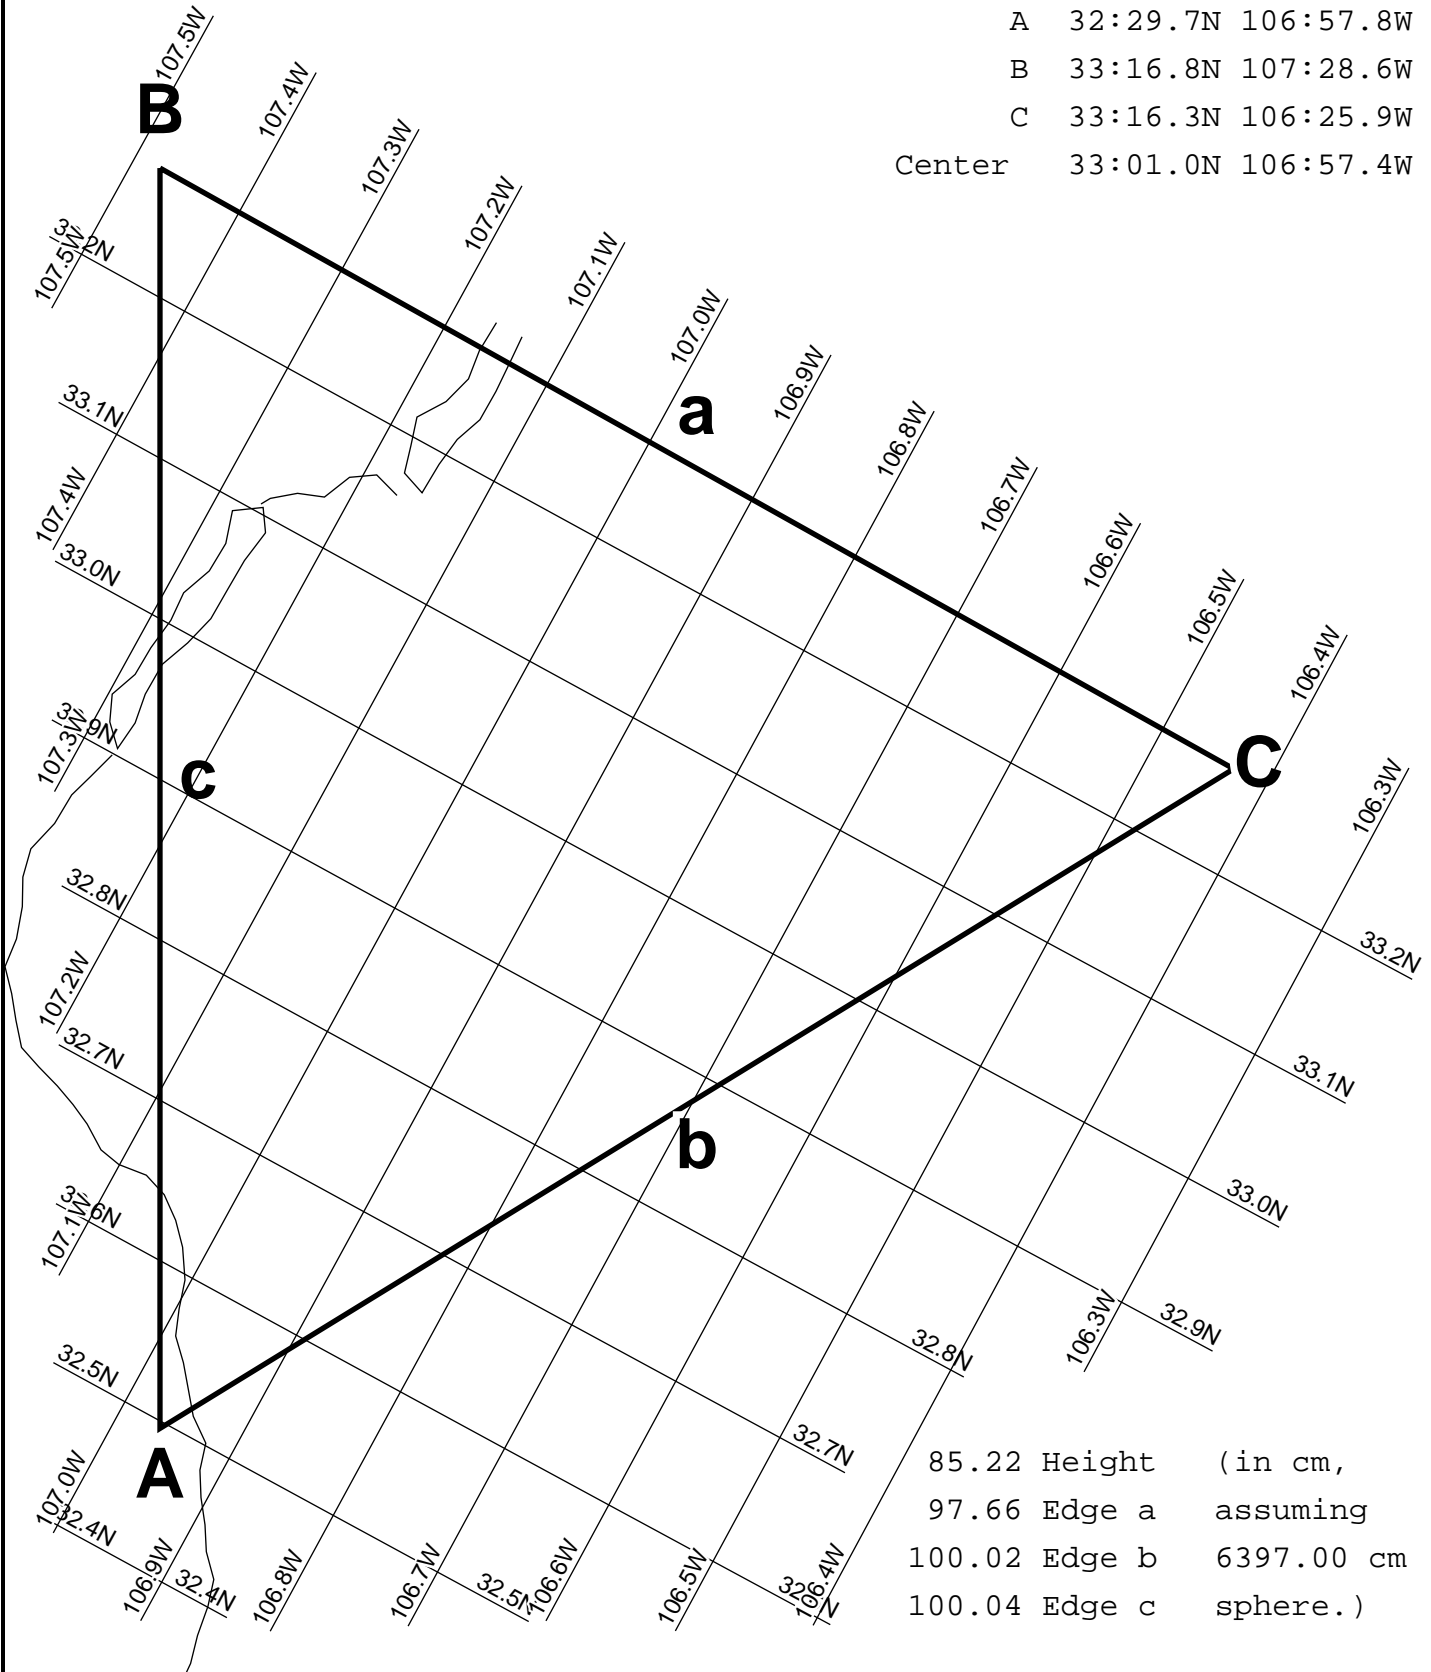

Vertex **D7784** [type k]

A 32:29.7N 106:57.8W

B 33:16.8N 107:28.6W

C 33:16.3N 106:25.9W

Center 33:01.0N 106:57.4W