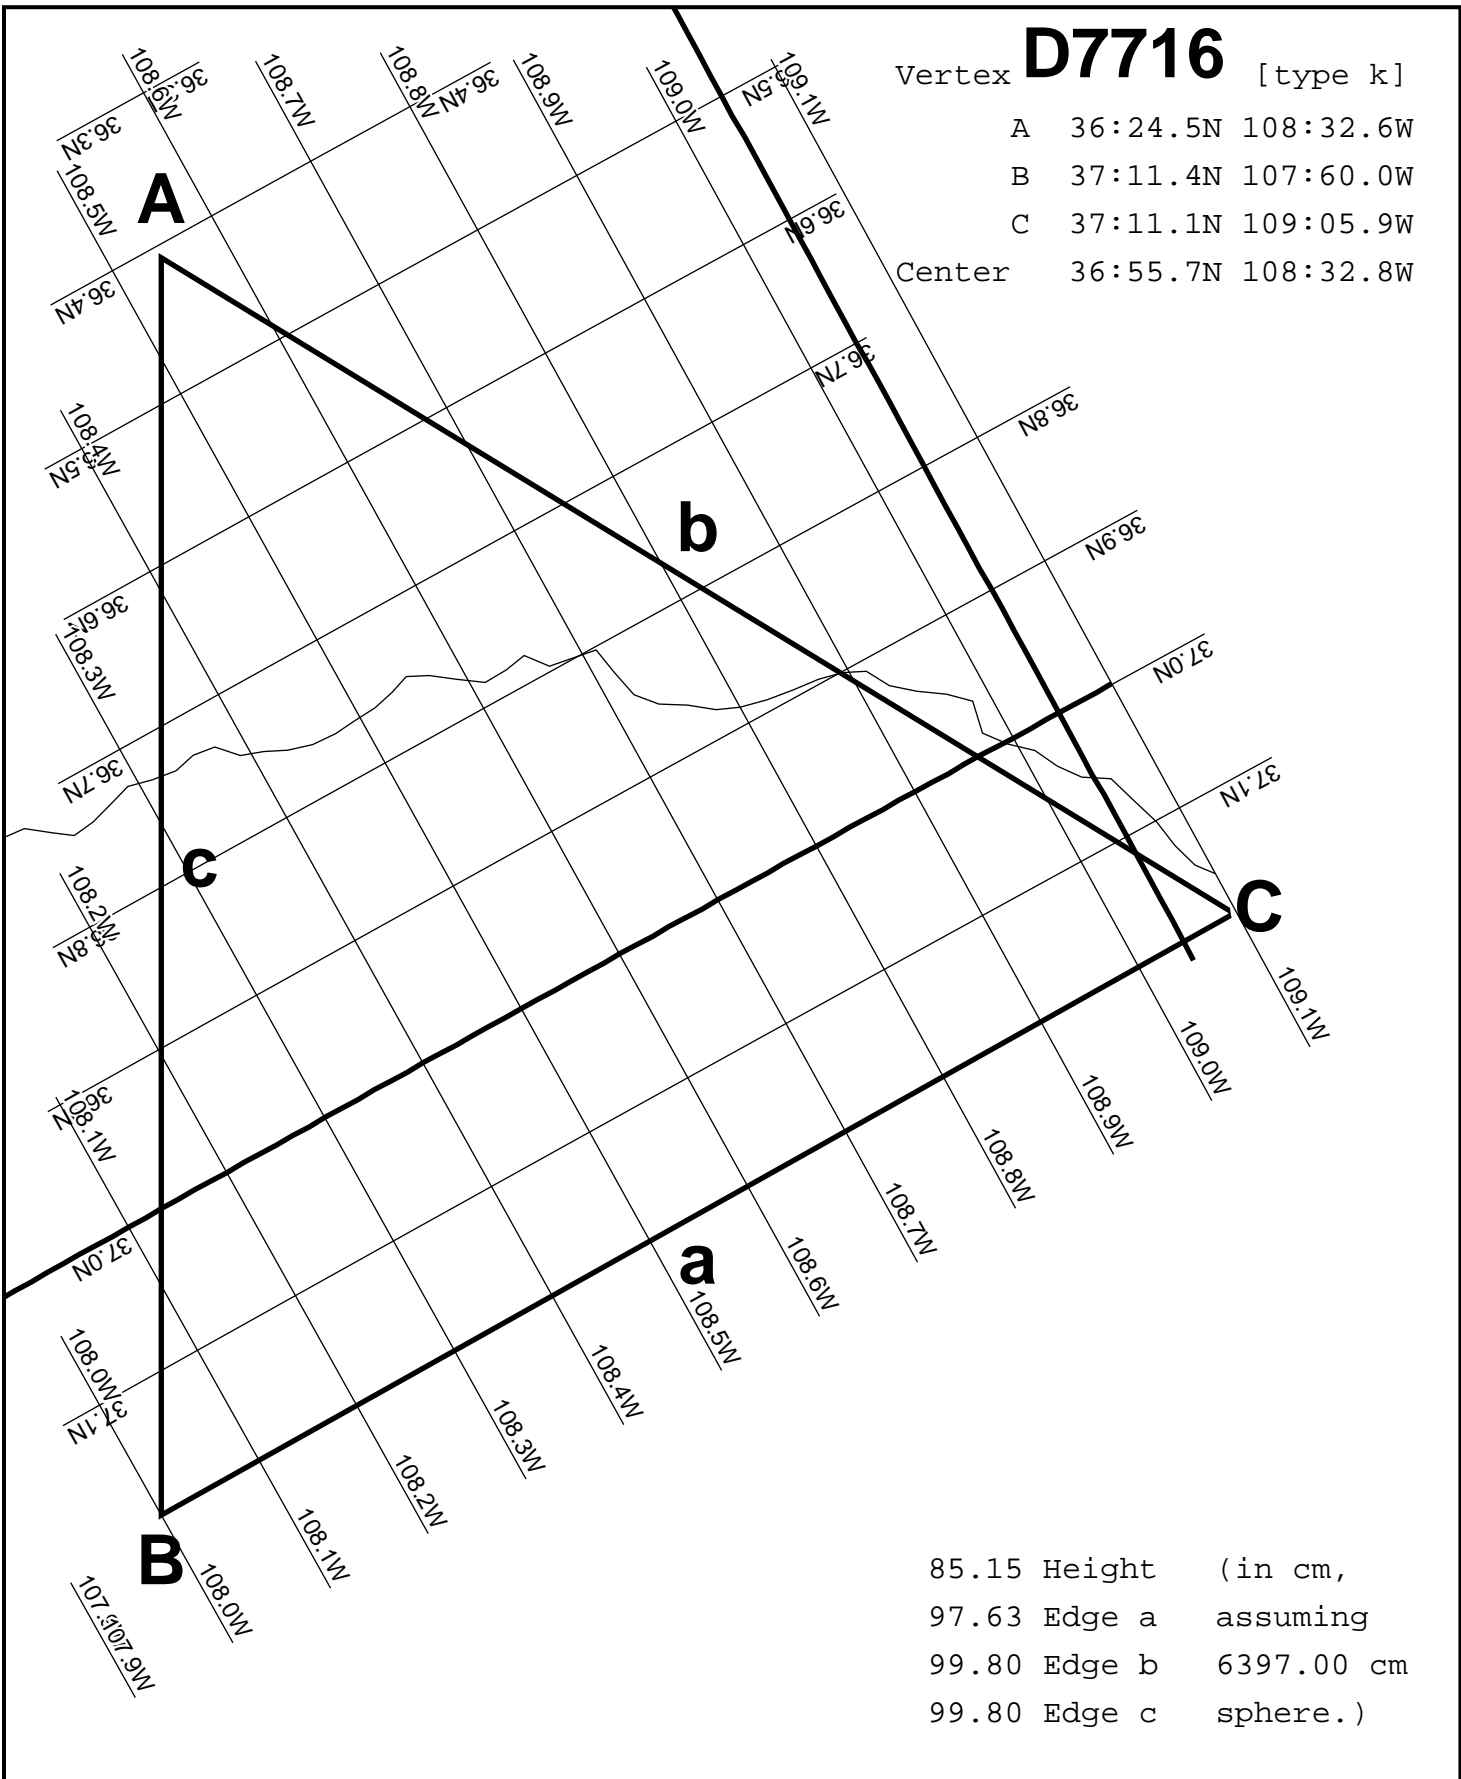

Vertex **D7715** [type k]

A 37:11.1N 109:05.9W

B 36:24.5N 108:32.6W

C 36:23.9N 109:37.8W

Center 36:39.9N 109:05.4W

85.13 Height (in cm,
97.60 Edge a assuming
99.77 Edge b 6397.00 cm
99.80 Edge c sphere.)

Vertex **D7717** [type k]