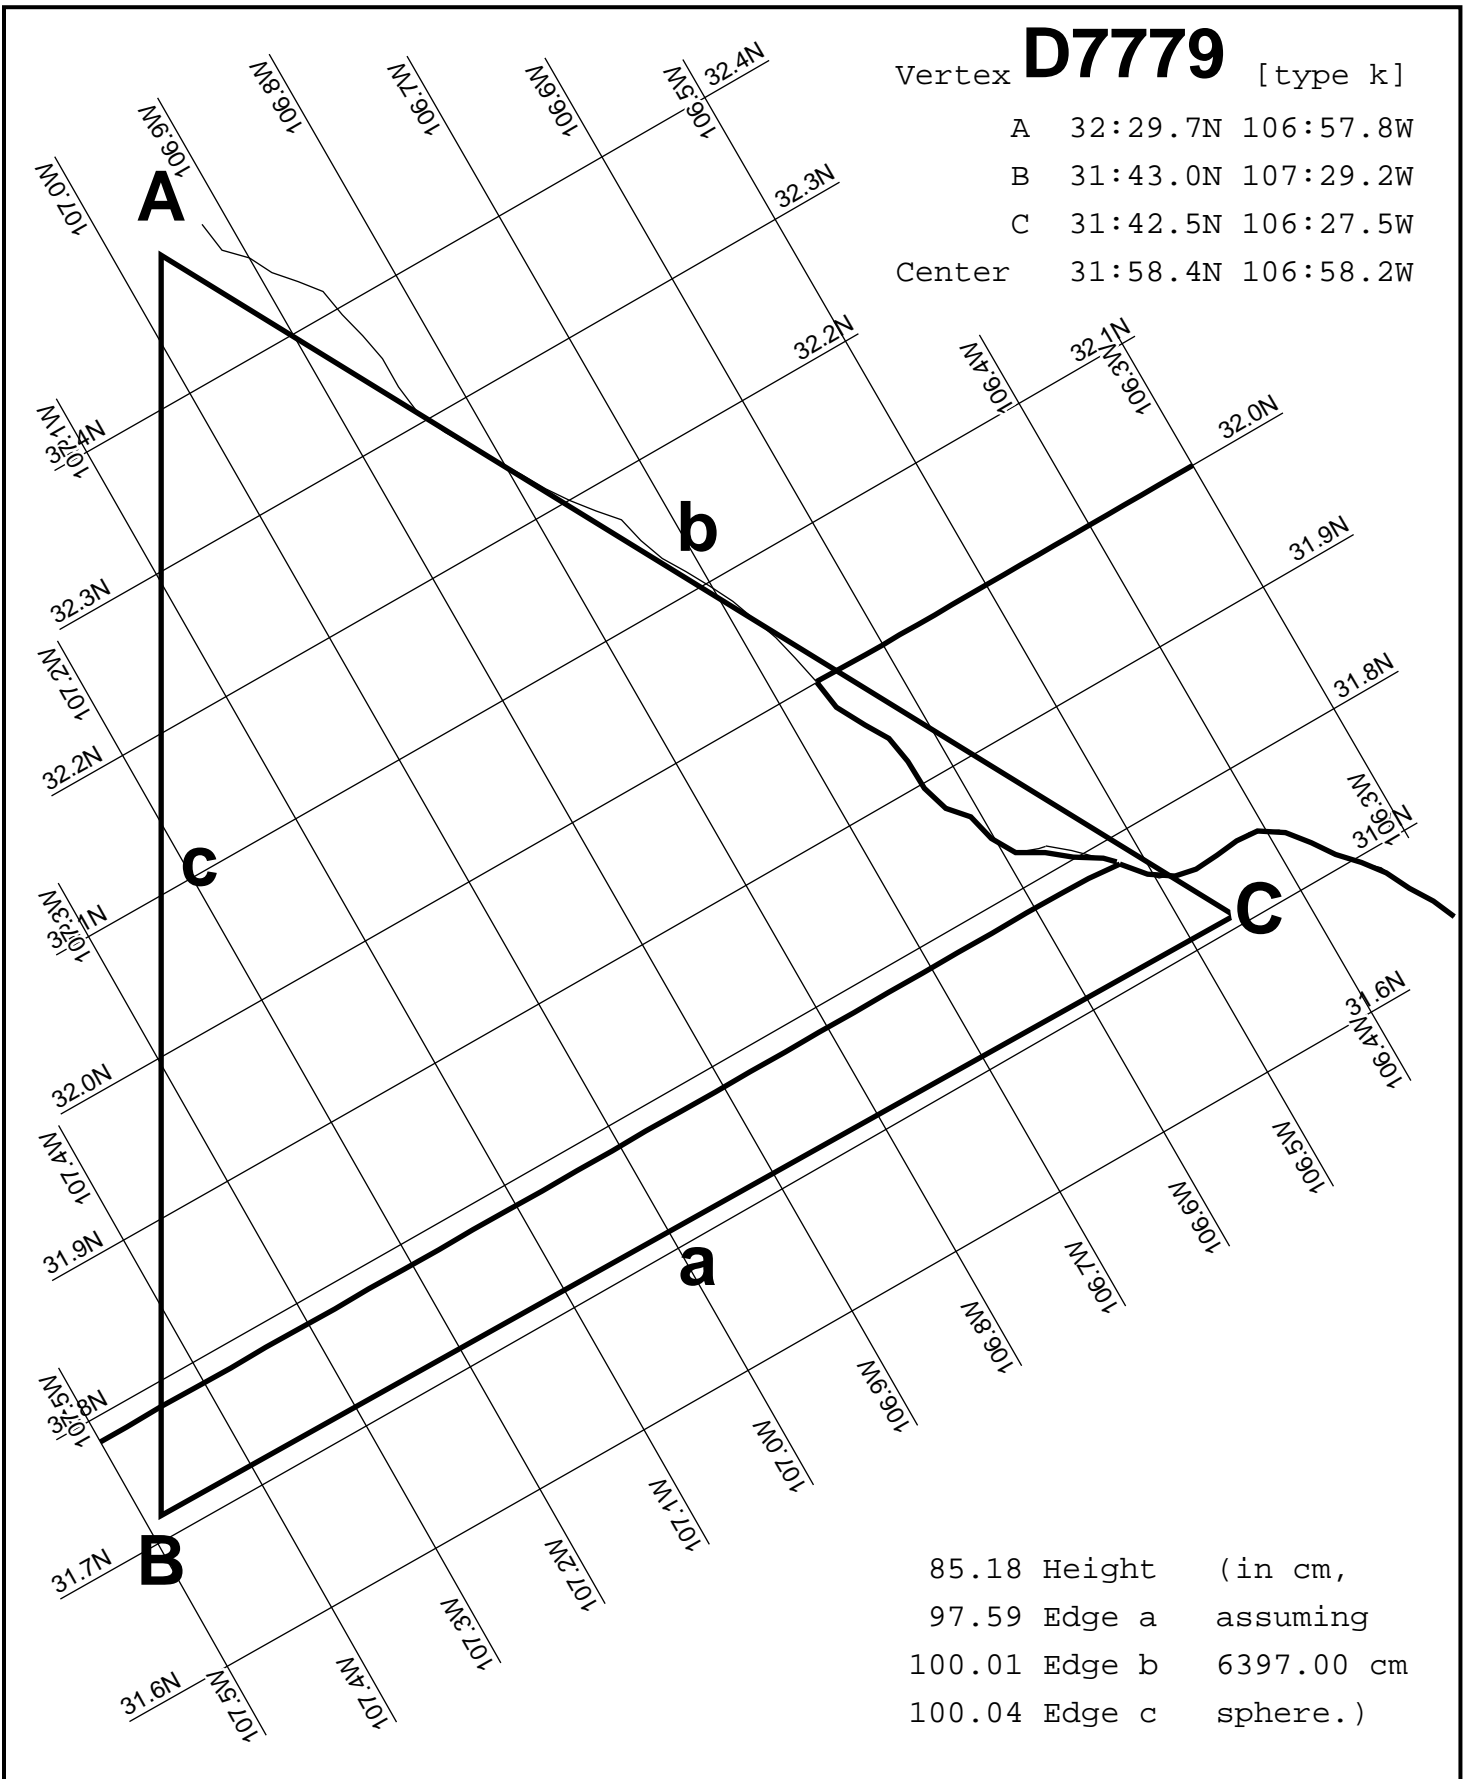

Vertex **D7779** [type k]

A 32:29.7N 106:57.8W

B 31:43.0N 107:29.2W

C 31:42.5N 106:27.5W

Center 31:58.4N 106:58.2W