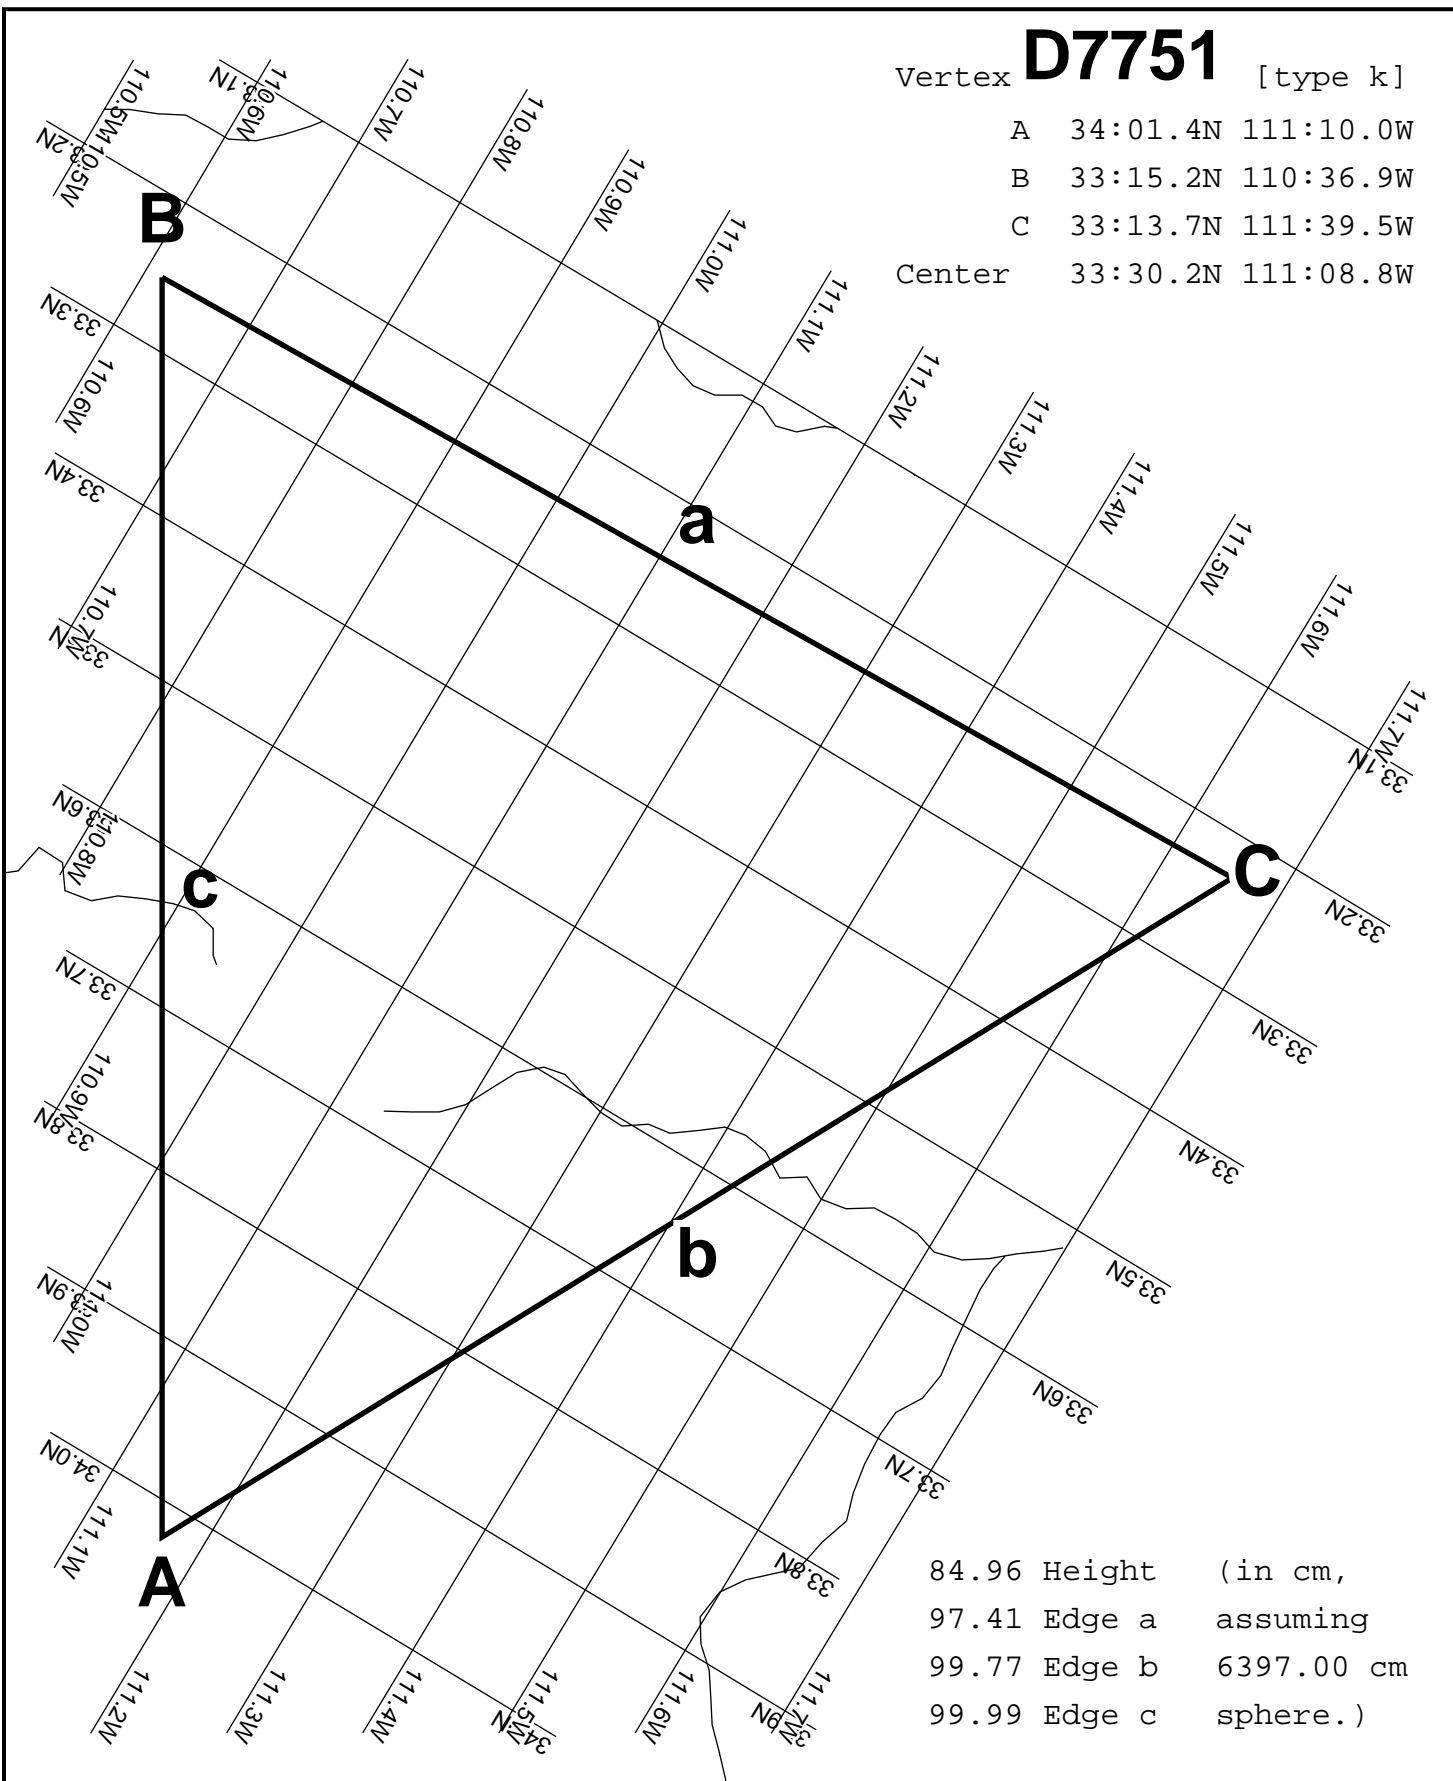

Vertex **D7751** [type k]

A 34:01.4N 111:10.0W

B 33:15.2N 110:36.9W

C 33:13.7N 111:39.5W

Center 33:30.2N 111:08.8W

84.96 Height (in cm,
97.41 Edge a assuming
99.77 Edge b 6397.00 cm
99.99 Edge c sphere.)