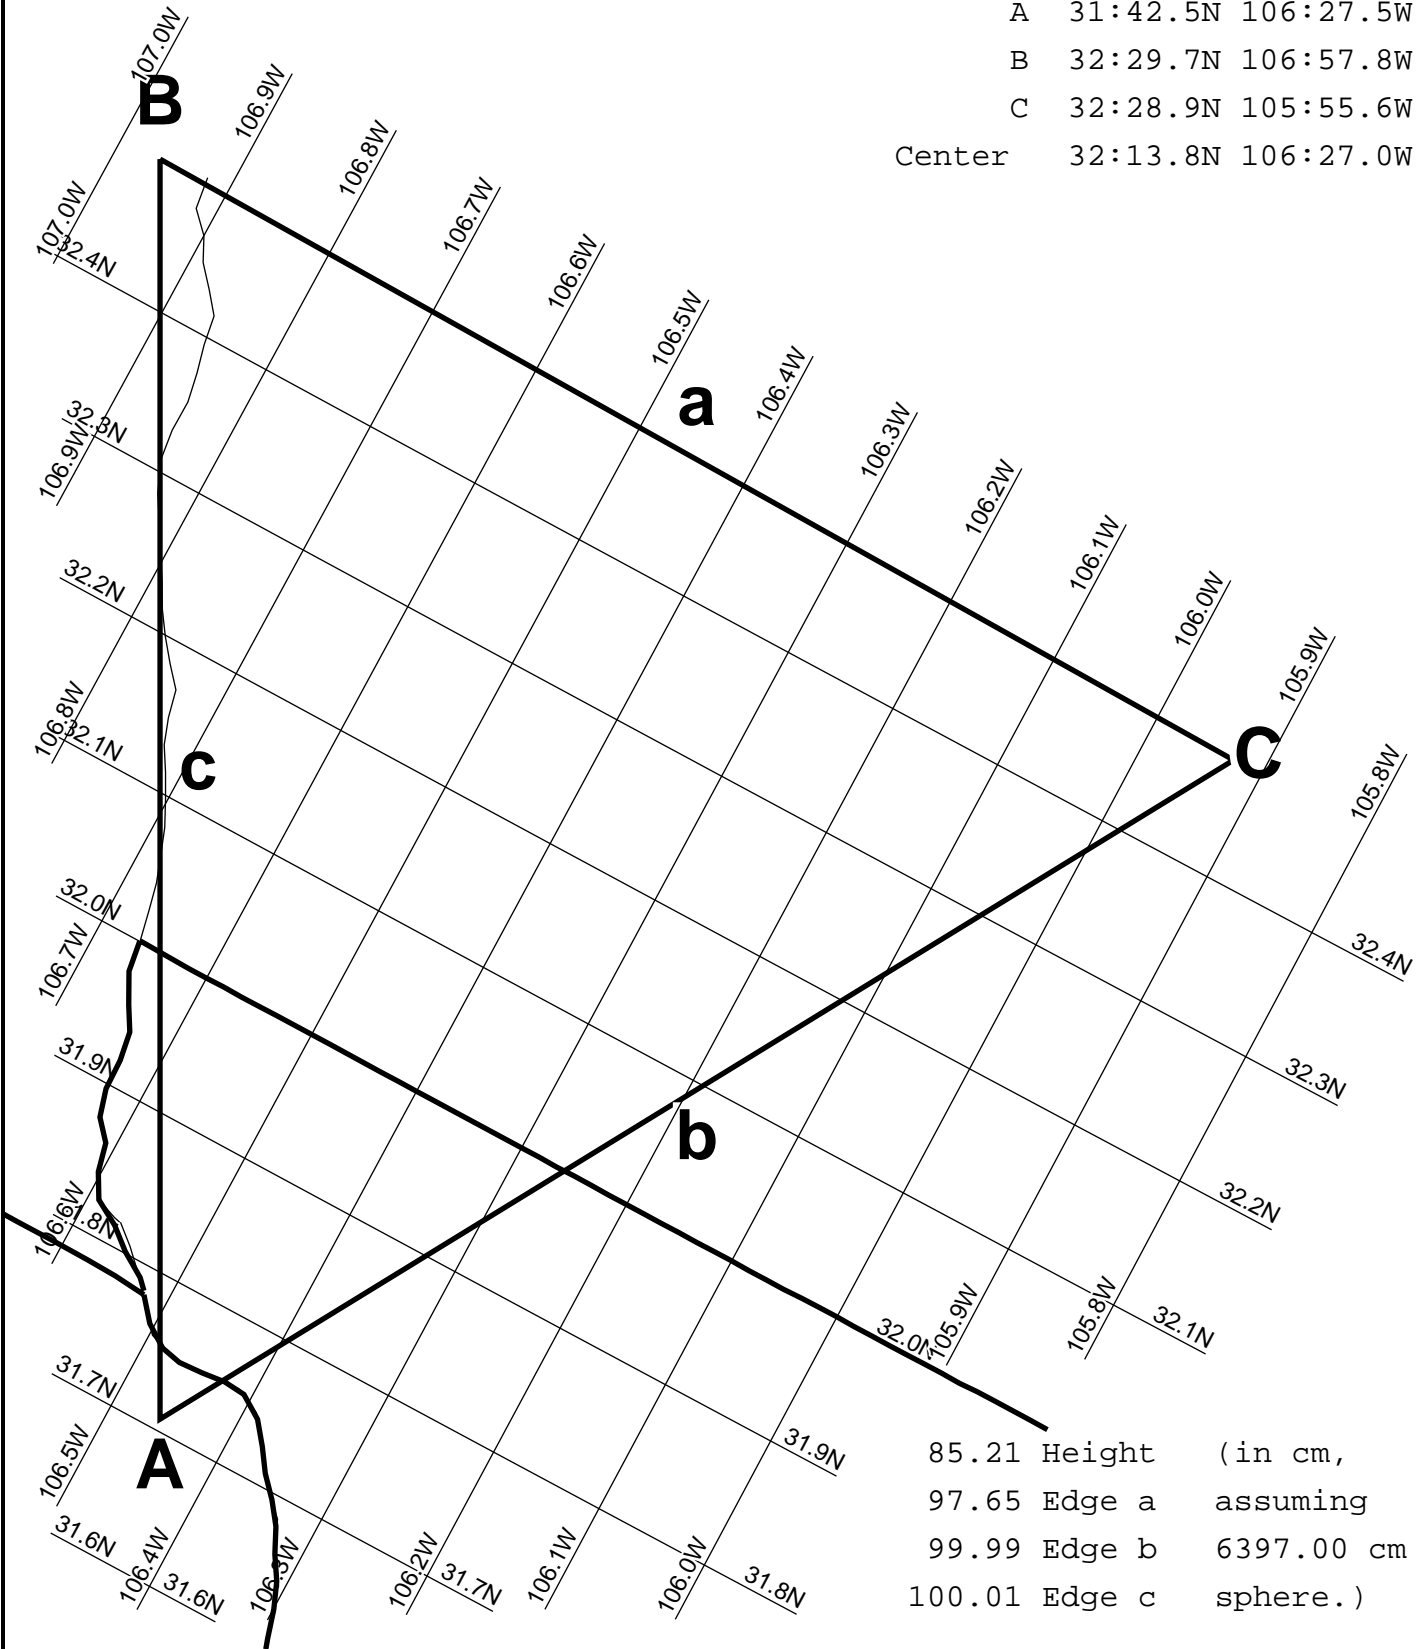

Vertex **D7781** [type k]

A 31:42.5N 106:27.5W

B 32:29.7N 106:57.8W

C 32:28.9N 105:55.6W

Center 32:13.8N 106:27.0W