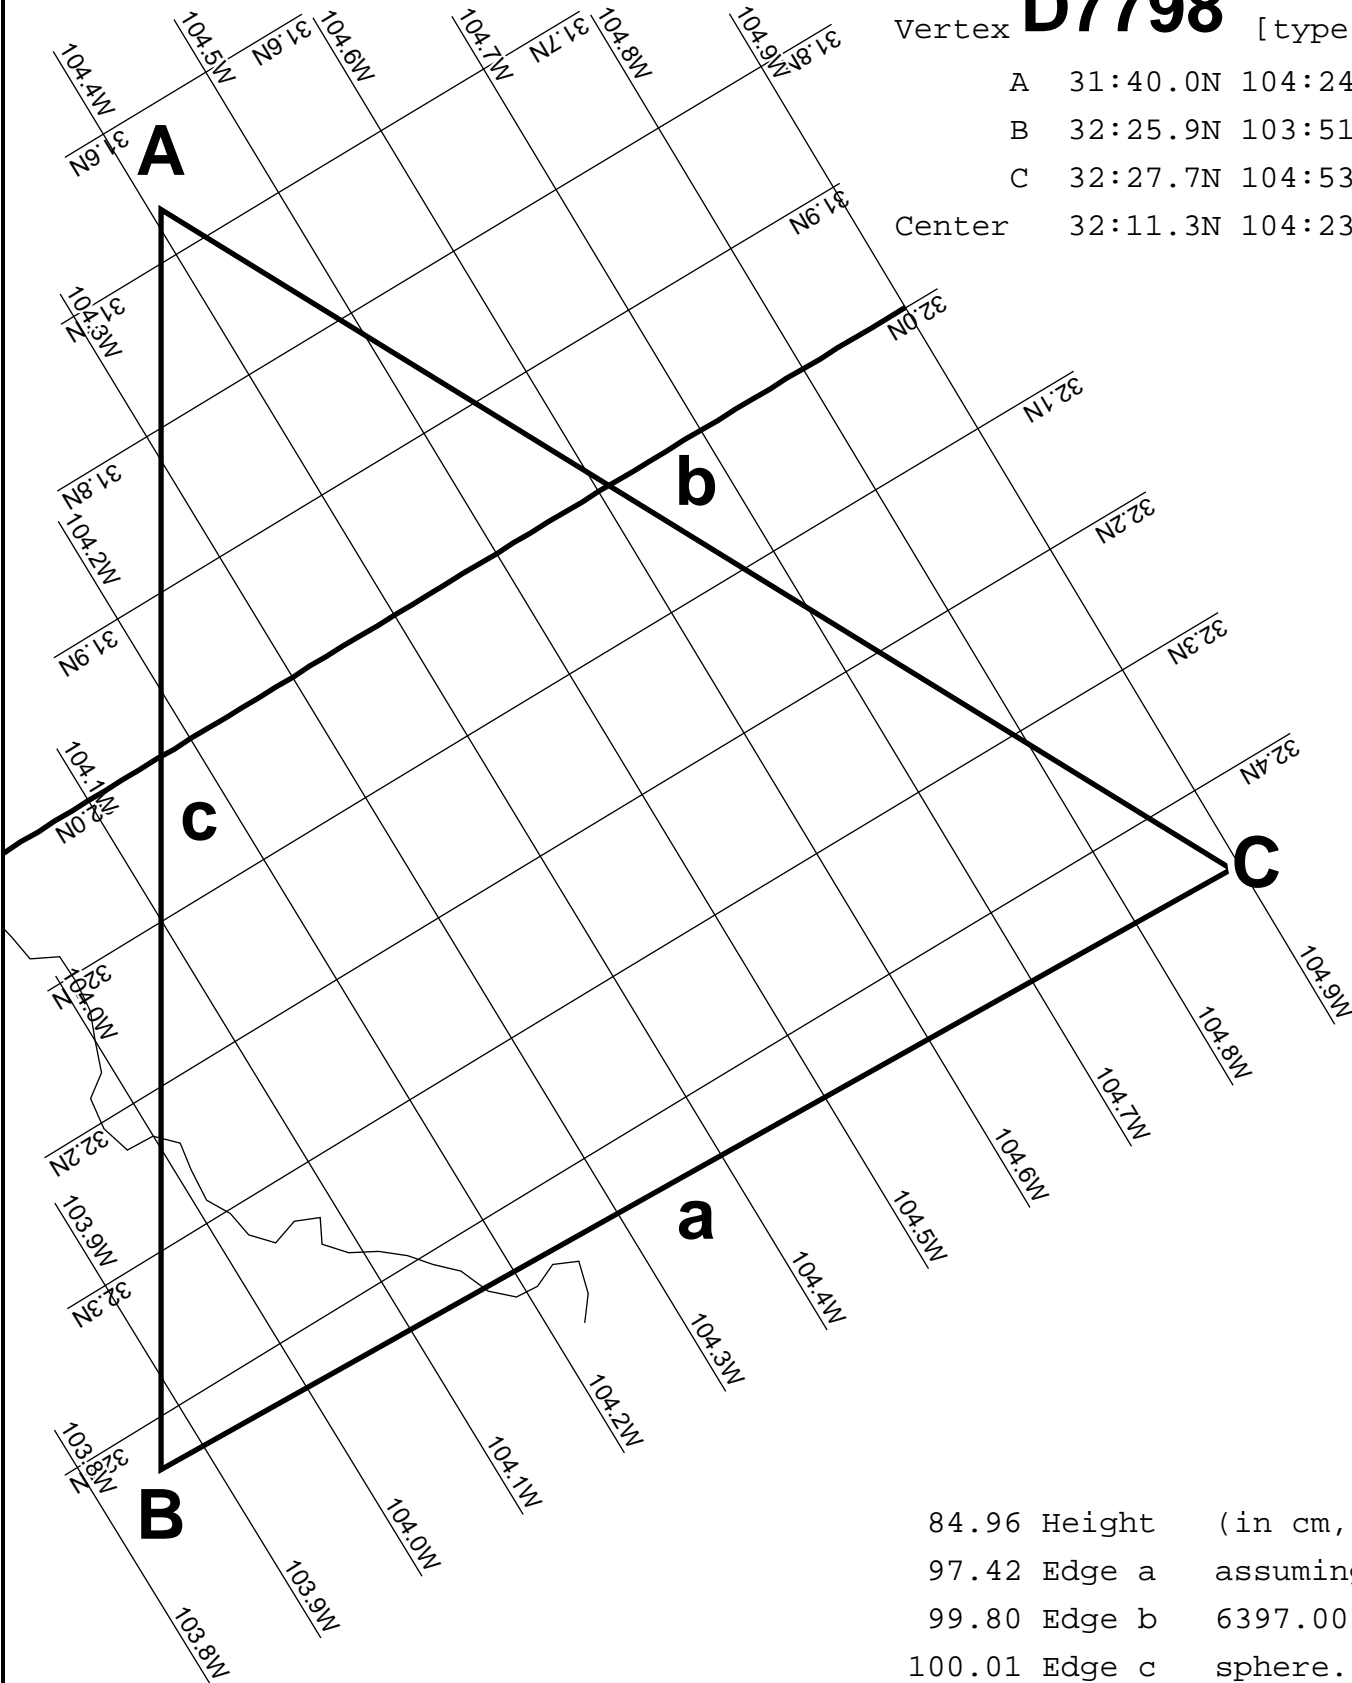

D7798

Vertex [type k]

A 31:40.0N 104:24.5W

B 32:25.9N 103:51.6W

C 32:27.7N 104:53.6W

Center 32:11.3N 104:23.2W

84.96 Height (in cm,
97.42 Edge a assuming
99.80 Edge b 6397.00 cm
100.01 Edge c sphere.)