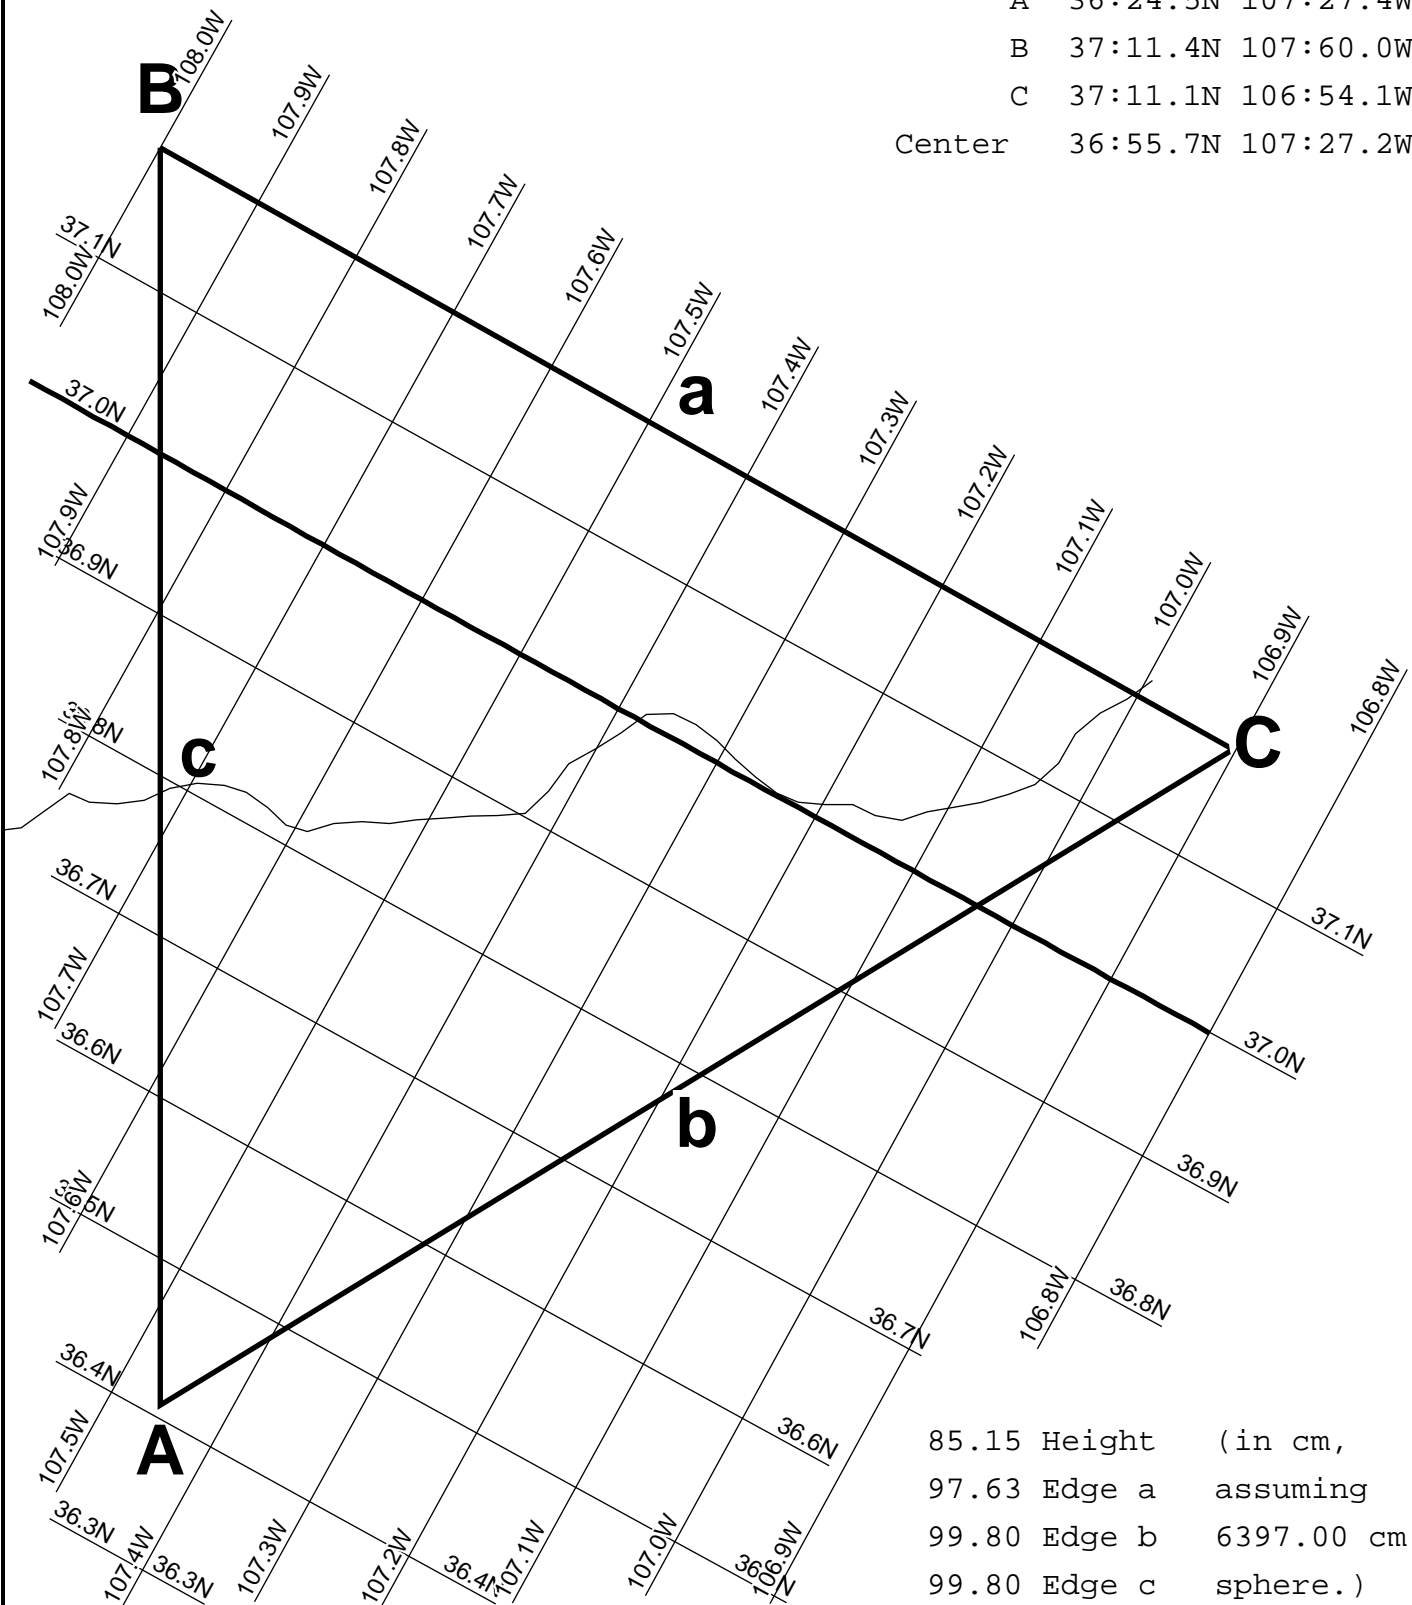

Vertex **D7715** [type k]

A 37:11.1N 109:05.9W

B 36:24.5N 108:32.6W

C 36:23.9N 109:37.8W

Center 36:39.9N 109:05.4W

85.13 Height (in cm,
97.60 Edge a assuming
99.77 Edge b 6397.00 cm
99.80 Edge c sphere.)

Vertex **D7717** [type k]

- A 37:11.4N 107:60.0W
- B 36:24.5N 108:32.6W
- C 36:24.5N 107:27.4W
- Center 36:40.2N 107:60.0W

Vertex **D7718** [type k]

A 36:24.5N 107:27.4W

B 37:11.4N 107:60.0W

C 37:11.1N 106:54.1W

Center 36:55.7N 107:27.2W