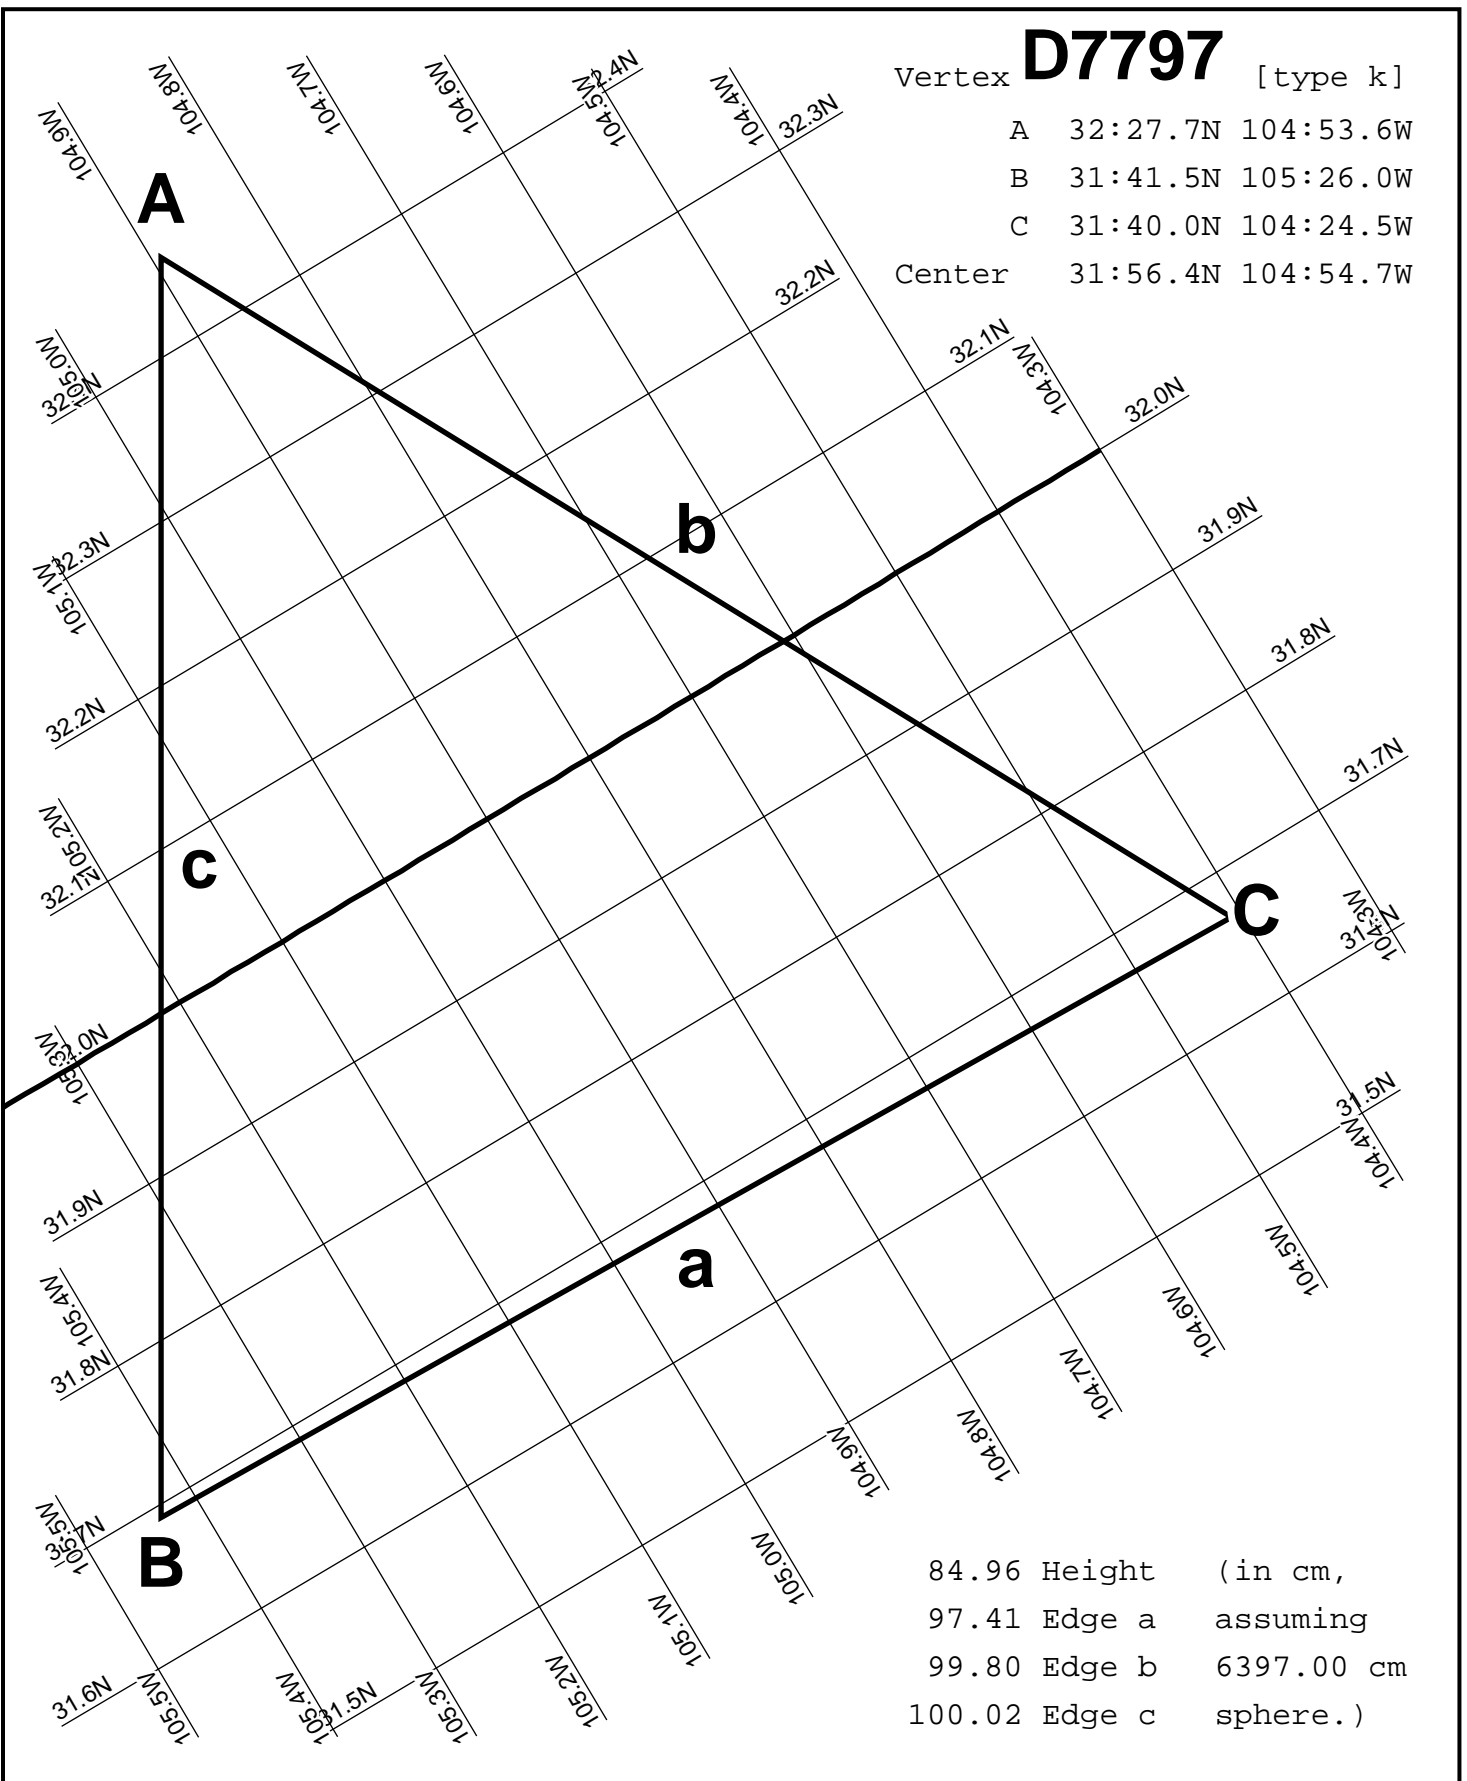

84.96 Height (in cm,
 97.42 Edge a assuming
 99.80 Edge b 6397.00 cm
 100.02 Edge c sphere.)

D7797

Vertex [type k]

A 32:27.7N 104:53.6W

B 31:41.5N 105:26.0W

C 31:40.0N 104:24.5W

Center 31:56.4N 104:54.7W

D7798