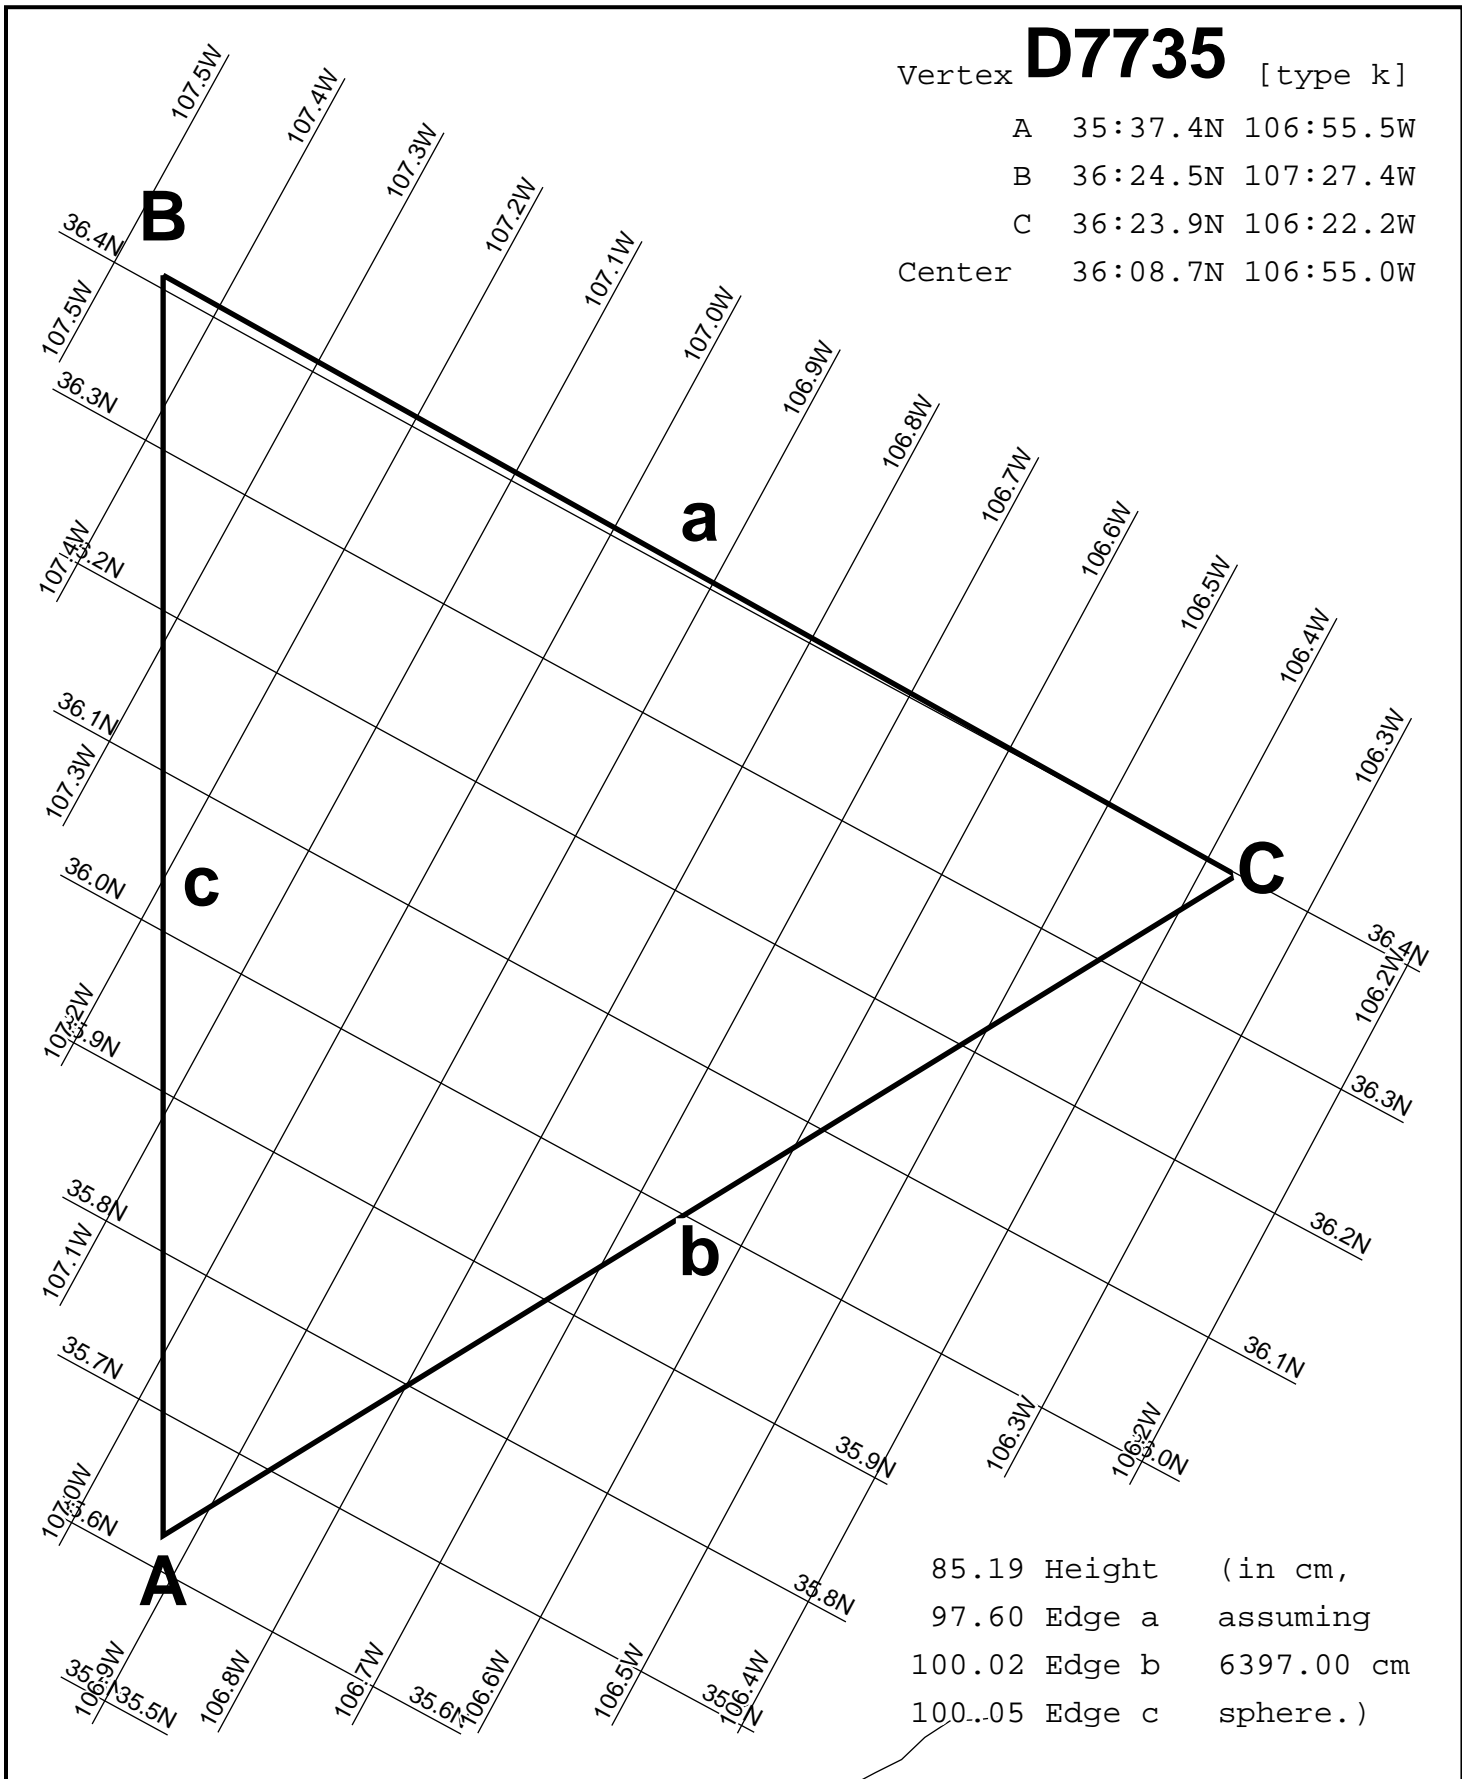

D7735

Vertex [type k]

A 35:37.4N 106:55.5W

B 36:24.5N 107:27.4W

C 36:23.9N 106:22.2W

Center 36:08.7N 106:55.0W