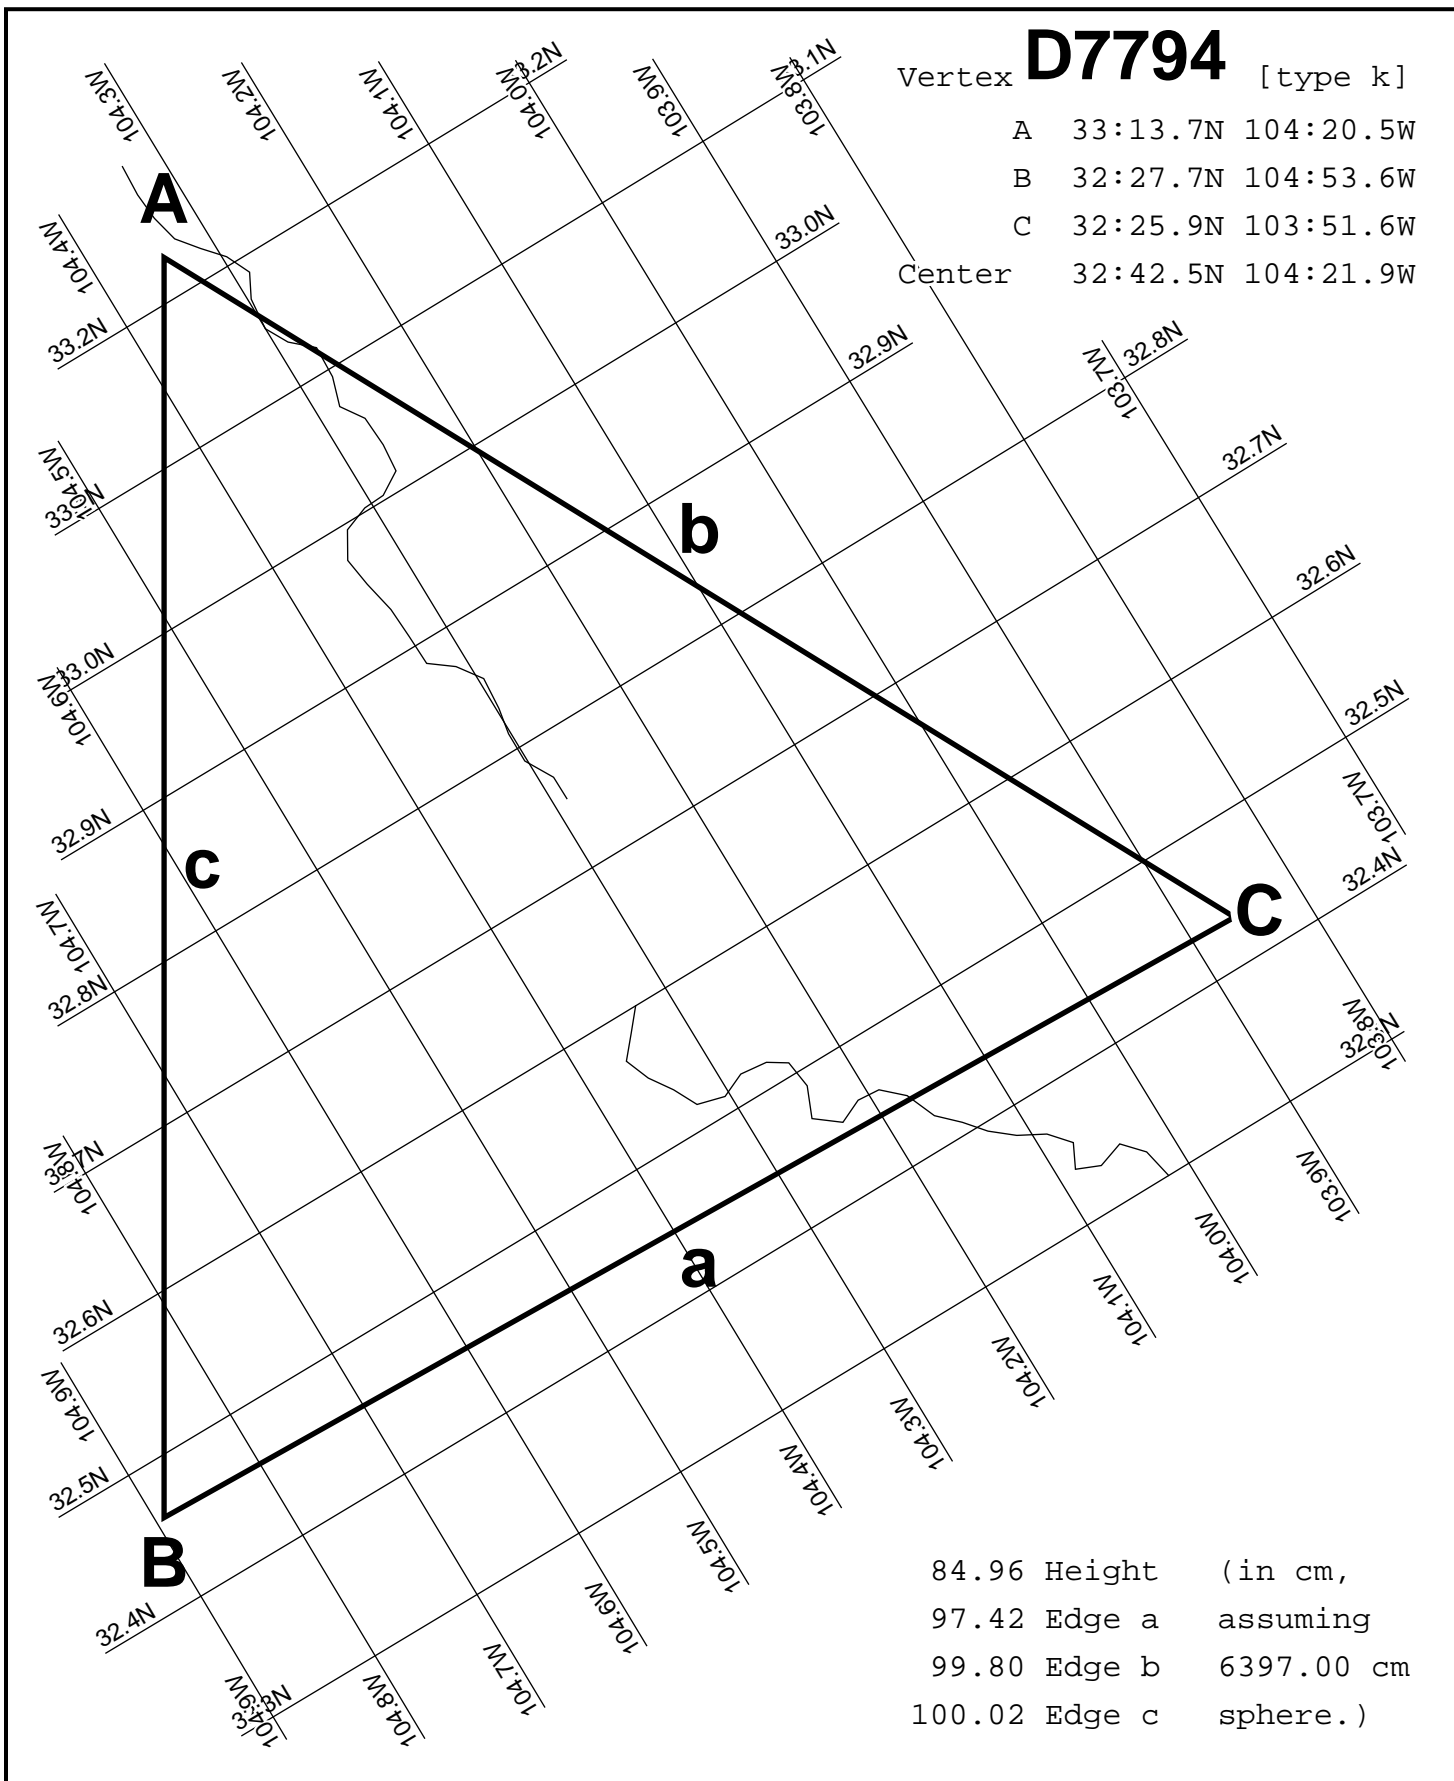

Vertex **D7794** [type k]

A 33:13.7N 104:20.5W

B 32:27.7N 104:53.6W

C 32:25.9N 103:51.6W

Center 32:42.5N 104:21.9W

84.96 Height (in cm,
97.42 Edge a assuming
99.80 Edge b 6397.00 cm
100.02 Edge c sphere.)