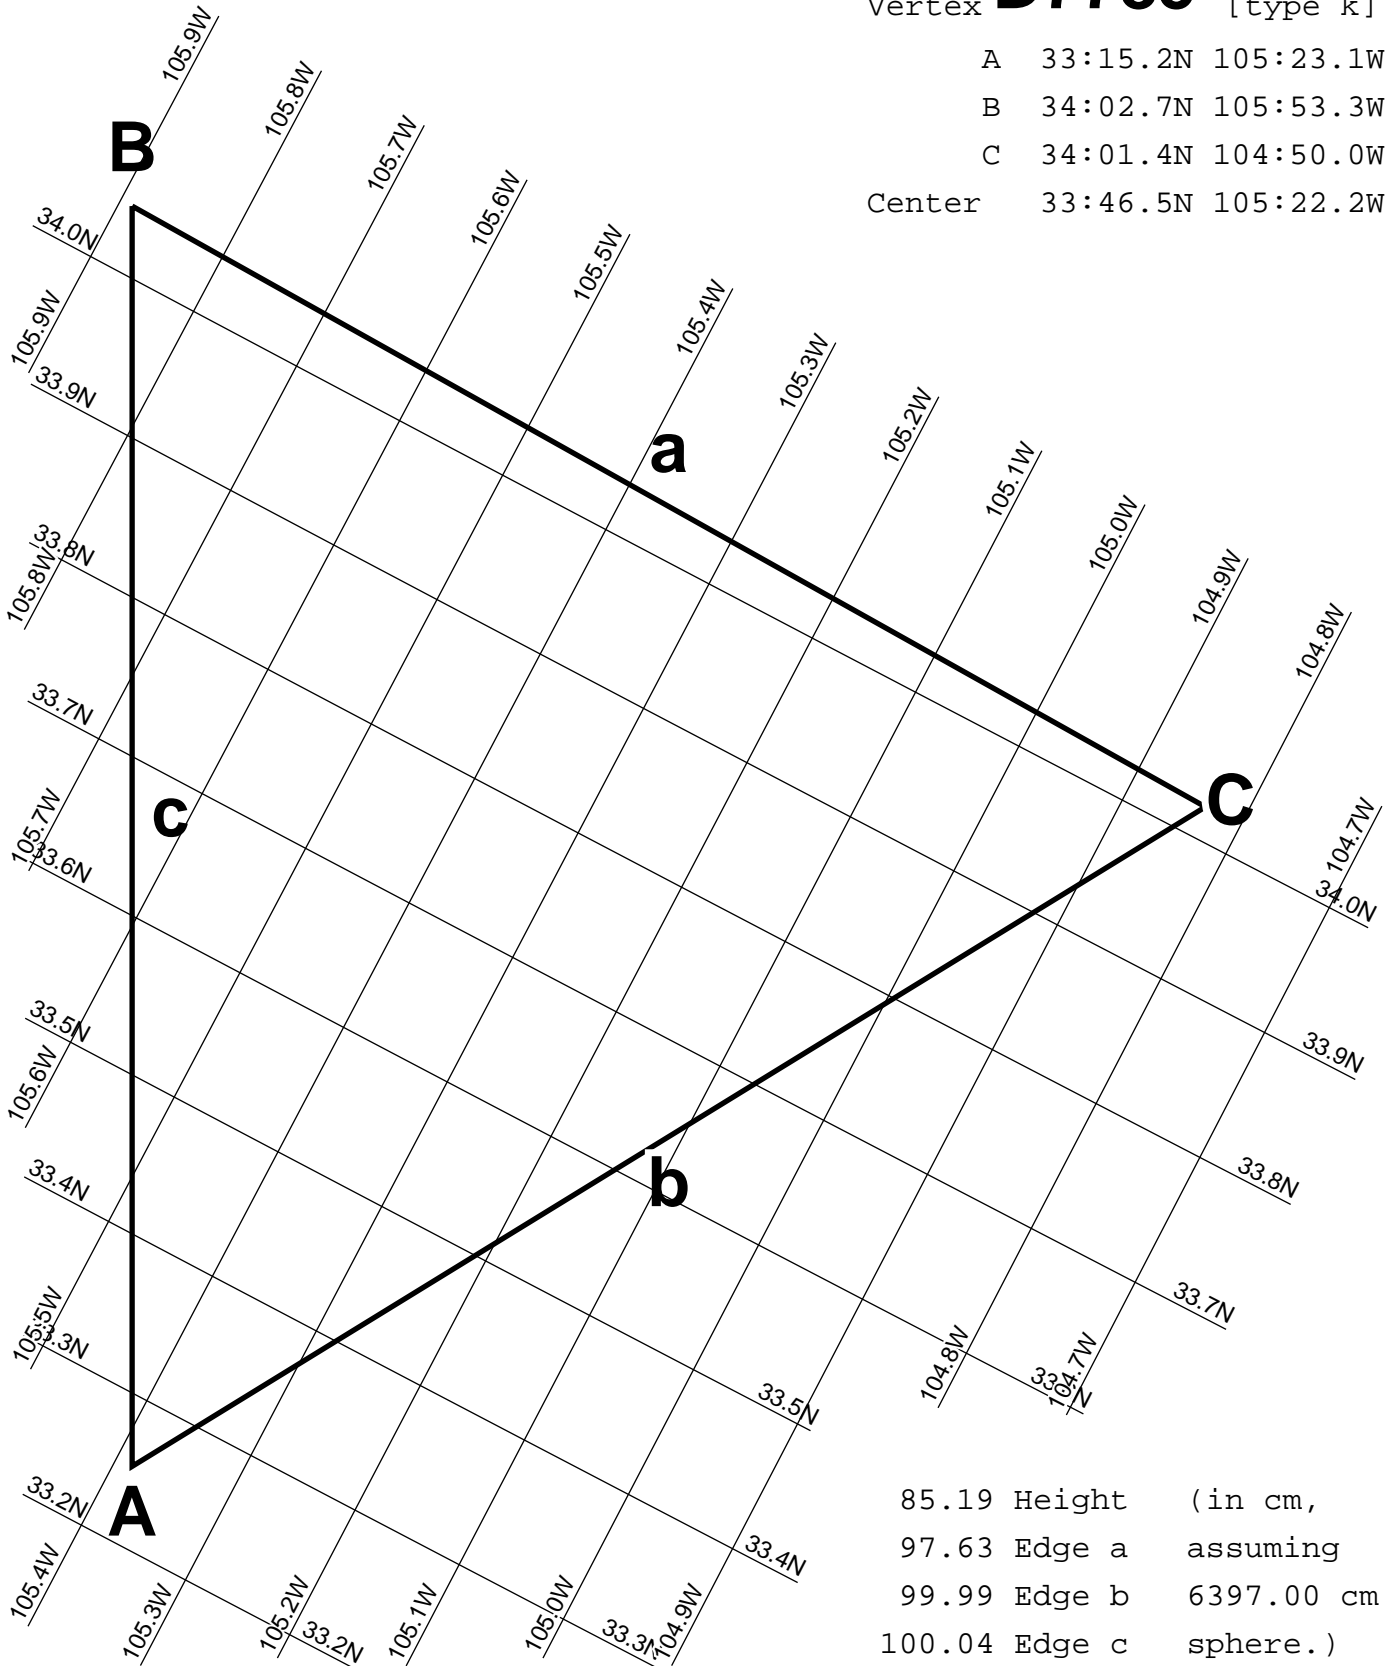

D7785

Vertex [type k]

A 33:15.2N 105:23.1W

B 34:02.7N 105:53.3W

C 34:01.4N 104:50.0W

Center 33:46.5N 105:22.2W

85.19 Height (in cm,
97.63 Edge a assuming
99.99 Edge b 6397.00 cm
100.04 Edge c sphere.)