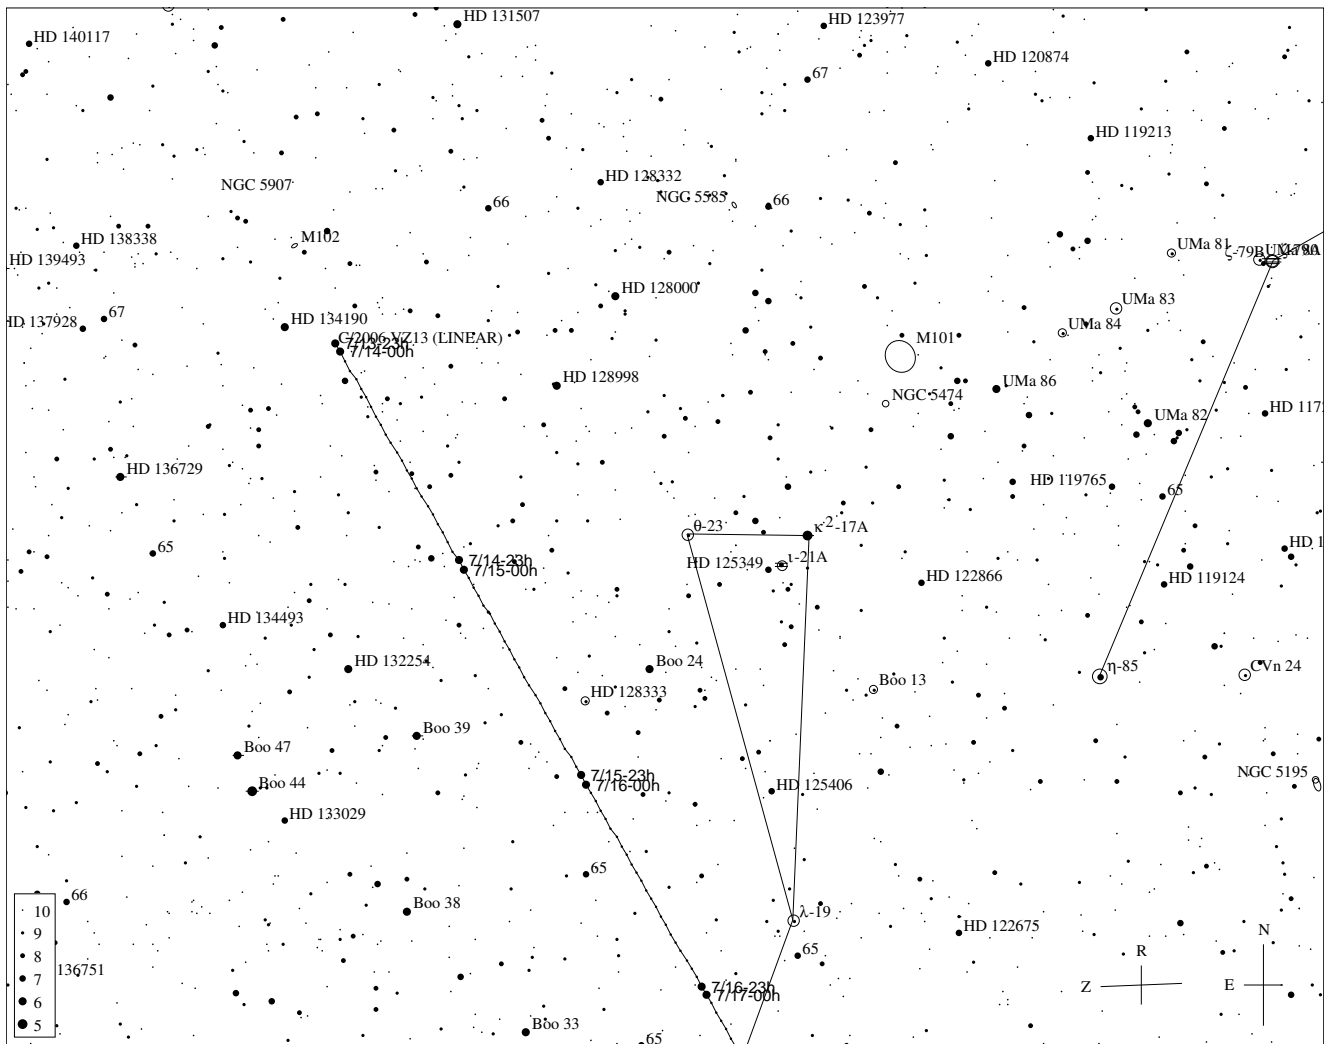

XEphem Topocentric Mean RA/Dec Sky View -- Trail Times are in UTC  
Champaign, Illinois

Center RA: 14:17:36.3  
 Declination: 46:24:30  
 Epoch: 2000.00  
 Altitude: 54:24:41  
 Azimuth: 296:41:26  
 Field Width: 38:10

Julian Date: 2454295.66667  
 Sidereal Time: 17:33:37  
 UTC Date: 7/14/2007  
 UTC Time: 4:00:00  
 Latitude: 40:07:05 N  
 Longitude: 88:14:48 W

Xephem Topocentric Mean RA/Dec Sky View -- Trail Times are in UTC  
Champaign, Illinois

Center RA: 14:27:15.2  
Declination: 51:58:11  
Epoch: 2000.00  
Altitude: 56:17:24  
Azimuth: 306:18:45  
Field Width: 15:25

Julian Date: 2454295.66667  
Sidereal Time: 17:33:37  
UTC Date: 7/14/2007  
UTC Time: 4:00:00  
Latitude: 40:07:05 N  
Longitude: 88:14:48 W

Julian Date: 2454295.66667  
 Sidereal Time: 17:33:37  
 UTC Date: 7/14/2007  
 UTC Time: 4:00:00  
 Latitude: 40:07:05 N  
 Longitude: 88:14:48 W