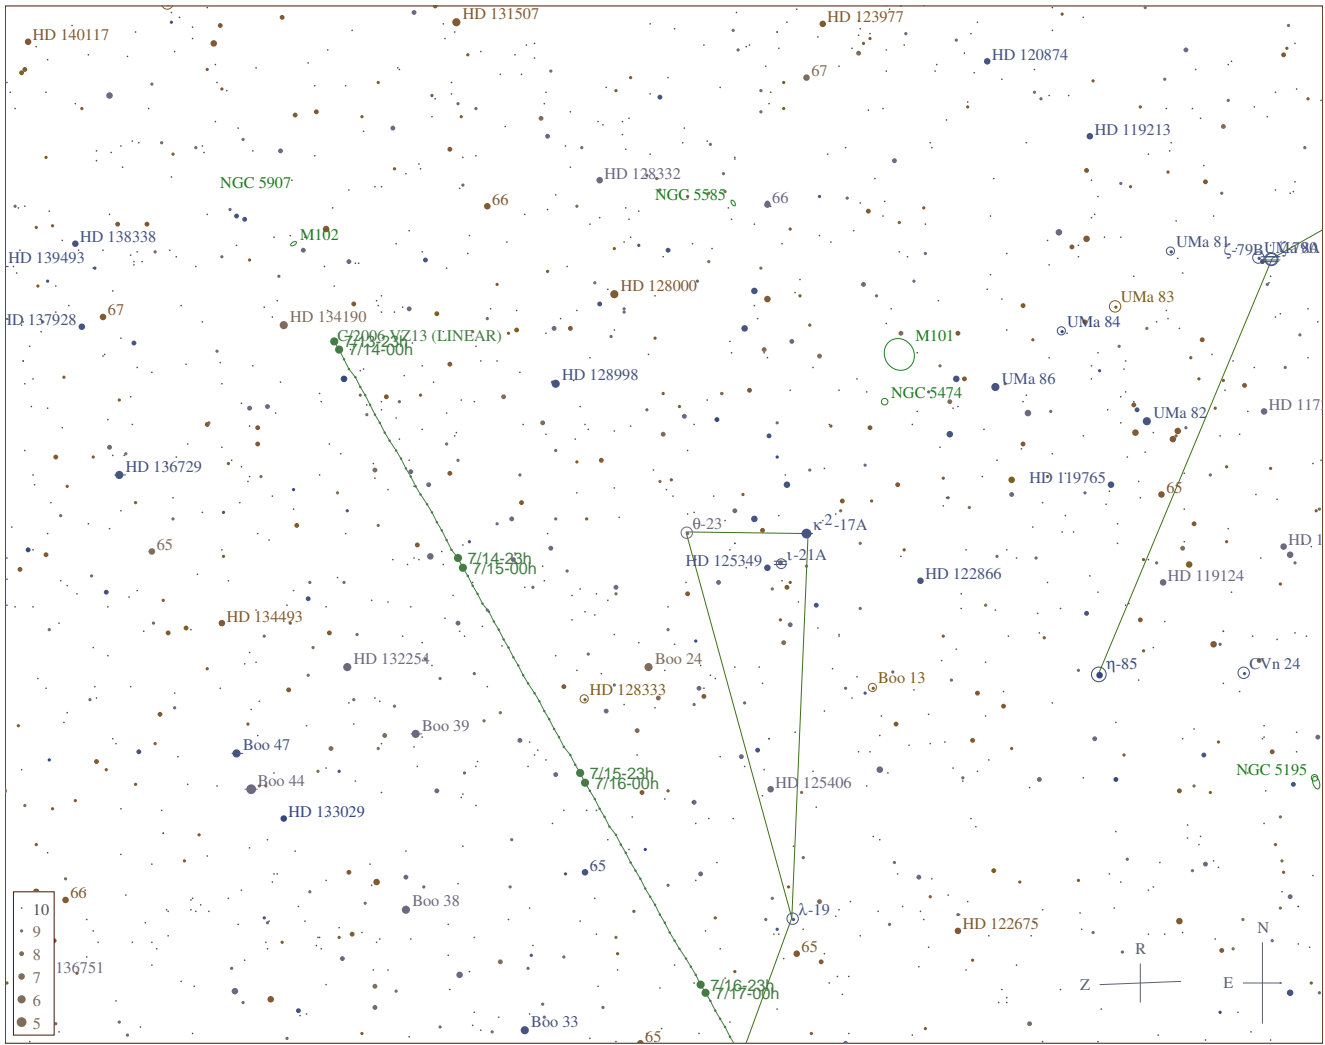

XEphem Topocentric Mean RA/Dec Sky View -- Trail Times are in UTC  
Champaign, Illinois

Center RA: 14:17:36.3  
 Declination: 46:24:30  
 Epoch: 2000.00  
 Altitude: 54:24:41  
 Azimuth: 296:41:26  
 Field Width: 38:10

Julian Date: 2454295.66667  
 Sidereal Time: 17:33:37  
 UTC Date: 7/14/2007  
 UTC Time: 4:00:00  
 Latitude: 40:07:05 N  
 Longitude: 88:14:48 W

Xephem Topocentric Mean RA/Dec Sky View -- Trail Times are in UTC  
Champaign, Illinois

Center RA: 14:27:15.2  
Declination: 51:58:11  
Epoch: 2000.00  
Altitude: 56:17:24  
Azimuth: 306:18:45  
Field Width: 15:25

Julian Date: 2454295.66667  
Sidereal Time: 17:33:37  
UTC Date: 7/14/2007  
UTC Time: 4:00:00  
Latitude: 40:07:05 N  
Longitude: 88:14:48 W

Julian Date: 2454295.66667  
 Sidereal Time: 17:33:37  
 UTC Date: 7/14/2007  
 UTC Time: 4:00:00  
 Latitude: 40:07:05 N  
 Longitude: 88:14:48 W