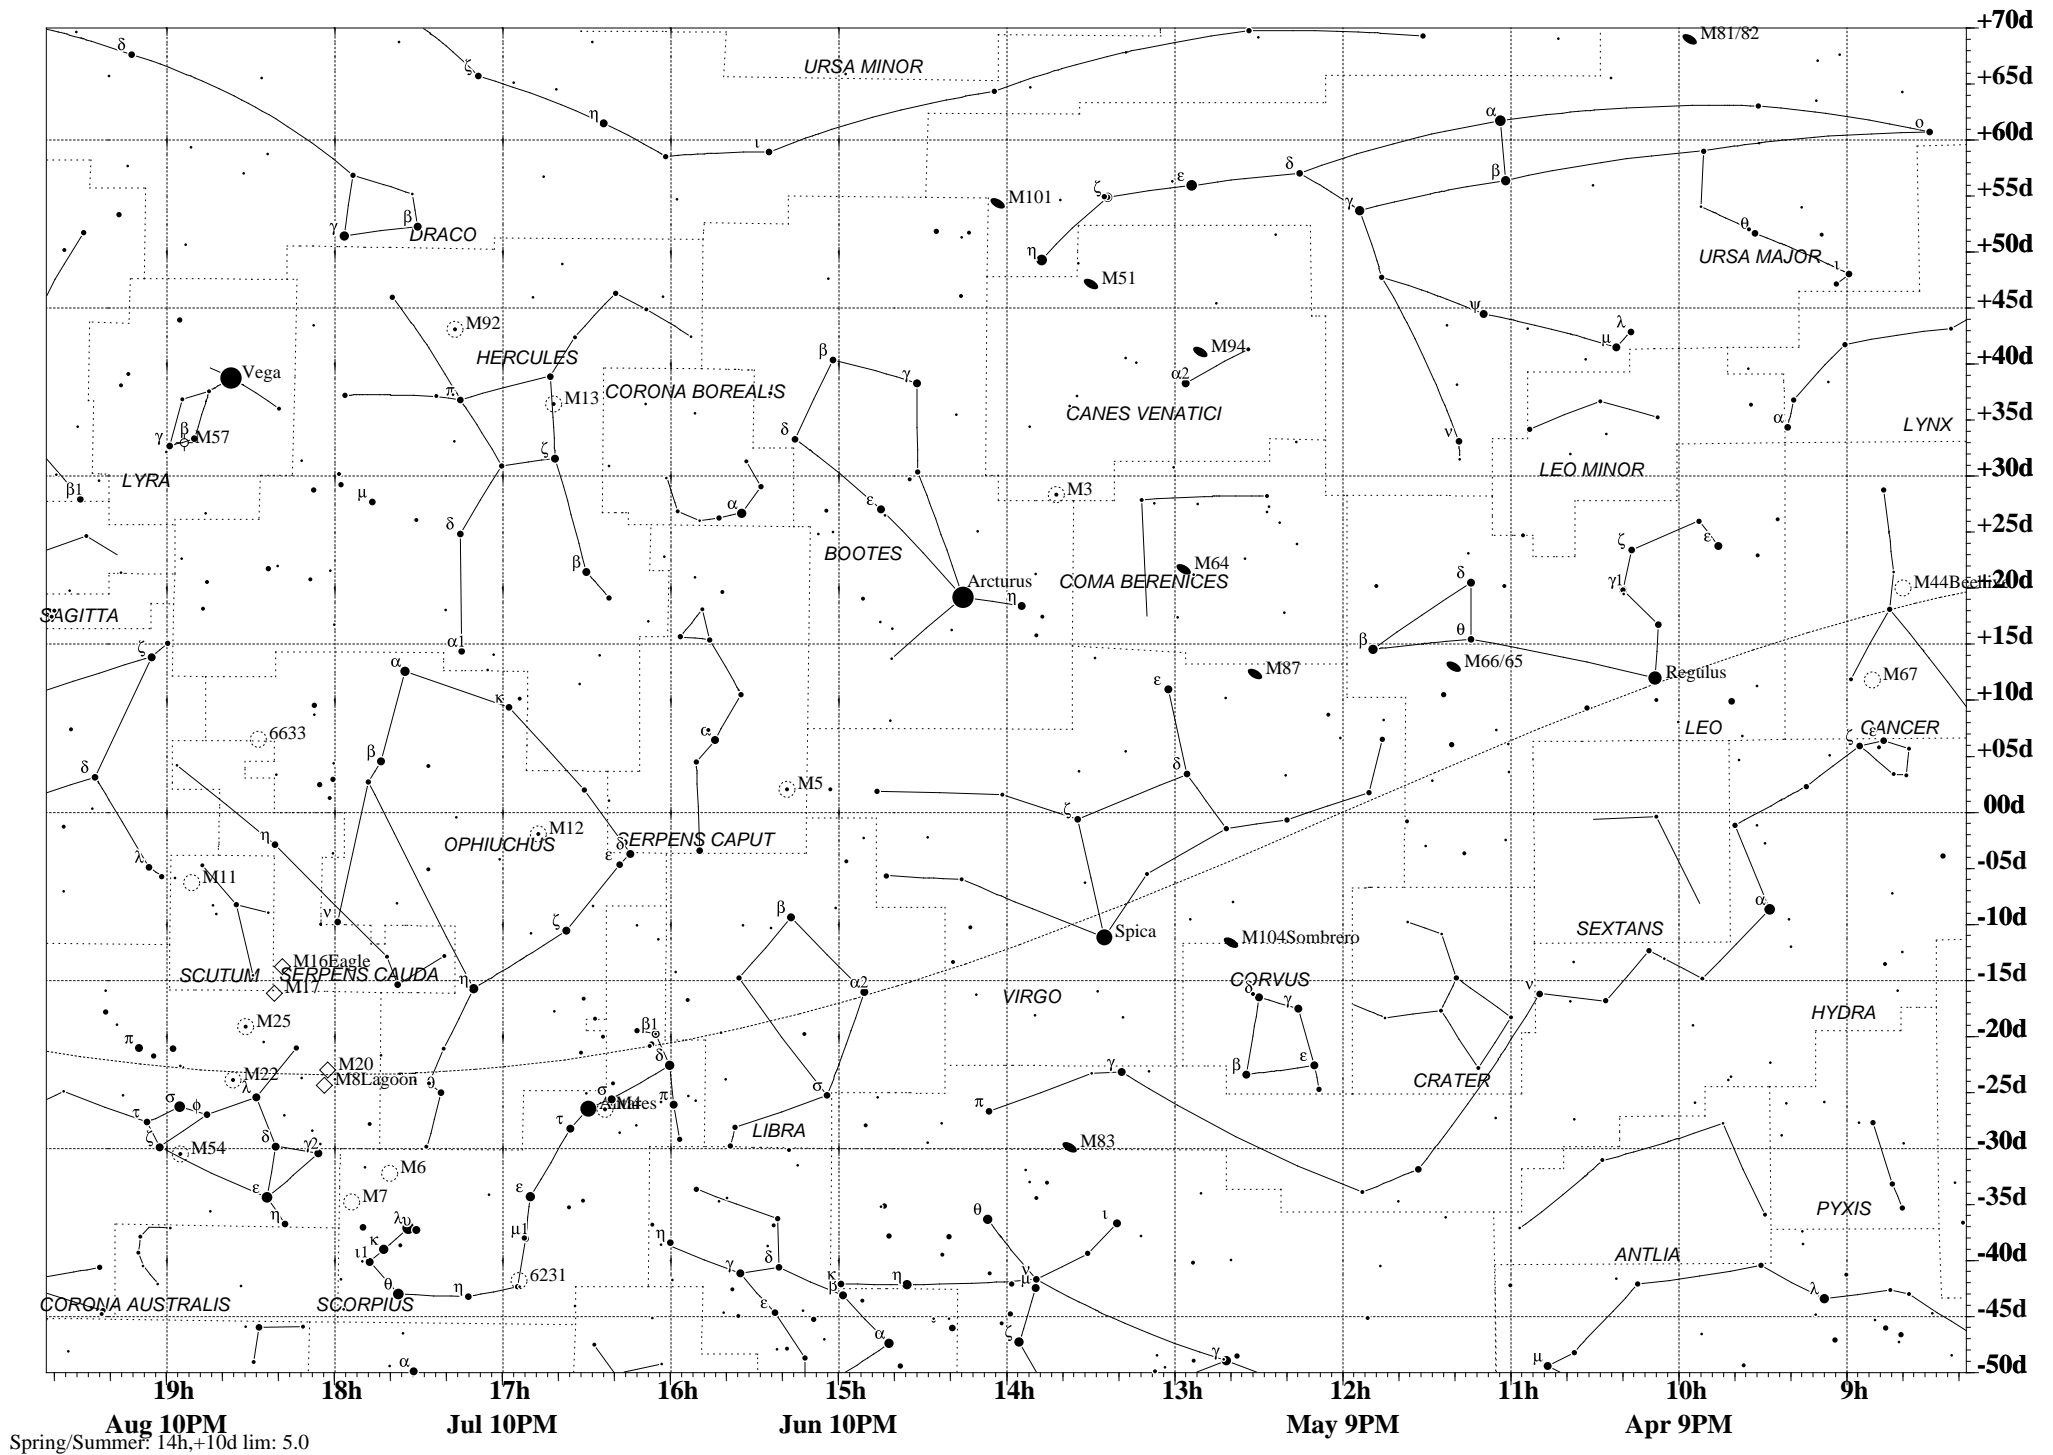

# North Polar

(0h,+90d lim: 5.0)

- |     |     |     |
|-----|-----|-----|
| ● 0 | ● 1 | ● 2 |
| ● 3 | ● 4 | ● 5 |
- 
- |           |              |            |
|-----------|--------------|------------|
| ☉ Planet  | ● double     | ○ variable |
| ☾ Cluster | ✕ Asteroid   | ☾ Comet    |
| ◇ Nebula  | ☉ Globular   | ○ Open     |
| ● Galaxy  | ♁ Planetary  | ◇ Diffuse  |
| ♁ Unknown | ● Elliptical | ● Spiral   |
|           | ✕ Other      | ● Quasar   |

Spring/Summer: 14h,+10d lim: 5.0

# South Polar

(0h, -90d lim: 5.0)

- |      |     |     |
|------|-----|-----|
| ● -1 | ● 0 | ● 1 |
| ● 2  | ● 3 | ● 4 |
| ● 5  |     |     |
- 
- |           |              |            |
|-----------|--------------|------------|
| ⊕ Planet  | ● double     | ○ variable |
| ☉ Cluster | ✕ Asteroid   | ☉ Comet    |
| ◇ Nebula  | ☉ Globular   | ○ Open     |
| ● Galaxy  | ♁ Planetary  | ◇ Diffuse  |
| ♁ Unknown | ● Elliptical | ● Spiral   |
|           | ✕ Other      | ● Quasar   |