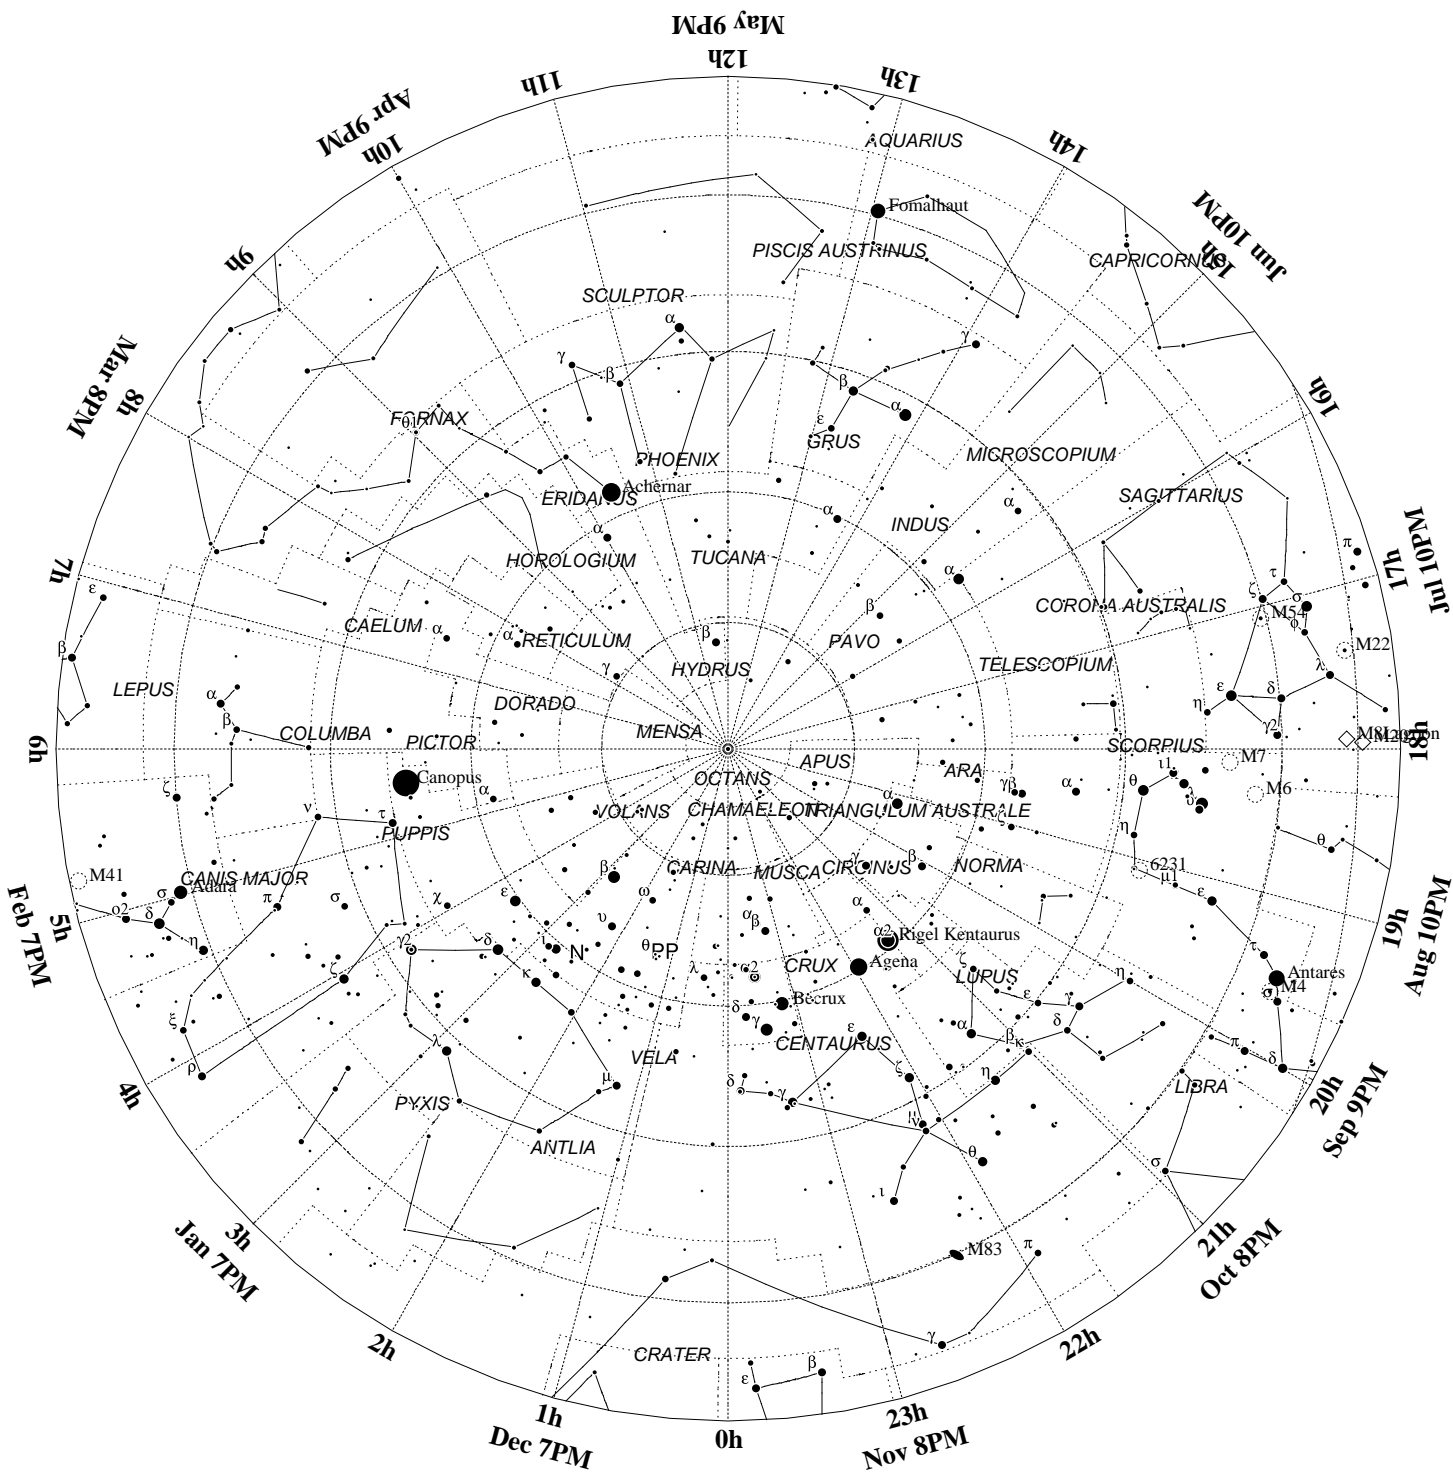

# North Polar

(0h,+90d lim: 5.0)

- |     |     |     |
|-----|-----|-----|
| ● 0 | ● 1 | ● 2 |
| ● 3 | ● 4 | ● 5 |
- 
- |           |              |            |
|-----------|--------------|------------|
| ☉ Planet  | ● double     | ○ variable |
| ☾ Cluster | ✕ Asteroid   | ☾ Comet    |
| ◇ Nebula  | ☉ Globular   | ○ Open     |
| ● Galaxy  | ♁ Planetary  | ◇ Diffuse  |
| ♁ Unknown | ● Elliptical | ● Spiral   |
|           | ✕ Other      | ● Quasar   |

Spring/Summer: 14h,+10d lim: 5.0

# South Polar

(0h, -90d lim: 5.0)

- |      |     |     |
|------|-----|-----|
| ● -1 | ● 0 | ● 1 |
| ● 2  | ● 3 | ● 4 |
| ● 5  |     |     |
- 
- |           |              |            |
|-----------|--------------|------------|
| ⊕ Planet  | ● double     | ○ variable |
| ☉ Cluster | ✕ Asteroid   | ☉ Comet    |
| ◇ Nebula  | ☉ Globular   | ○ Open     |
| ● Galaxy  | ♁ Planetary  | ◇ Diffuse  |
| ♁ Unknown | ● Elliptical | ● Spiral   |
|           | ✕ Other      | ● Quasar   |