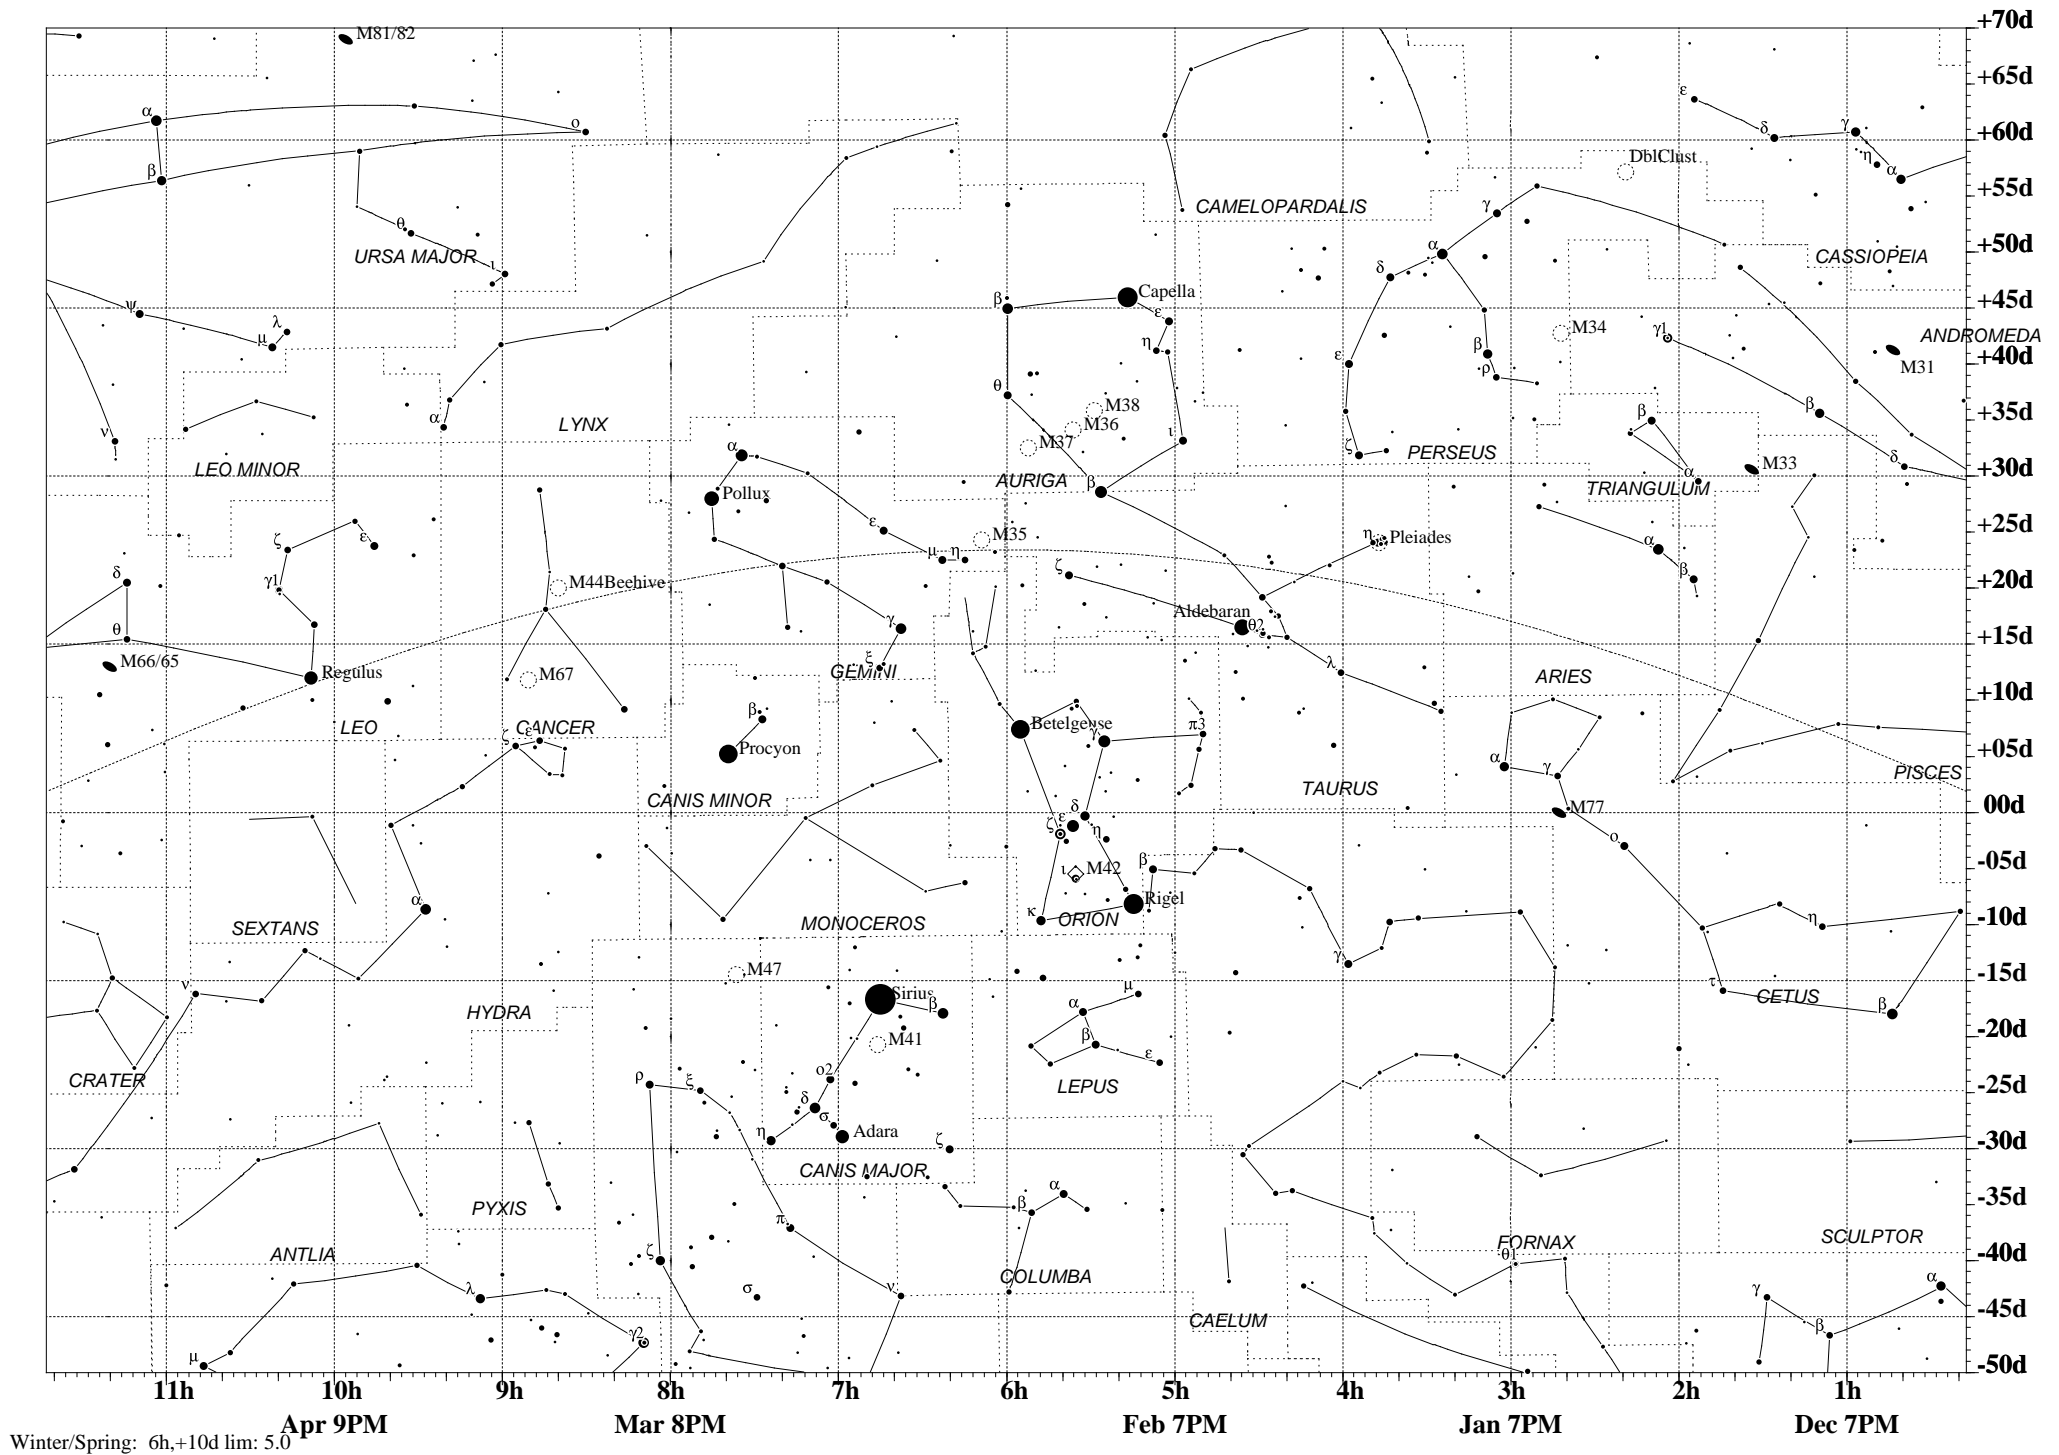

# North Polar

(0h,+90d lim: 5.0)

- |     |     |     |
|-----|-----|-----|
| ● 0 | ● 1 | ● 2 |
| ● 3 | ● 4 | ● 5 |
- 
- |           |              |            |
|-----------|--------------|------------|
| ☉ Planet  | ● double     | ○ variable |
| ☾ Cluster | ✕ Asteroid   | ☾ Comet    |
| ◇ Nebula  | ☉ Globular   | ○ Open     |
| ● Galaxy  | ♁ Planetary  | ◇ Diffuse  |
| ♁ Unknown | ● Elliptical | ● Spiral   |
|           | ✕ Other      | ● Quasar   |

Spring/Summer: 14h,+10d lim: 5.0

# South Polar

(0h, -90d lim: 5.0)

- |      |     |     |
|------|-----|-----|
| ● -1 | ● 0 | ● 1 |
| ● 2  | ● 3 | ● 4 |
| ● 5  |     |     |
- 
- |           |              |            |
|-----------|--------------|------------|
| ⊕ Planet  | ● double     | ○ variable |
| ☉ Cluster | ✕ Asteroid   | ☉ Comet    |
| ◇ Nebula  | ☉ Globular   | ○ Open     |
| ● Galaxy  | ♁ Planetary  | ◇ Diffuse  |
| ♁ Unknown | ● Elliptical | ● Spiral   |
|           | ✕ Other      | ● Quasar   |